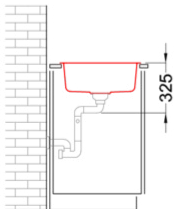

CLASSIC

LG241051 G51
8032557067962

LG241059 G59
8032557067979

LG241062 G62
8032557067986

LIFE 410

general tolerances where not expressly communicated $\pm 0.2\%$
connection dimensions according to UNI EN 695