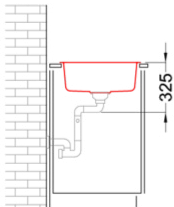

CLASSIC

LG240051 G51
8032557068044

LG240059 G59
8032557068051

LG240062 G62
8032557068068

LIFE 400

general tolerances where not expressly communicated $\pm 0.2\%$
connection dimensions according to UNI EN 695