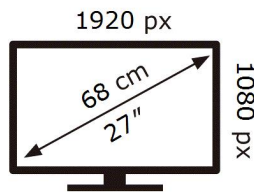

ENERG 

SAMSUNG

F27T350FHR

18 kWh/1000h

2019/2013