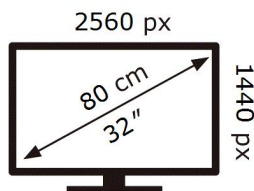

**ENERG**

**SAMSUNG**

C32G54TQBU

**30** kWh/1000h

ABCDEF **G**

**74** kWh/1000h

2019/2013