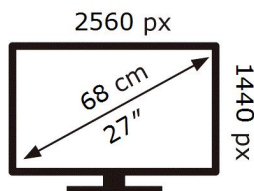

ENERG

SAMSUNG

C27G54TQBU

24 kWh/1000h

ABCDEF **G**

HDR

47 kWh/1000h

2019/2013