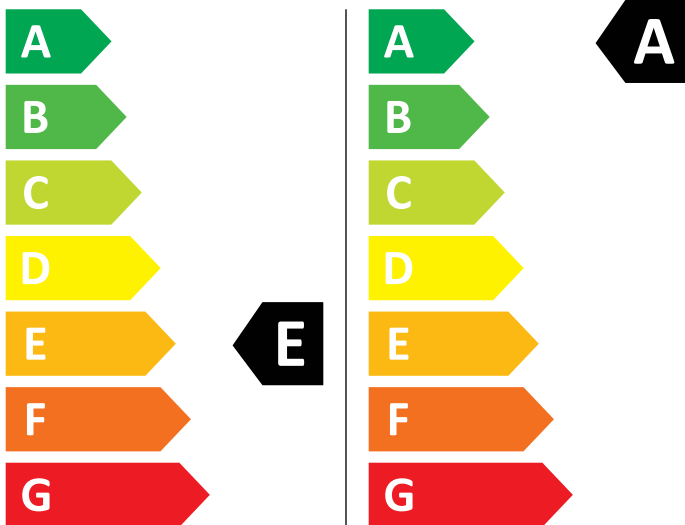

ENERG

AEG

L8WEE166C 914605242

356 kWh/100

51 kWh/100

6,0 kg

10,0 kg

70 L