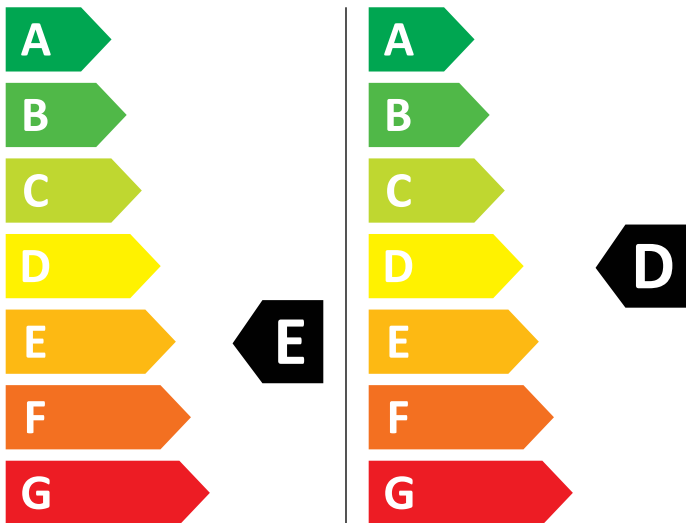

ENERG

AEG

L7WEG74BI 914606604

💧 266 kWh/100

💧 69 kWh/100

4,0 kg

7,0 kg

60 L