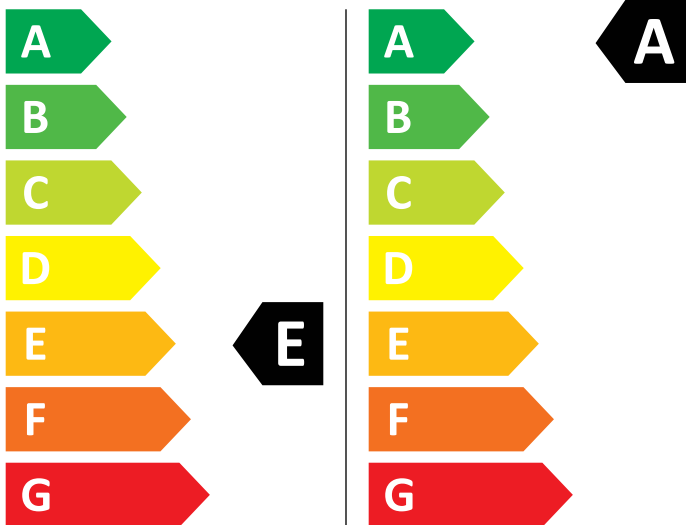

ENERG

AEG

L7WEE963 914605180

💧 376 kWh/100

💧 49 kWh/100

6,0 kg

9,0 kg

70 L