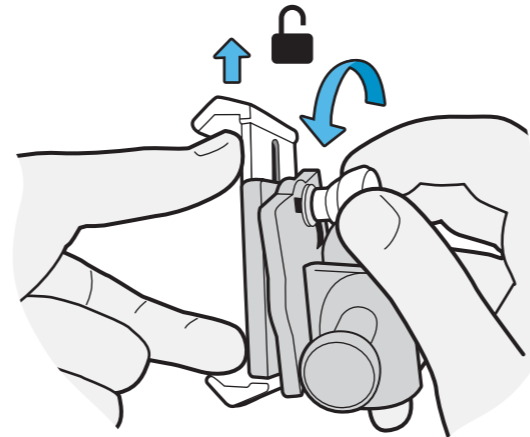

GripTight Mount PRO / Manual

BC

FC

1

2

twitter.com/jobyinc
facebook.com/jobyinc
instagram.com/jobyinc
plus.google.com/+joby
info@joby.com
joby.com/griptight-pro

©2016 DayMen US Inc
JOBY
1435 N McDowell Blvd
Suite 200
Petaluma, CA 94954

0500-058

JOBY®

GripTight Mount PRO™