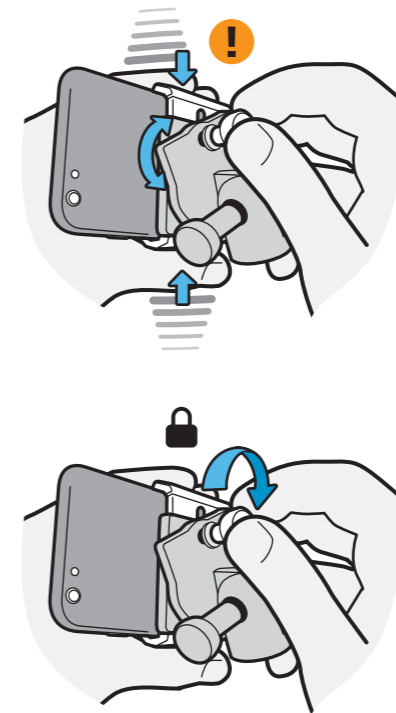

GripTight Mount PRO / Manual

BC

FC

1

2

twitter.com/jobyinc
facebook.com/jobyinc
instagram.com/jobyinc
plus.google.com/+joby
info@joby.com
joby.com/griptight-pro

©2016 DayMen US Inc
JOBY
1435 N McDowell Blvd
Suite 200
Petaluma, CA 94954

0500-058

JOBY®

GripTight Mount PRO™