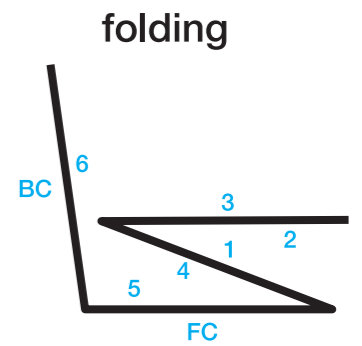

GripTight Mount PRO / Manual

BC

FC

1

2

twitter.com/jobyinc
facebook.com/jobyinc
instagram.com/jobyinc
plus.google.com/+joby
info@joby.com
joby.com/griptight-pro

©2016 DayMen US Inc
JOBY
1435 N McDowell Blvd
Suite 200
Petaluma, CA 94954

0500-058

JOBY®

GripTight Mount PRO™