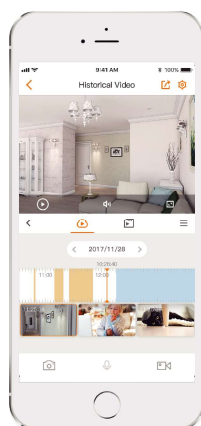

3MP Outdoor Wi-Fi P&T Camera

Cruiser delivers 3MP live monitoring with a choice of 3.6mm lens option, With 3MP 2K live monitoring and 0~340° pan & 0~90° tilt features, Cruiser 2 3MP ensures every corner of your home completely covered. It supports four night vision modes for clear-as day clarity even in pitch dark. With IP66 certified, the camera can be used outdoors under different weather conditions. With built-in spotlight and security siren, Cruiser 2 3 MP actively keeps unwelcome visitors away from what you care about.

3MP 2K Video
See more than 1080P

AI Human & Vehicle Detection
Quickly find human/vehicle targets

Smart Color Night Vision
Support four-mode night vision for clear-as day clarity even in pitch dark

Active Deterrence
Scare away unwelcome visitors with built-in spotlight and 110dB security siren

IP66
Weatherproof from dust and water

Two-way Talk
Real-time communicate with people at the camera

Diversified Storage
Supports NVR, Cloud Storage or Micro SD card (up to 256GB)

Alarm Notification
Sends instant motion-activated alerts to your mobile phone

Wi-Fi Connection
IEEE802.11 ax/b/g/n(2.4GHz)

Smart Tracking
Automatically tracks moving objects