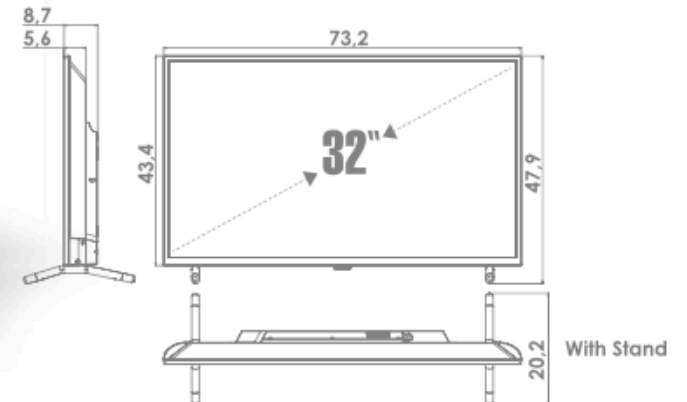

INNO-HIT[®]

ILGAZ

32"
LED

1366x768 pixel

HD ready

Loading Qty.	32"
40' HC	1080
2.85M TRUCK	1385

Color alternatives