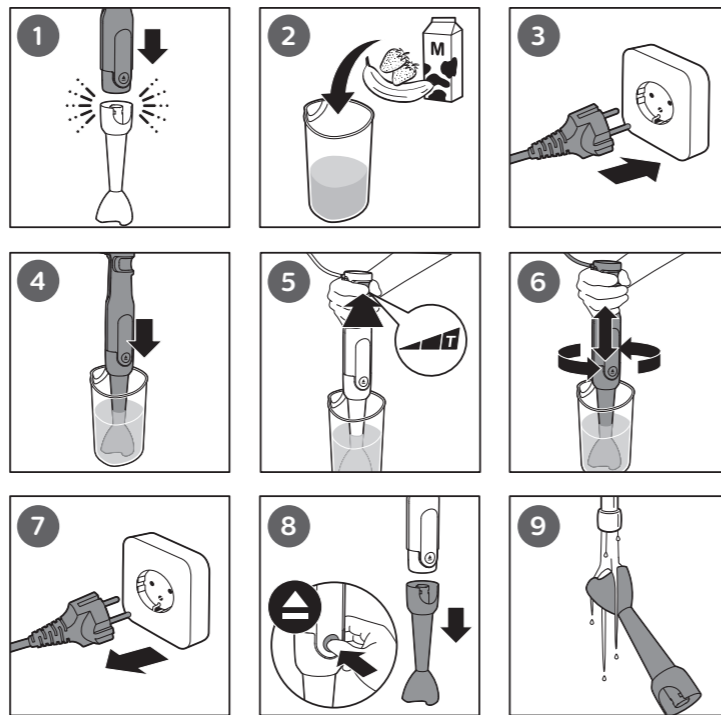

PHILIPS

HR2621, HR2650
HR2651, HR2652
HR2653, HR2655
HR2656, HR2657

HR2621, HR2652
HR2655, HR2657

HR2653

		MAX.	⌚	👉
		100-200 g	30 sec.	▶
		100-400 ml	60 sec.	▶
		100-500 ml	60 sec.	▶
		100-1000 ml	60 sec.	▶
		250 ml	70-90 sec.	▶
		4 x 🥚	120 sec.	▶
		250 ml	70-90 sec.	▶
		4 x 🥚	120 sec.	▶
		750 g	180 sec.	▶
		750 g	120 sec.	▶
		200 g	5 x 1 sec.	▶
		200 g	5 sec.	▶
		200 g	10 sec.	▶
		30 g	10 sec.	▶
		200 g	15 sec.	▶
		200 g	30 sec.	▶
		100 g	20 sec.	▶
		80 g	30 sec.	▶