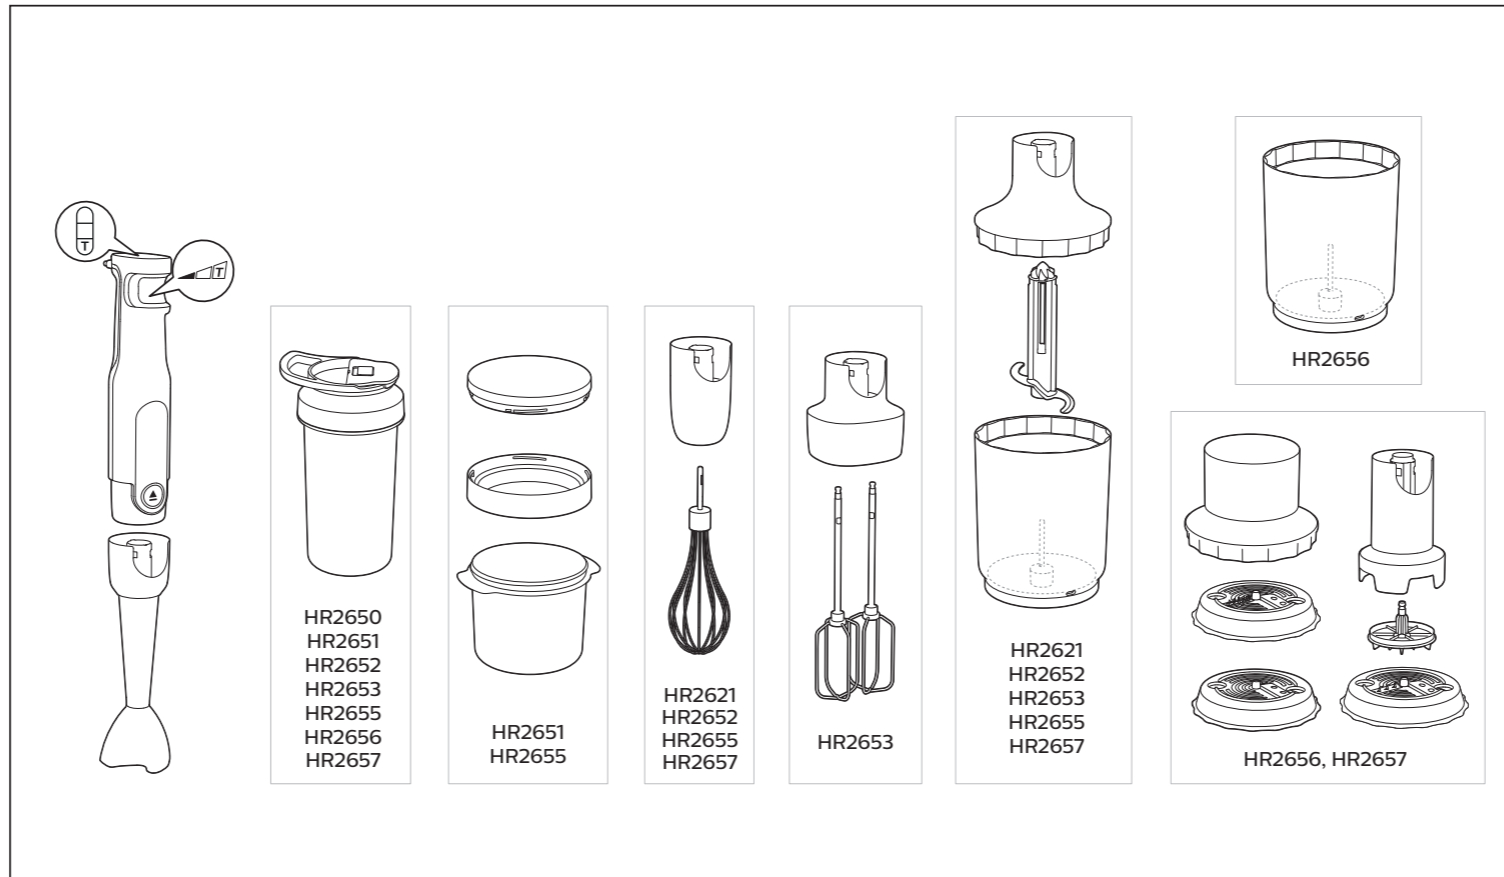

PHILIPS

HR2621, HR2650
HR2651, HR2652
HR2653, HR2655
HR2656, HR2657

HR2621, HR2652
HR2655, HR2657

HR2653

		MAX.	⌚	👉
		100-200 g	30 sec.	▶
		100-400 ml	60 sec.	▶
		100-500 ml	60 sec.	▶
		100-1000 ml	60 sec.	▶
		250 ml	70-90 sec.	▶
		4 x 🥚	120 sec.	▶
		250 ml	70-90 sec.	▶
		4 x 🥚	120 sec.	▶
		750 g	180 sec.	▶
		750 g	120 sec.	▶
		200 g	5 x 1 sec.	▶
		200 g	5 sec.	▶
		200 g	10 sec.	▶
		30 g	10 sec.	▶
		200 g	15 sec.	▶
		200 g	30 sec.	▶
		100 g	20 sec.	▶
		80 g	30 sec.	▶

HR2656
HR2657

HR2650, HR2651, HR2652
HR2653, HR2655, HR2656, HR2657

HR2650, HR2651, HR2652
HR2653, HR2655, HR2656, HR2657

	1	2	3	
HR2656 HR2657				
	✓	✓	✓	
	✓	✓	✓	
	✓	✓	✓	
	✓	✓	✓	
	✓	✓	—	
	✓	✓	✓	

	MAX.		
HR2650 HR2651 HR2652 HR2653 HR2655 HR2656 HR2657	400 ml	60 sec.	
	400 ml	60 sec.	