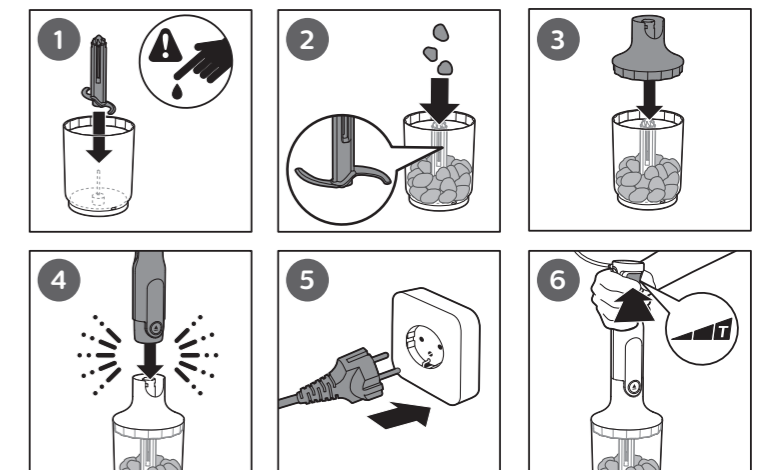

MAX.	⌚	👉
		100-200 g	30 sec.	▶
		100-400 ml	60 sec.	▶
		100-500 ml	60 sec.	▶
		100-1000 ml	60 sec.	▶
		250 ml	70-90 sec.	▶
		4 x 🥚	120 sec.	▶
		250 ml	70-90 sec.	▶
		4 x 🥚	120 sec.	▶
		750 g	180 sec.	▶
		750 g	120 sec.	▶
		200 g	5 x 1 sec.	▶
		200 g	5 sec.	▶
		200 g	10 sec.	▶
		30 g	10 sec.	▶
		200 g	15 sec.	▶
		200 g	30 sec.	▶
		100 g	20 sec.	▶
		80 g	30 sec.	▶

HR2621, HR2652
HR2653, HR2655, HR2657