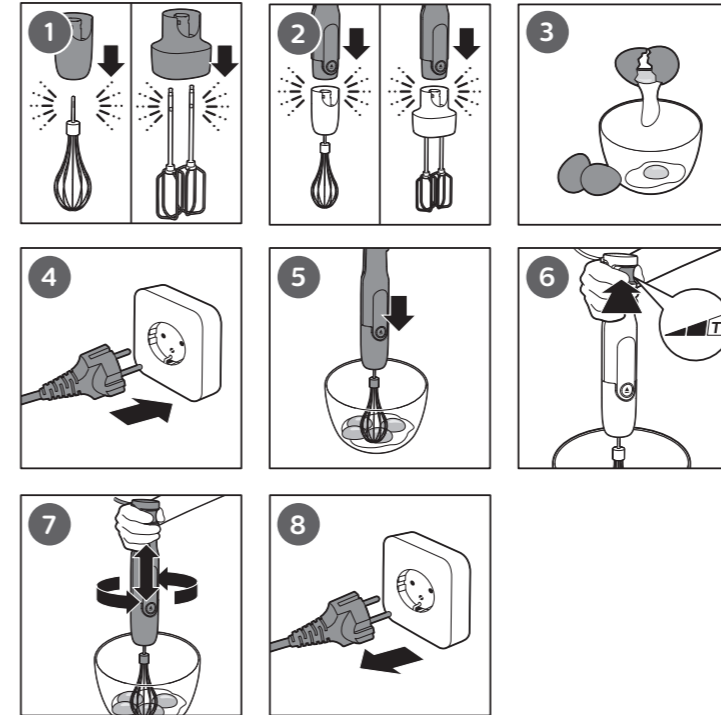

PHILIPS

HR2621, HR2650
HR2651, HR2652
HR2653, HR2655
HR2656, HR2657

HR2621, HR2652
HR2655, HR2657

HR2653

		MAX.	⌚	👉
		100-200 g	30 sec.	▶
		100-400 ml	60 sec.	▶
		100-500 ml	60 sec.	▶
		100-1000 ml	60 sec.	▶
		250 ml	70-90 sec.	▶
		4 x 🥚	120 sec.	▶
		250 ml	70-90 sec.	▶
		4 x 🥚	120 sec.	▶
		750 g	180 sec.	▶
		750 g	120 sec.	▶
		200 g	5 x 1 sec.	▶
		200 g	5 sec.	▶
		200 g	10 sec.	▶
		30 g	10 sec.	▶
		200 g	15 sec.	▶
		200 g	30 sec.	▶
		100 g	20 sec.	▶
		80 g	30 sec.	▶