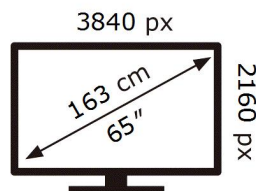

ENERG

SAMSUNG

HG65AU800EE

112 kWh/1000h

ABCDEF **G**

192 kWh/1000h

2019/2013