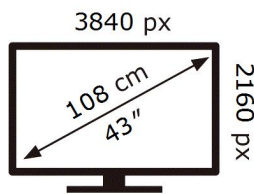

ENERG

SAMSUNG

HG43Q60AAEU

62 kWh/1000h

ABCDEF **G**

101 kWh/1000h

2019/2013