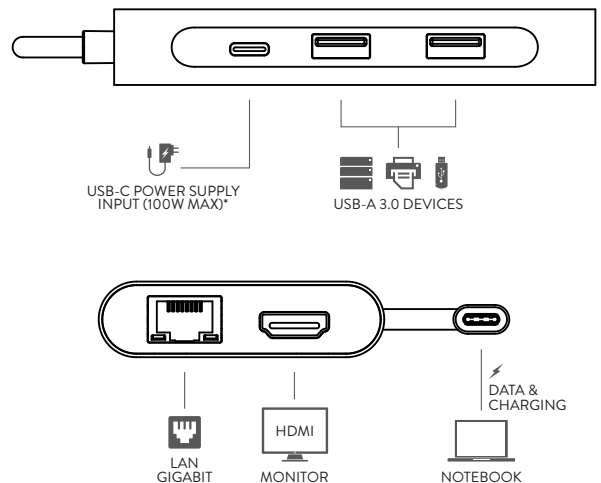

DOCKING STATION CONNECTIONS

*USB-C power supply not included