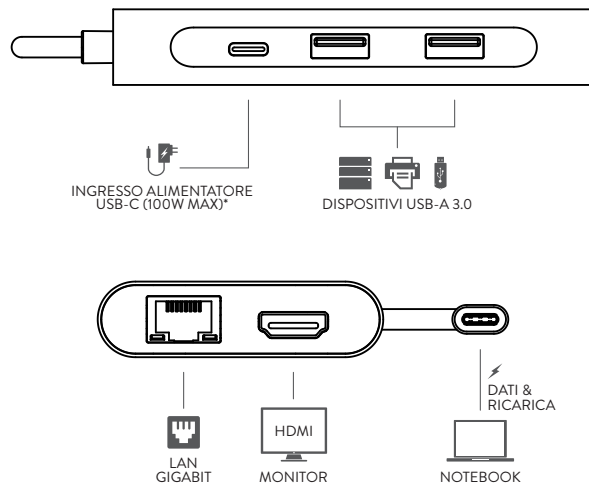

COLLEGAMENTI DELLA DOCKING STATION

*Alimentatore USB-C non incluso

Hamlet

PD400H DOCKING STATION

Dual Display HDMI - 3 USB 3.0 - LAN
USB Type-C 85W Power Delivery

User Manual

HDKC-PD400H

www.hamletcom.com