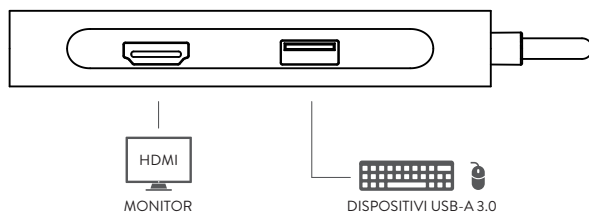

COLLEGAMENTI DELLA DOCKING STATION

*Alimentatore USB-C non incluso