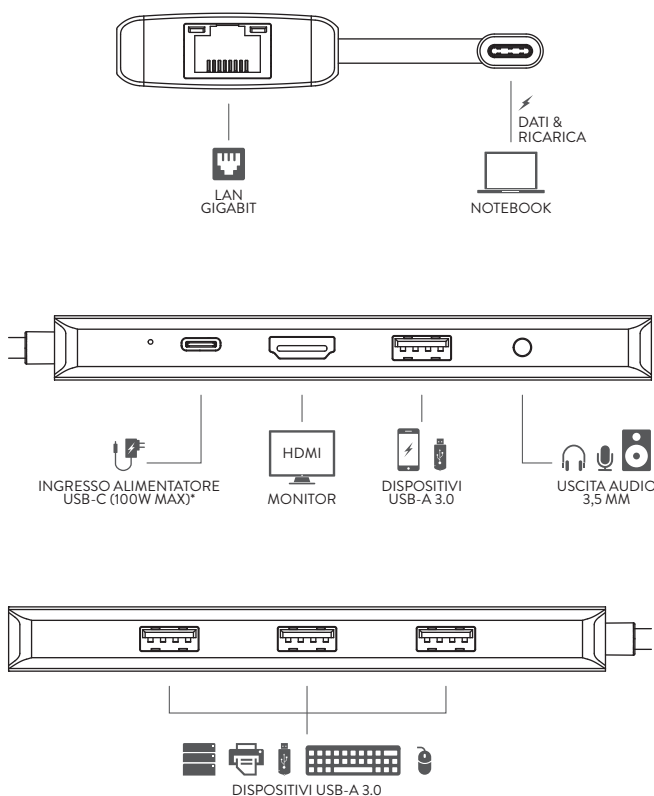

COLLEGAMENTI DELLA DOCKING STATION

*Alimentatore USB-C non incluso