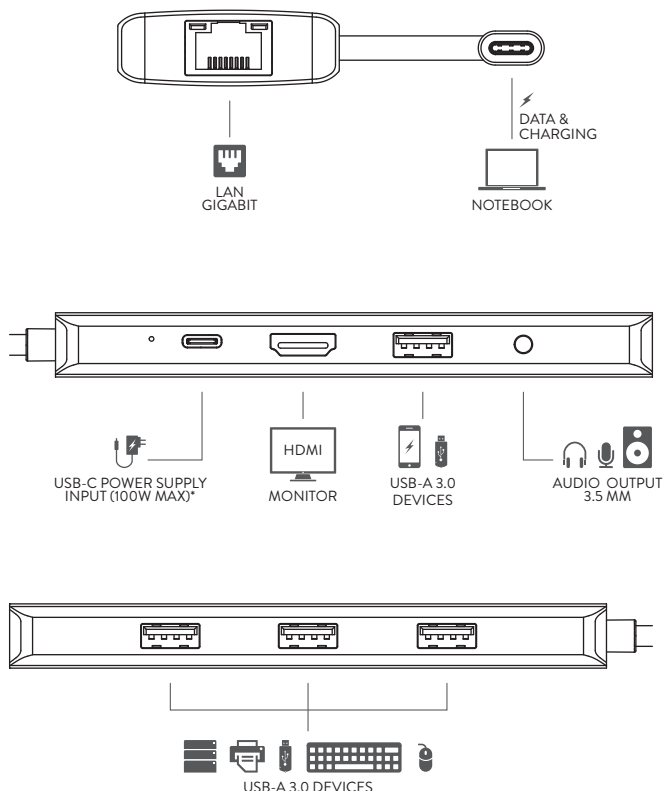

DOCKING STATION CONNECTIONS

*USB-C power supply not included