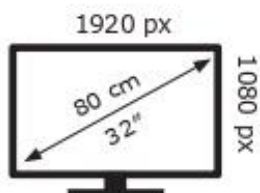

ENERG

MSI

G32C4X

ENERG

MSI

G32C4X

26 kWh/1000h

26 kWh/1000h

ABCDEF**G**

40 kWh/1000h

2019/2013

ABCDEF**G**

40 kWh/1000h

2019/2013