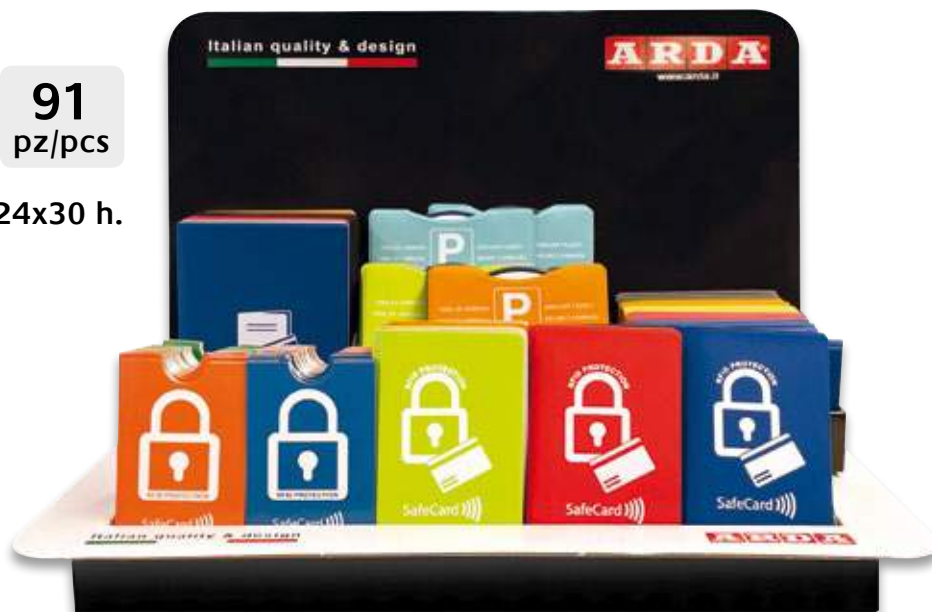

DISPLAY POCKET COLOR

91
pz/pcs

cm. 40x24x30 h.

ref. descrizione / description

Espositore / Display **91 pz/pcs :**

- n. 10 SafeCard multiplo a libro - Booklet SafeCard (0133EXP0000)
- n. 40 SafeCard in cartoncino - Cardboard SafeCard (0106EXP0000)
- n. 16 Portatessere a libro - Booklet card holder (0117EXP0000)
- n. 15 Disco orario 24h - Parking disk 24h (0422EXP0000)
- n. 10 Portadocumenti - Booklet documents holder (0160EXP0000)

0166EXP0000

Ean display 8007627016621 / Imballo/packing 1/1