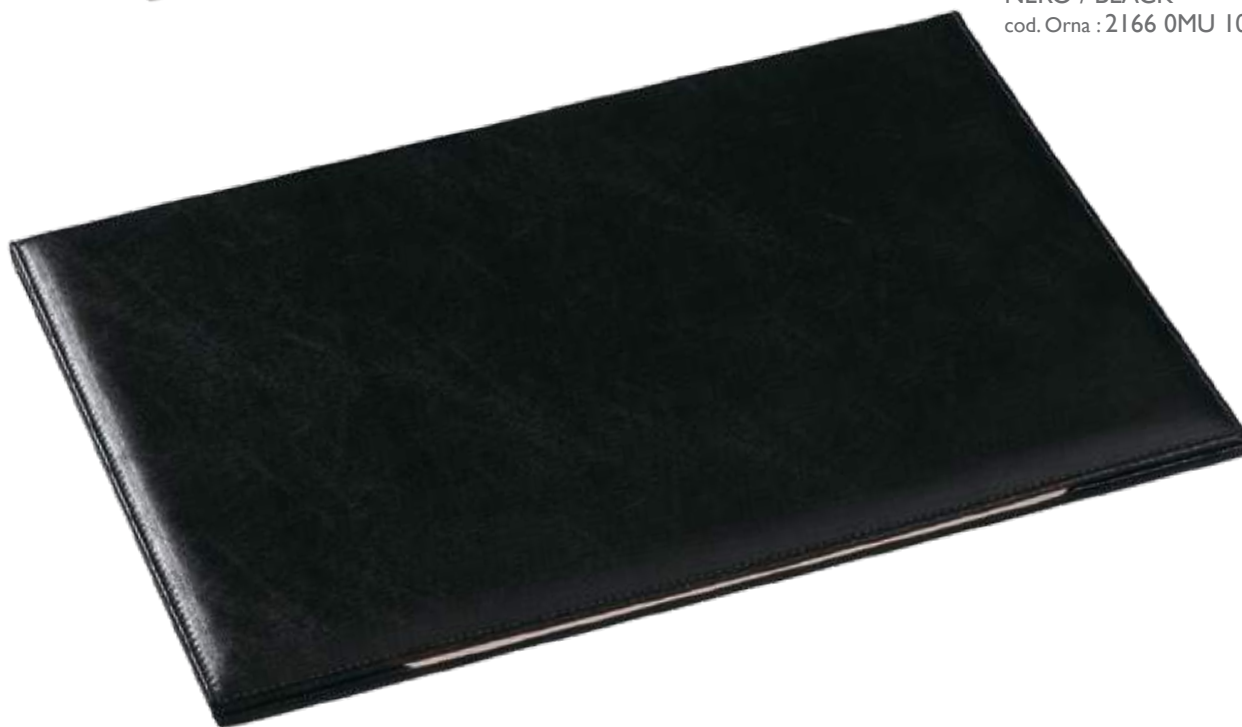

# Accessori in pelle "by Cast"

Accessories in "by Cast" leather

36.1660

*Made in Italy*

BRUCIATO / MIDDLEBROWN  
cod. Orna : 2166 0MU 2300

NERO / BLACK  
cod. Orna : 2166 0MU 1000

Sottomano doppio 50x35 cm in pelle "by Cast"  
Double desk pad size 50x35 cm in "by Cast" leather