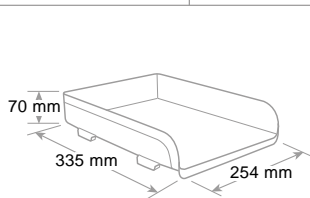

rossoitalia
ARDA

MINI

Rosso Red Rouge

ref.		8003438...	pz/pcs
85510RIR	portacorrispondenza / letter tray / corbeille à courrier	...019424	10
7118RIR	portariviste / magazine file-holder / porte revues	...019448	10
18P4PRIR	cassettiera / drawer cabinet / bloc tiroir	...019462	1
19P3PRIR	mini cassettiera / mini drawer cabinet / mini bloc tiroir	...020215	4

ref.		8003438...	pz/pcs
8111RIR	portapenne / pen holder / pot à crayon	...019486	12
8116RIR	cestino / waste paper bin / corbeille à papier	...019509	10
8110RIR	bacinella / pen tidy / plumier de bureau	...019523	10