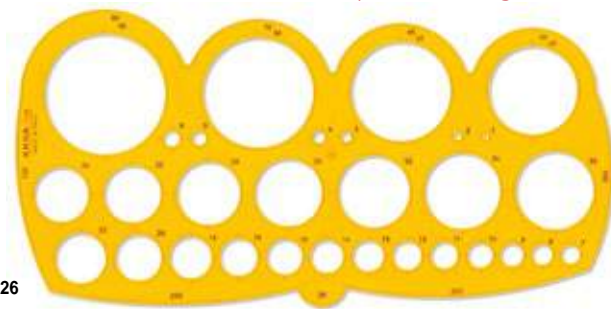

Maschere per cerchi

Circle template
Trace-cercles

Tirachina
ink-edge
bord anti-tache