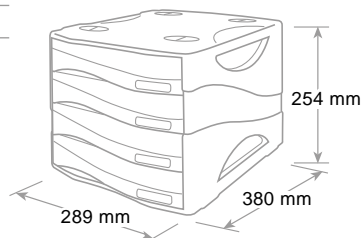

ref.	colore/color/ couleur	8003438...	pz/pcs
15P4PRE	nero / black / noir	...028969	2