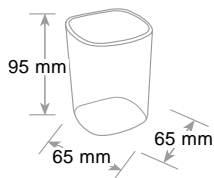

Portapenne Classic
Pen holder - Pot à crayon

Grande capienza e stabilità sulla scrivania
Large capacious, stable pen holder for the desk top.
Bonne contenance et très stable sur le bureau.

ref.	colore/color/couleur	8003438...	pz/pcs
4111 N	nero / black / noir	...041227	12
4111 A	blu / blue / blue	...041302	12
4111 R	rosso / red / rouge	...041289	12
4111 AS	col. ass.	...041111	12

ref.	colore/color/couleur	8003438...	pz/pcs
TR4111 CR	cristallo / cristal / cristal	...411181	12
TR4111 BL	azzurro / light blue / bleu clair	...411211	12
TR4111 V	verde / green / vert	...411150	12
TR4111 VI	viola / violet / violet	...411228	12
TR4111 AR	arancio / orange / orange	...411174	12
TR4111 AS	col. ass.	...411105	12

DISPLAY SOLO IN
COLORI ASSORTITI

DISPLAY 12 PZ.
colori opachi assortiti - matt assorted colours - couleurs opaques assortis

ref.	colore/color/couleur	8003438...	pz/pcs
4111ESP	12 pz col.ass.	...016676	1

Art. singolo/Each article/Art. à l'unité : EAN 8003438 041111

DISPLAY SOLO IN
COLORI ASSORTITI

DISPLAY 12 PZ.
colori trasparenti - transparent assorted colours - couleurs transparentes assortis

ref.	colore/color/couleur	8003438...	pz/pcs
TR4111ESP	12 pz col.ass.	...016683	1

Art. singolo/Each article/Art. à l'unité : EAN 8003438 411105