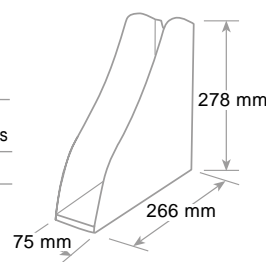

**Portariviste
Magazine file holder**

ref.	colore/color/ couleur	8003438...	pz/pcs
7118RE	nero / black / noir	...027955	10