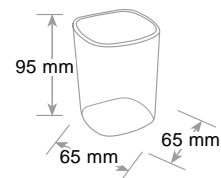

**Portapenne
Pen holder**

ref.	colore/color/ couleur	8003438...	pz/pcs
4111RE	nero / black / noir	...027924	12