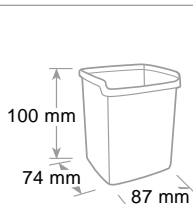

rossoitalia
ARDA

MINI

Rosso Red Rouge

ref.		8003438...	pz/pcs
85510RIR	portacorrispondenza / letter tray / corbeille à courrier	...019424	10
7118RIR	portariviste / magazine file-holder / porte revues	...019448	10
18P4PRIR	cassettiera / drawer cabinet / bloc tiroir	...019462	1
19P3PRIR	mini cassettiera / mini drawer cabinet / mini bloc tiroir	...020215	4

ref.		8003438...	pz/pcs
8111RIR	portapenne / pen holder / pot à crayon	...019486	12
8116RIR	cestino / waste paper bin / corbeille à papier	...019509	10
8110RIR	bacinella / pen tidy / plumier de bureau	...019523	10