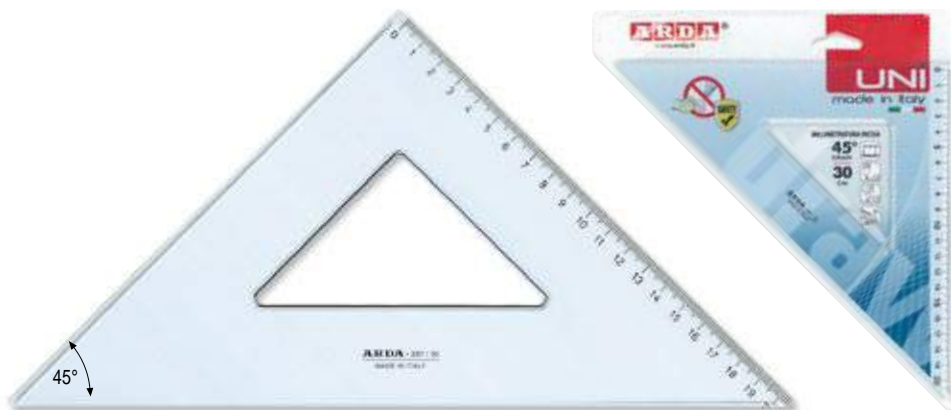

Squadre 45°

Set square 45°
Equerre 45°

Smusso, tirachina e bordo interno
Bevelled edge, ink-edge and finger lift
Facette, bord anti-tache et bord intérieur

Ref. 28712- 15 - 20 - 25 - 30 - 35 SS

Art.	EAN13 art.	Descrizione / Description	INNER pcs	EAN13 inner	MASTER pcs
28712SS	8003438287120	45° cm. 12	20	8003438487124	500
28715SS	8003438287151	45° cm. 15	20	8003438487155	900
28720SS	8003438287205	45° cm. 20	20	8003438487209	400
28725SS	8003438287250	45° cm. 25	20	8003438487254	300
28730SS	8003438287304	45° cm. 30	20	8003438487308	200
28735SS	8003438287359	45° cm. 35	20	8003438487353	160

Squadre 60°

Set square 60°
Equerre 60°

Smusso, tirachina e bordo interno
Bevelled edge, ink-edge and finger lift
Facette, bord anti-tache et bord intérieur