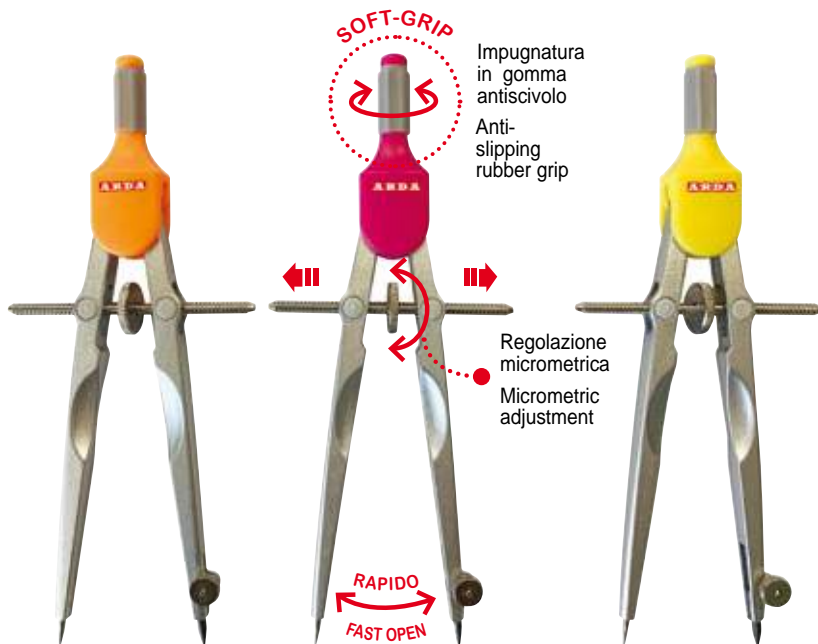

## BALAUSTRINO apertura rapida

SMALL QUICK-SET COMPASS

**IN SCATOLA - IN BOX KIT 3 PZ**

Contenuto / content :

**KIT 3 PZ.**

Scatolina con ricambi, mine supplementari e carta vetrata affilamine

Box with spare parts and leads and sandpaper to sharpen mines