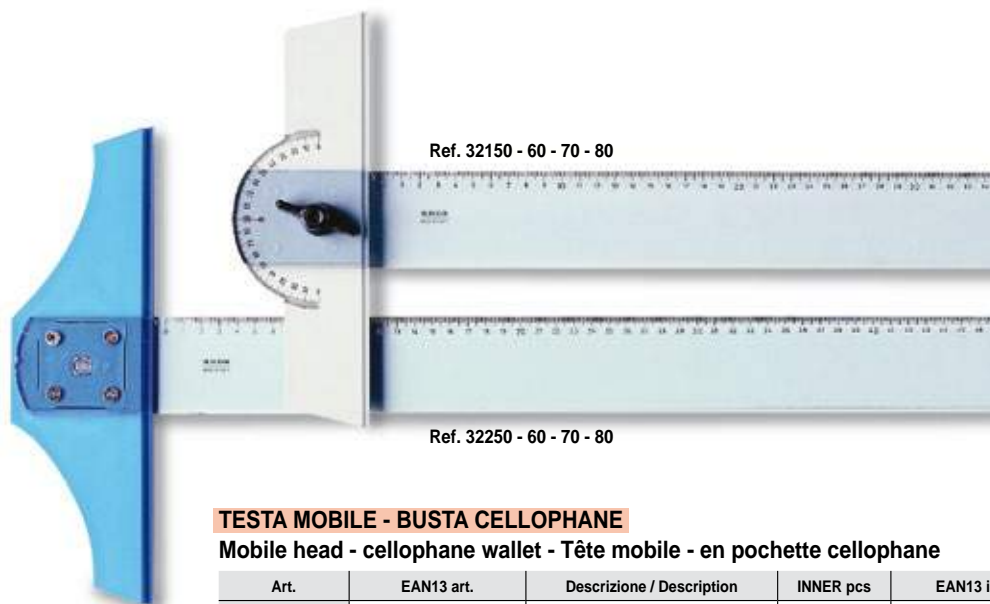

Righe T

T-squares
Règle à "T"

TESTA MOBILE - BUSTA CELLOPHANE

Mobile head - cellophane wallet - Tête mobile - en pochette cellophane

Art.	EAN13 art.	Descrizione / Description	INNER pcs	EAN13 inner	MASTER pcs
32150	8003438321503	cm. 50	10	8003438432155	10
32160	8003438321602	cm. 60	10	8003438432162	10
32170	8003438321701	cm. 70	10	8003438432179	10
32180	8003438321800	cm. 80	10	8003438432186	10

TESTA FISSA - BUSTA CELLOPHANE

Fixed head - cellophane wallet - Tête fixe en pochette cellophane

Art.	EAN13 art.	Descrizione / Description	INNER pcs	EAN13 inner	MASTER pcs
32250	8003438322500	cm. 50	10	8003438432254	10
32260	8003438322609	cm. 60	10	8003438432261	10
32270	8003438322708	cm. 70	10	8003438432278	10
32280	8003438322807	cm. 80	10	8003438432285	10