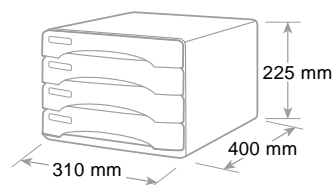

4 CASSETTI

4 drawers

4 tiroirs

ref.	colore/color/ couleur	8003438...	pz/pcs
13P 4P N	nero / black / noir	...713438	1
13P 4P A	blu / blue / blue	...713445	1
13P 4P GR	grigio / grey / gris	...713421	1
TR 13P 4P BL	azzurro / light blue / bleu clair	...723444	1
TR 13P 4P V	verde / green / vert	...723420	1

■ ■ ■ cassetti opachi / mat drawers - tiroirs opaques
■ ■ ■ cassetti trasparenti / transparent drawers - tiroirs transparentes