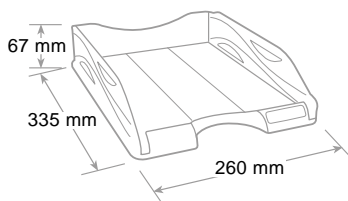

**CASSETTI INFRANGIBILI
UNBREAKABLE DRAWERS**