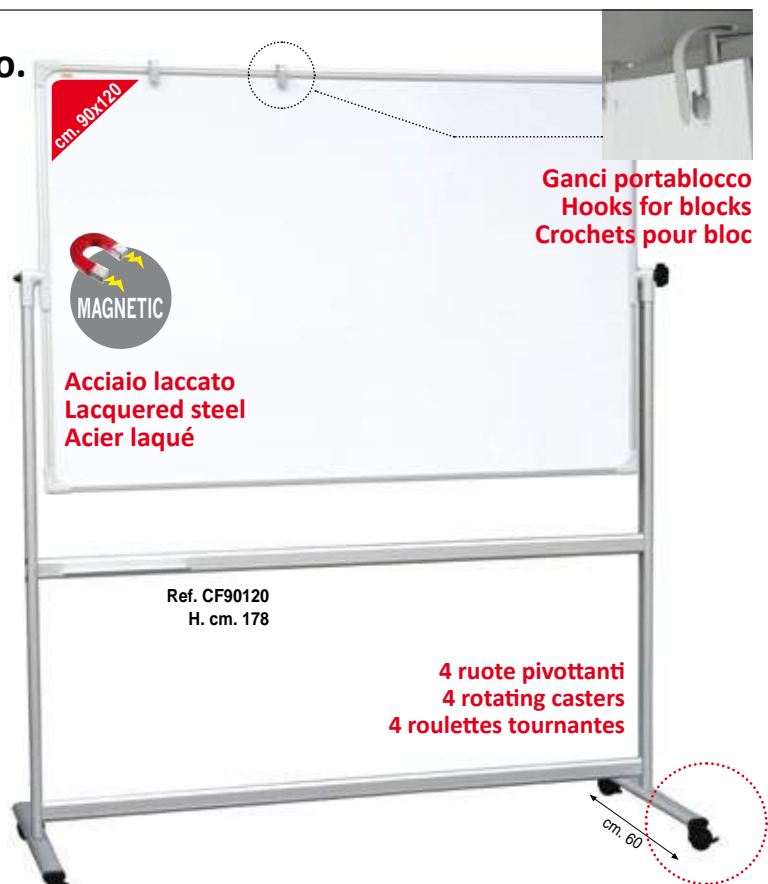

Acciaio laccato
Lacquered steel
Acier laqué

Ref. CF90120
H. cm. 178

4 ruote pivotanti
4 rotating casters
4 roulettes tournantes

Ganci portablocco
Hooks for blocks
Crochets pour bloc

Art.	EAN13 art.	Descrizione / Description	INNER pcs	EAN13 inner	MASTER pcs
CF90120	8007024500273	cm. 90x120	1	8007024500273	1