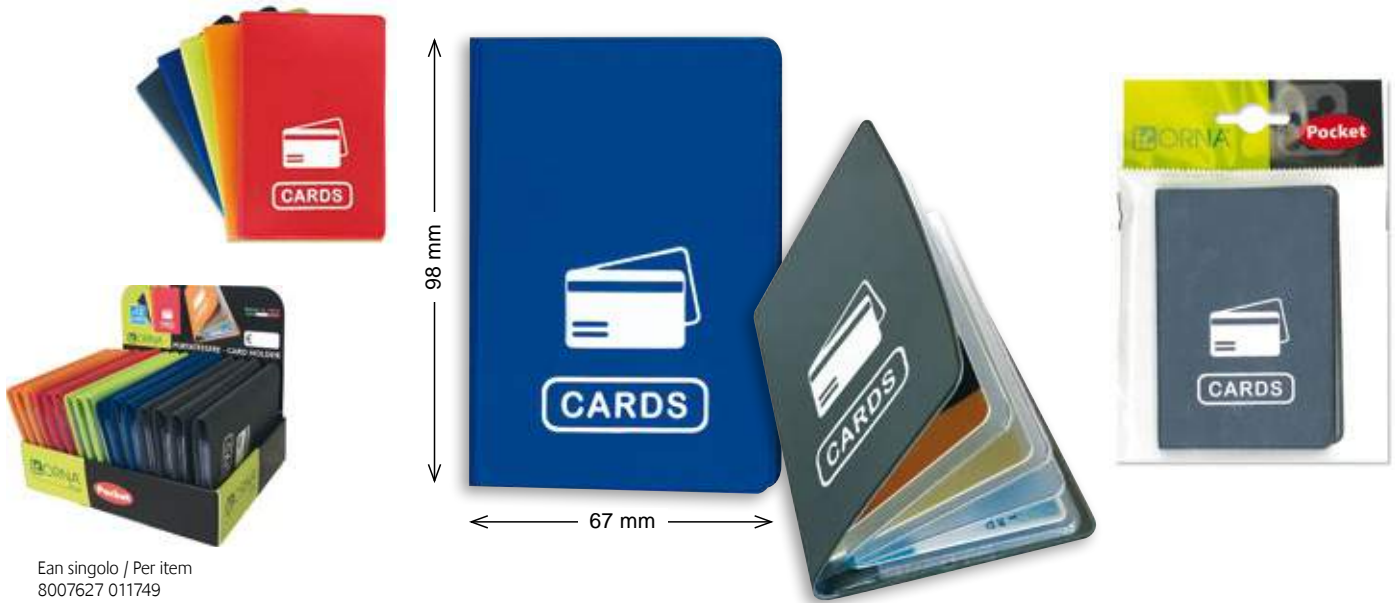

**PORTATESSERE A LIBRO
BOOKLET CARD HOLDER**

12
CARDS

Ean singolo / Per item
8007627 011749

Portatessere con copertina in plastica morbida soft-touch. 6 buste in plastica per 12 cards.
Pocket card holder with cover in soft-touch plastic. 6 fixed plastic envelopes for 12 cards.

ref.	descrizione / description	dim. mm	col.	8007627...	pz/pcs
0117 EXP 0000	Display 16 pz/pcs	135x105x120 (aperto/open)	assortiti/assorted	...011725	1/4
0117 GDO 0000	Self-service	105 x 145	assortiti/assorted	...011756	20/20