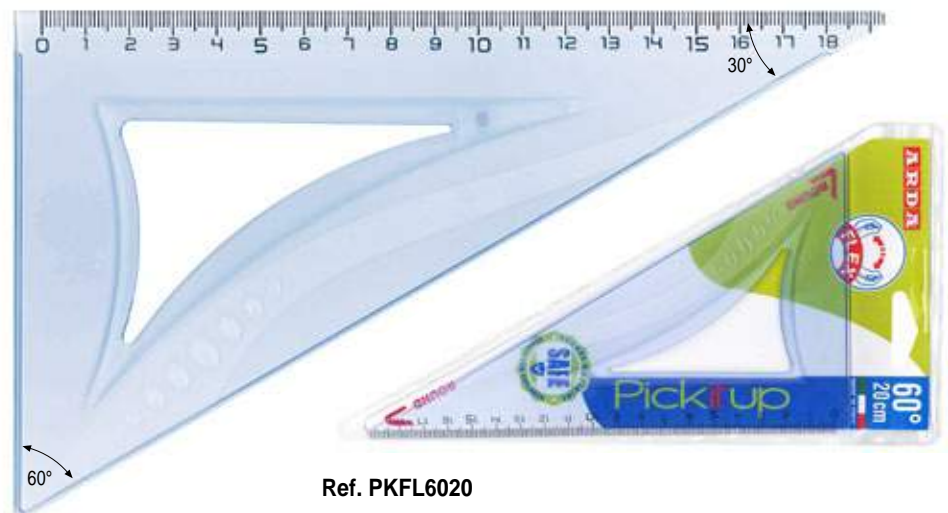

Ref. PKFL6020

Art.	EAN13 art.	Descrizione / Description	INNER pcs	EAN13 inner	MASTER pcs
PKFL6020	8003438021830	60° cm. 20	20	8003438021908	240