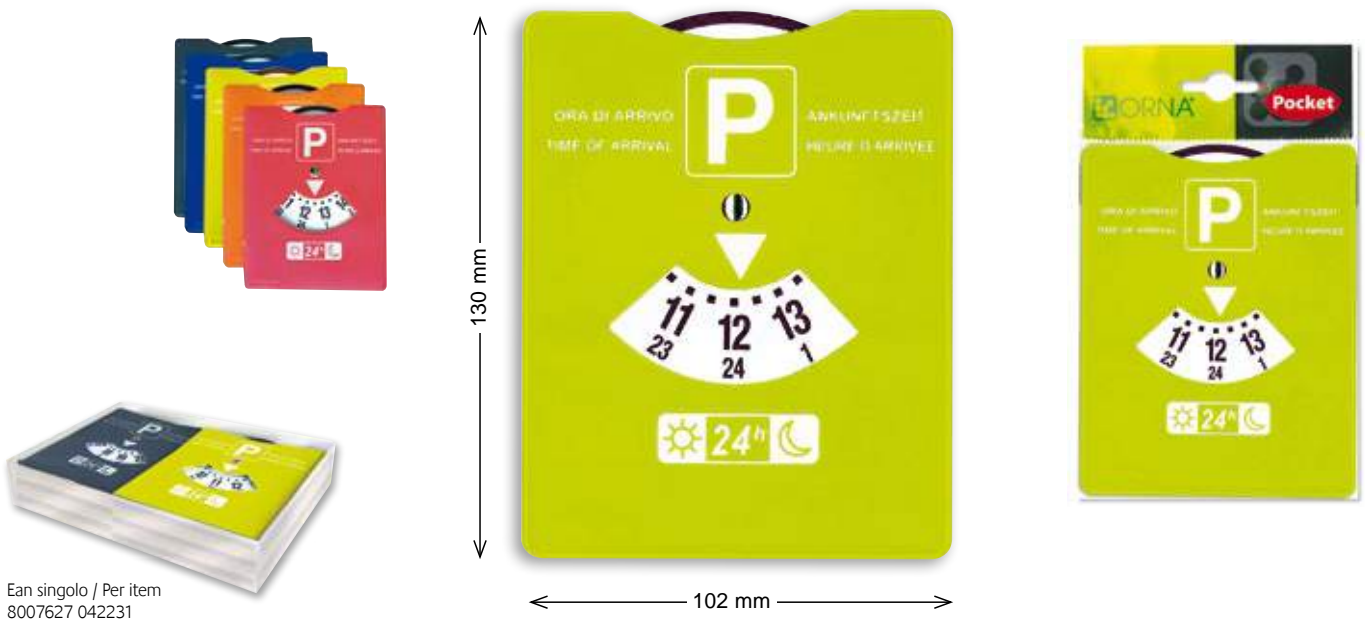

**DISCO ORARIO - 24h  
PARKING DISC - 24h**

Ean singolo / Per item  
8007627 042231

Disco orario 24 h, in plastica morbida soft-touch. Formato cm. 10x13  
Parking disc in soft-touch plastic. 24 h. Size cm. 10x13