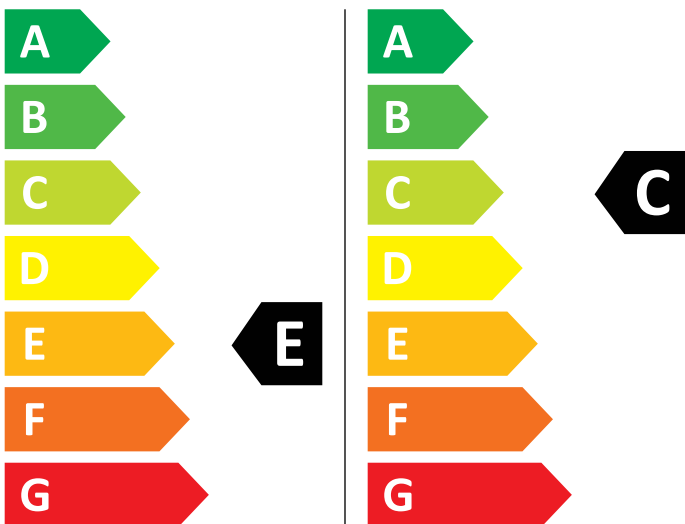

ENERG

Electrolux

EW7W486W 914600712

💧 376 kWh/100

💧 63 kWh/100

6,0 kg

8,0 kg

70 L