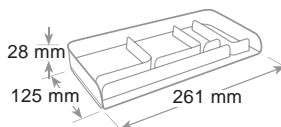

Dimensione - Size - Dimension