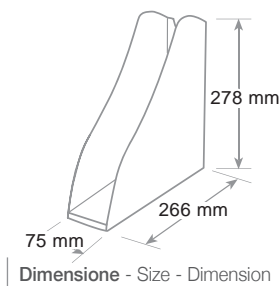

Dimensione - Size - Dimension