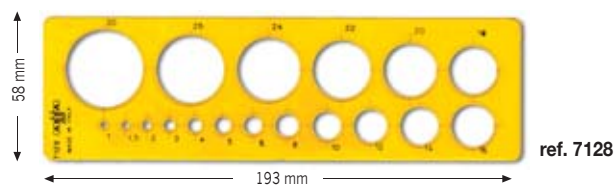

ref. 7128

Maschere per cerchi, ellissi e quadri

Templates - Gabarits

articolo / item / article	inner	master
ref. 8003438...	pz/pcs 8003438...	pz/pcs

PER CERCHI

Ø 1÷35 mm	7125	...071255	10	...171252	200
Ø 1÷55 mm	7126	...071262	10	...171269	200
Ø 1÷30 mm	7128	...071286	10	...171283	500

PER ELLISSI

Ø 10÷50 mm	7127	...071279	10	...171276	500
Ø 8÷75 mm	7135	...071354	10	...171351	200

PER QUADRI

1÷30 mm	7129	...071293	10	...171290	500