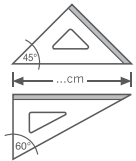

45° Squadre - Set squares - Equerres

Smusso, tirachina e bordo interno
Bevelled edge, ink-edge and finger lift
Facette, bord anti-tache et bord intérieur

articolo / item / article			inner		master
ref.	8003438...		pz/pcs	8003438...	pz/pcs
12 cm	28712SS	...287120	20	...487124	500
15 cm	28715SS	...287151	20	...487155	900
20 cm	28720SS	...287205	20	...487209	400
25 cm	28725SS	...287250	20	...487254	300
30 cm	28730SS	...287304	20	...487308	200
35 cm	28735SS	...287359	20	...487353	160

60° Squadre - Set squares - Equerres

Smusso, tirachina e bordo interno
Bevelled edge, ink-edge and finger lift
Facette, bord anti-tache et bord intérieur

articolo / item / article			inner		master
ref.	8003438...		pz/pcs	8003438...	pz/pcs
12 cm	28812SS	...288127	20	...488121	500
15 cm	28815SS	...288158	20	...488152	880
20 cm	28820SS	...288202	20	...488206	400
25 cm	28825SS	...288257	20	...488251	260
30 cm	28830SS	...288301	20	...488305	200
35 cm	28835SS	...288356	20	...488350	200

Righe - Rulers - Règles

Smusso e tirachina - Bevelled edge and ink-edge - Facette et bord anti-tache

BUSTA SELF SERVICE

articolo / item / article			inner		master
ref.	8003438...		pz/pcs	8003438...	pz/pcs
20 cm	28920SS	...289209	20	...489203	700
30 cm	28930SS	...289308	20	...489302	400
30 cm *	50030SS	...050038	20	...450036	360
40 cm	28940SS	...289407	20	...489401	200
50 cm	28950SS	...289506	20	...489500	200
60 cm	28960SS	...289605	20	...489609	200

* riga bianca - white ruler - règle blanche

BUSTA CELLOPHANE

70 cm	28970C	...289704	10	...489708	200
80 cm	28980C	...289803	10	...489807	200
100 cm	289100C	...289100	10	...489104