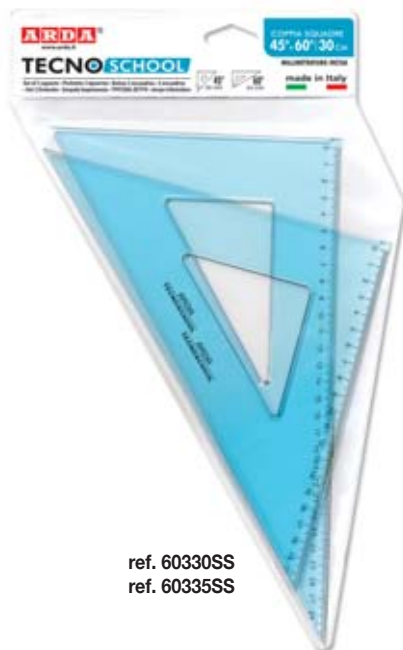

REF. 60420SS

45° 20 cm + 60° 20 cm
 + 180° 10 cm
 + Riga/ruler/règle 30 cm

REF. 60430SS

45° 30 cm + 60° 30 cm
 + 180° 10 cm
 + Riga/ruler/règle 30 cm

ref. 60320SS

ref. 60330SS
 ref. 60335SS

Coppie squadre

Set of 2 squares - Pochette 2 équerres