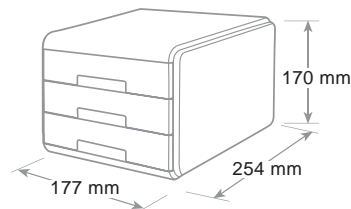

Dimensione - Size - Dimension