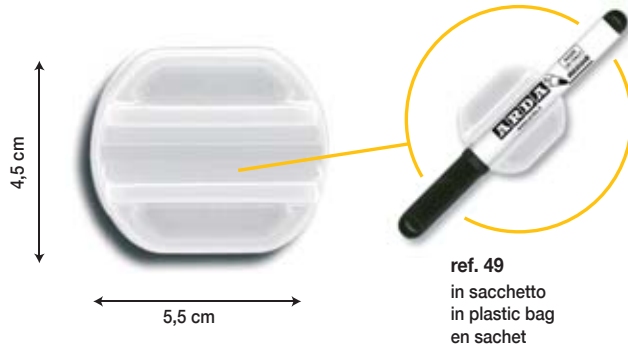

CANCELLINI MAGNETICI PORTAPENNARELLO

MAGNETIC ERASERS MARKER HOLDER - EFFACEURS MAGNETIQUES PORTE-MARQUEUR

ref. 49
in sacchetto
in plastic bag
en sachet

CANCELLINO magnetico portapennarello

Magnetic eraser marker holder
Effaceur magnetique porte-marqueur

PACKAGING : in sacchetto - in plastic bag - en sachet

Pennarello non incluso - Marker not included
Marqueur pas inclus

COLORE CANCELLINO : bianco - COLOUR ERASE : white
COLEUR EFFACEUR : blanche

articolo / item / article			inner		master
DIM.	ref.	8007024...	pz/pcs	8007024...	pz/pcs
4,5 x 5,5CM	49	...000490	20	...502772	20