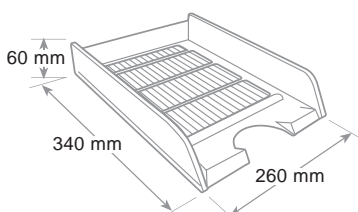

Dimensione - Size - Dimension

N **A** **R** **GR**

colori opachi - mat colors - couleurs opaques

ref.	colore/color/couleur	8003438...	pz/pcs
15510 N	nero / black / noir	...155252	10
15510 A	blu / blue / bleu	...155153	10
15510 R	rosso / red / rouge	...155139	10
15510 GR	grigio / grey / gris	...155207	10

ref. 03530

ref. 02530