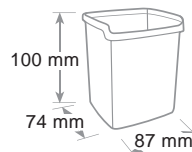

Dimensione - Size - Dimension