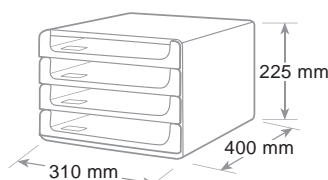

Dimensione - Size - Dimension