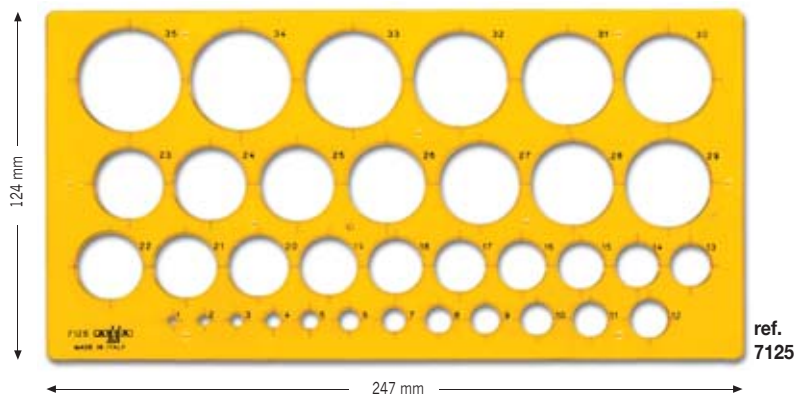

Maschere per cerchi, ellissi e quadri

Templates - Gabarits

articolo / item / article	inner	master
ref. 8003438...	pz/pcs 8003438...	pz/pcs

PER CERCHI

Ø 1÷35 mm	7125	...071255	10	...171252	200
Ø 1÷55 mm	7126	...071262	10	...171269	200
Ø 1÷30 mm	7128	...071286	10	...171283	500

PER ELLISSI

Ø 10÷50 mm	7127	...071279	10	...171276	500
Ø 8÷75 mm	7135	...071354	10	...171351	200

PER QUADRI

1÷30 mm	7129	...071293	10	...171290	500