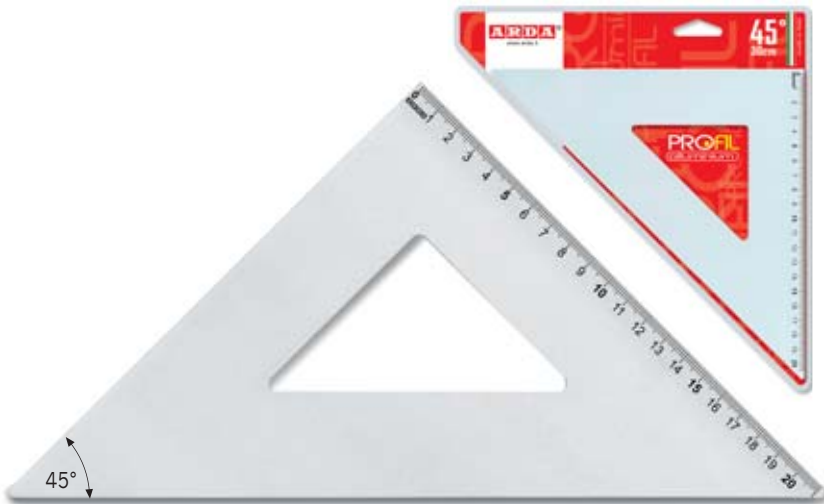

45° Squadre - Set squares - Equerres

Millimetrata
With graduation - Avec graduation

	articolo / item / article			inner		master
	ref.	8003438...	8003438...	pz/pcs	8003438...	pz/pcs
25 cm	18026	...180261	10	...188267	10	10
30 cm	18032	...180322	10	...188328	100	100
35 cm	18040	...180407	5	...188403	5	5

ref. 18026 - 32 - 40