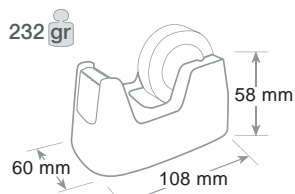

Dimensione - Size - Dimension