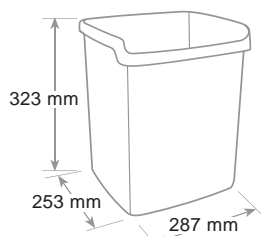

Dimensione - Size - Dimension