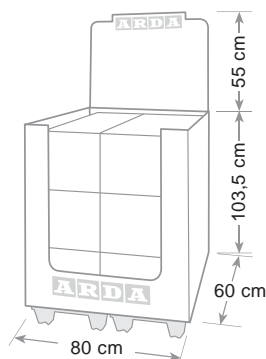

Dimensione - Size - Dimension