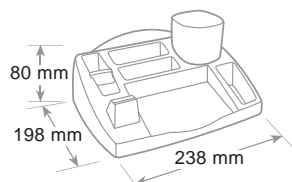

Dimensione - Size - Dimension