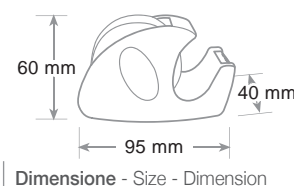

Dimensione - Size - Dimension