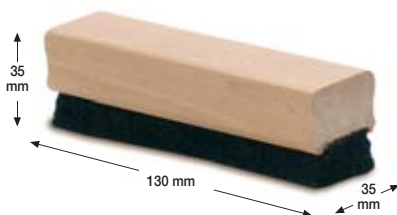

Cancellino Eraser - Effaceur

Preso in legno e cancellino in feltro nero. - Wooden grip and eraser in black felt. - Poignée en bois et effaceur en feutrine noire.

articolo / item / article		inner		master
ref.	8007024...	pz/pcs	8007024...	pz/pcs
BR1102	...600010	12	...500624	96

ref. BR1000