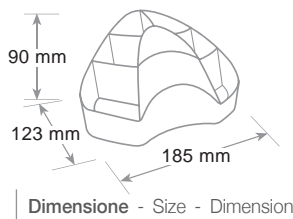

Multipot Classic Desk organizer - Multipot

Pratico e versatile sulla scrivania, per contenere penne e accessori vari. Fornito senza accessori di cancelleria raffigurati.

Large capacious, stable pen holder for the desk top. Glossy finish. Supplied without the stationery accessories shown in the photo.

Pratique et astucieux pour rassembler et ranger les accessoires de bureau. Finition brillante. Livré sans accessoires de papeterie représentés.

colori trasparenti - transparent colors - couleurs transparentes

ref.	colore/color/couleur	8003438...	pz/pcs
TR7121 CR	cristallo / cristal / cristal	...008640	6
TR7121 BL	azzurro / light blue / bleu clair	...012487	6
TR7121 V	verde / green / vert	...012470	6
TR7121 VI	viola / violet / violet	...328113	6
TR7121 AR	arancio / orange / orange	...008749	6
TR7121 AS	col. assortiti / col. ass.	...016720	6

colori opachi - mat colors - couleurs opaques

pag. 103

colori opachi - mat colors - couleurs opaques

ref.	colore/color/couleur	8003438...	pz/pcs
3110 N	nero / black / noir	...031174	10
3110 A	blu / blue / blue	...031150	10
3110 R	rosso / red / rouge	...031136	10
3110 AS	col. assortiti / col. ass.	...031105	10

Bacinella Classic Pen tidy - Plumier de bureau

Per contenere gli accessori di cancelleria di uso quotidiano. Può essere usata per organizzare i cassetti o sulla scrivania. Fornito senza accessori di cancelleria raffigurati.

To organise standard stationery accessories for everyday use. Can be placed inside a drawer or on the top of the desk. Supplied without the stationery accessories shown in the photo.

Pour rassembler et ranger les accessoires de bureau d'usage quotidien. Peut s'utiliser dans un tiroir ou sur le bureau. Livré sans accessoires de papeterie représentés.