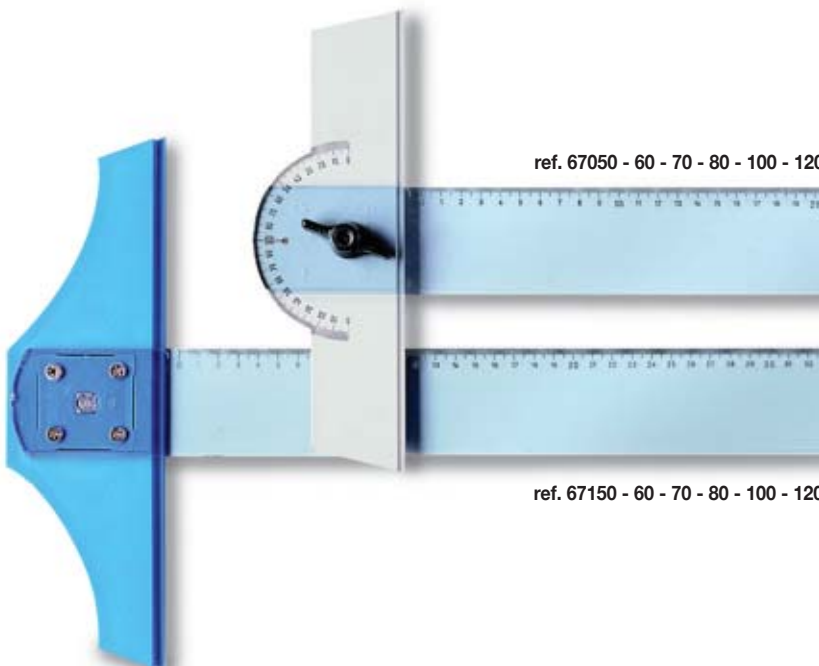

Righe T - T-squares - Règles à "T"

ref. 67050 - 60 - 70 - 80 - 100 - 120

ref. 67150 - 60 - 70 - 80 - 100 - 120

articolo / item / article		inner		master
ref.	8003438...	pz/pcs	8003438...	pz/pcs

TESTA MOBILE - Mobile head - Tête mobile

50 cm	67050	10	...671509	10
60 cm	67060	10	...671608	10
70 cm	67070	10	...671707	10
80 cm	67080	10	...671806	10
* 100 cm	670100	1	...670106	10
* 120 cm	670120	1	...670120	10

TESTA FISSA - fixed head - tête fixe

50 cm	67150	10	...067159	10
60 cm	67160	10	...067166	10
70 cm	67170	10	...067173	10
80 cm	67180	10	...067180	10
* 100 cm	671100	1	...711007	10
* 120 cm	671120	1	...711212	10

* Ricavate da lastra - Cut from plate - Découpé à partir de la plaque