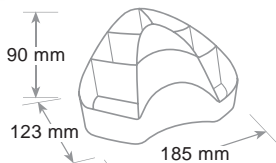

Dimensione - Size - Dimension