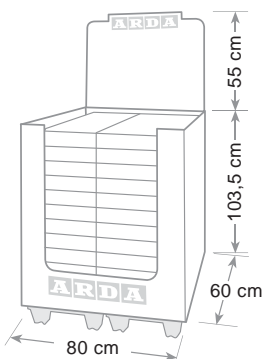

Dimensione - Size - Dimension

Olivia può contenere cartelle 3 lembi

Olivia accept 3 flap folders extra size max cm 26 x 33

Olivia accept chemises 3 rabats dimension extra jusqu'à cm 26 x 33

Cassettiera 4 cassetti aperti Olivia 4 Drawer cabinet open front Bloc 4 tiroirs front ouvert