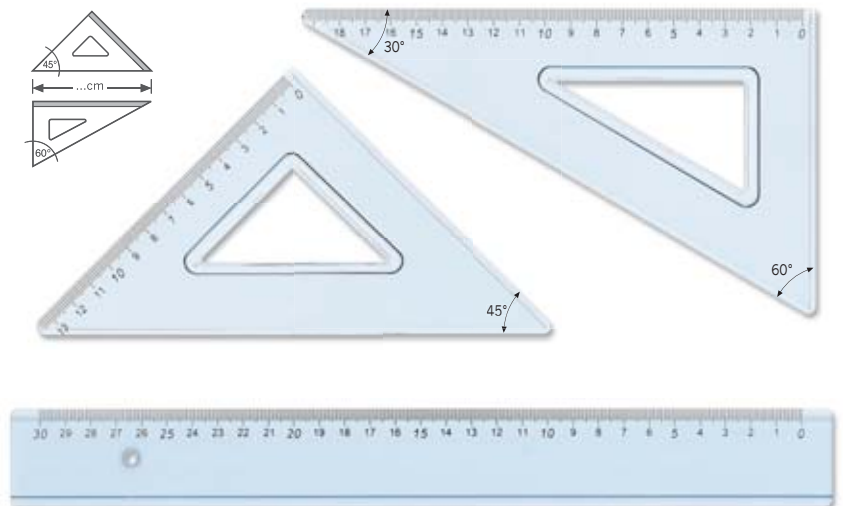

per MANCINI

for left-handers - pour gauchers

Millimetratura speciale invertita da destra verso sinistra

Special graduation for left-handers from right to left.
Graduation spéciale pour gauchers de droit a gauche.

ref. 28930MAN

Riga 30 cm

Ruler 30 cm - Règle 30 cm

articolo / item / article		inner		master
ref.	8003438...	pz/pcs	8003438...	pz/pcs
30 cm	28930MAN	...006899	20	...007551

ref. 70420MAN

Set disegno - 3 pz.

Drawing set 3 pcs - Pochette 3 pcs

articolo / item / article		inner		master
ref.	8003438...	pz/pcs	8003438...	pz/pcs
20 cm	70420MAN	...002471	25	...007797

La misura indicata si riferisce alle dimensioni delle 2 squadre contenute nel set.
Sizes are referred to the 2 squares contained in the drawing set.
La mesure se réfère aux 2 équerres contenues dans la pochette.