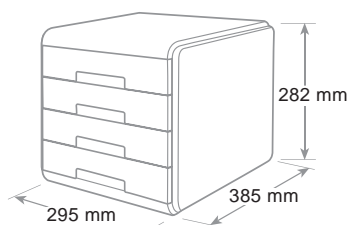

Dimensione - Size - Dimension

INFRANGIBILE
UNBREAKABLE-INCASSABLE