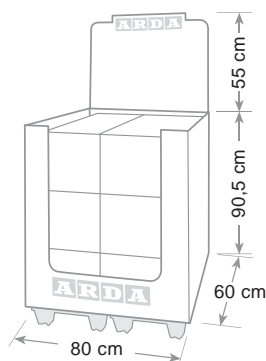

Dimensione - Size - Dimension