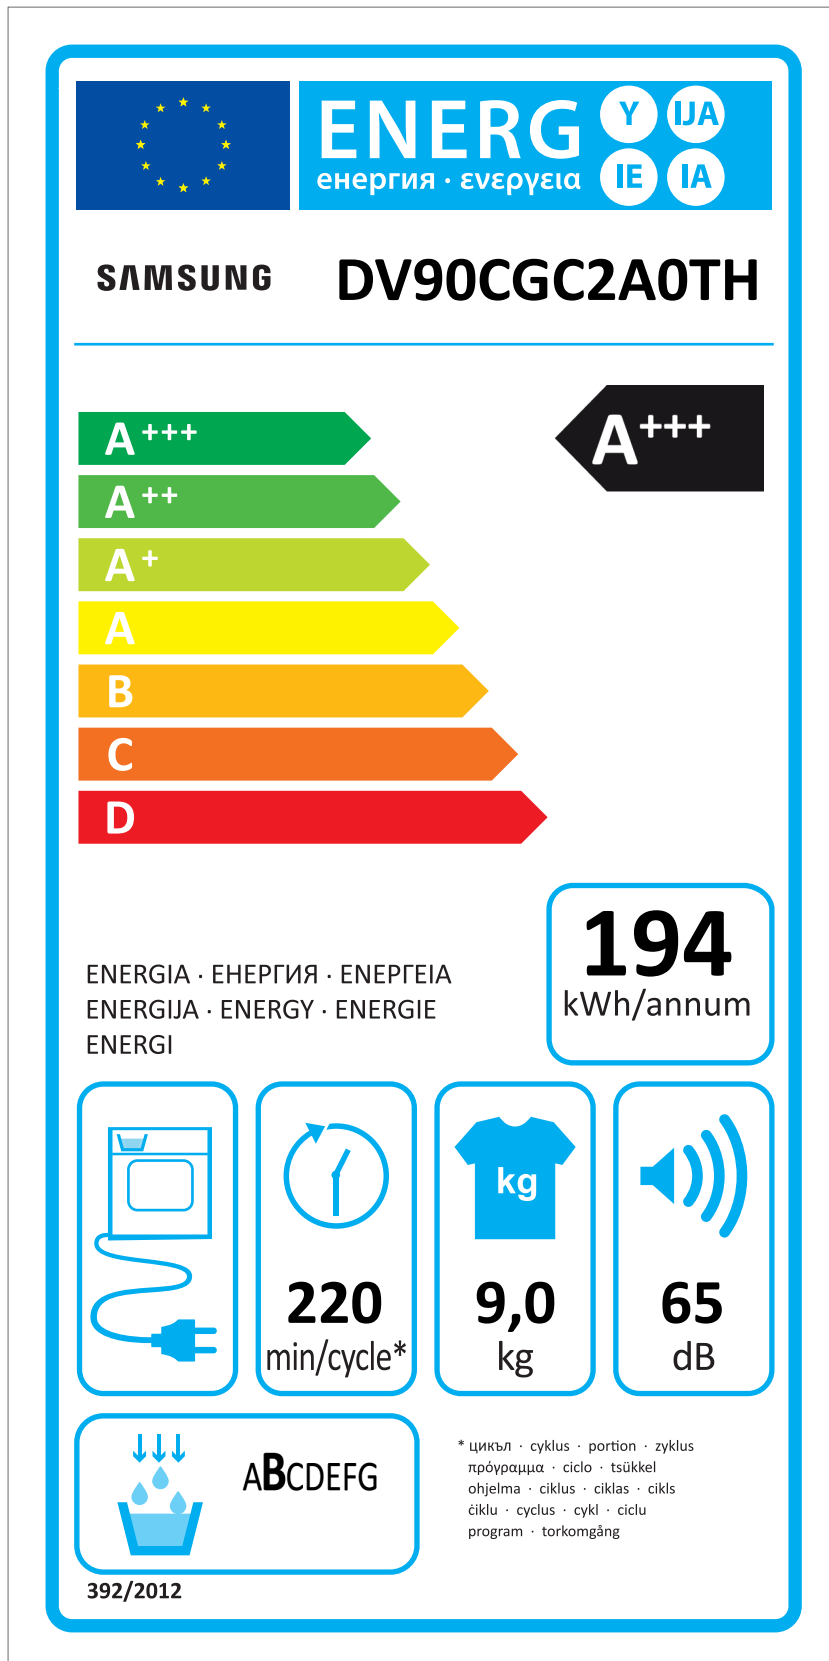

ERP LABEL ENERGY (DRYER CONDENSER TYPE)

CODE : DC68-03225C
Size : 110 x 220 (mm)
Material : ART