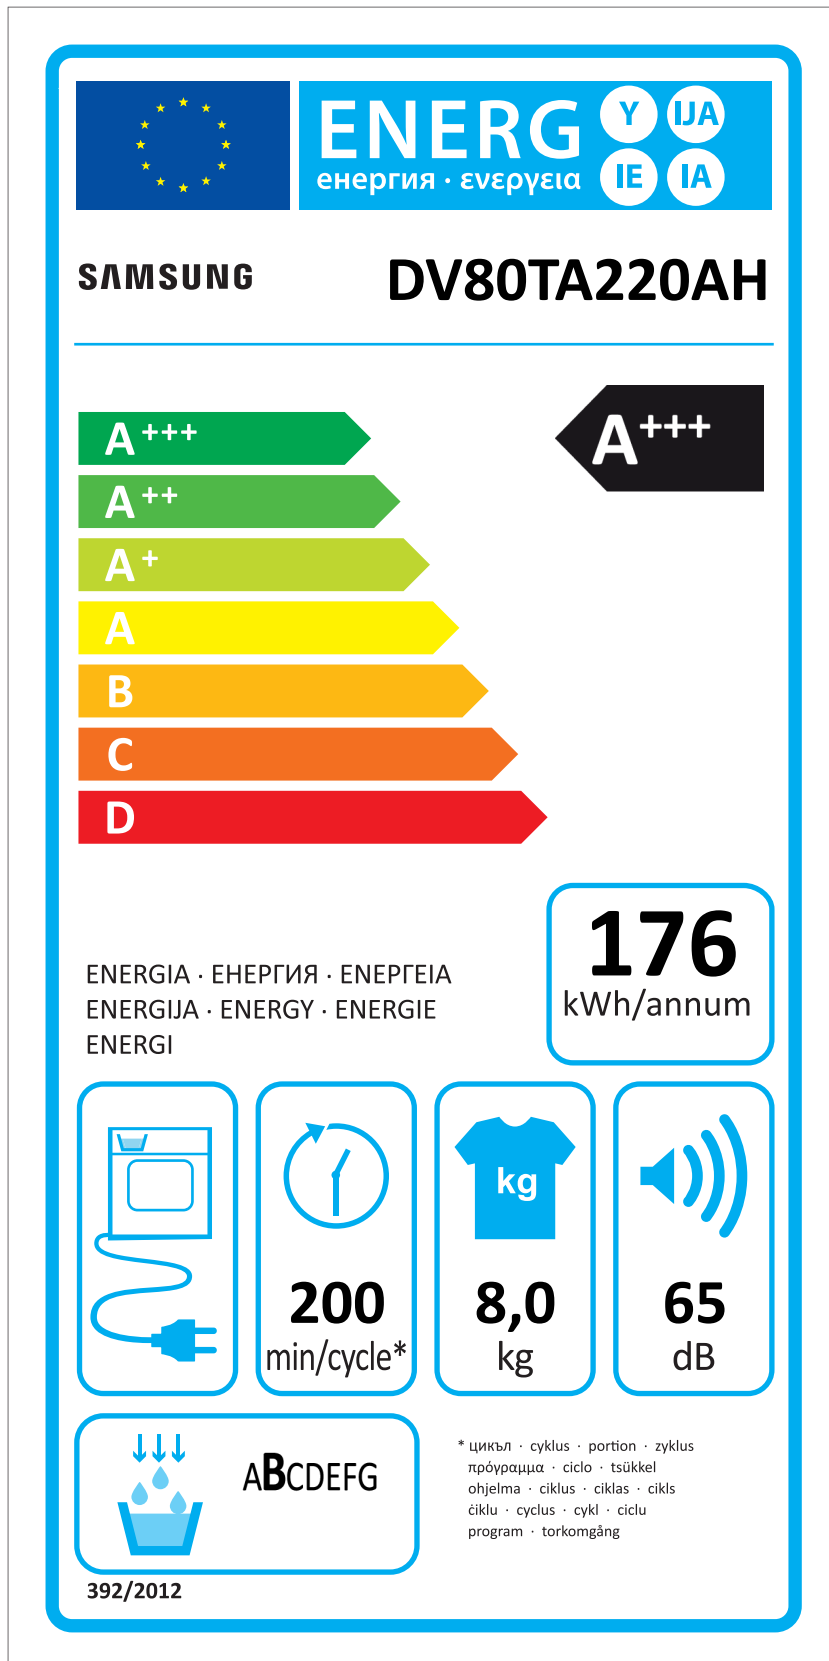

ERP LABEL ENERGY (DRYER CONDENSER TYPE)

CODE : DC68-03225C
Size : 110 x 220 (mm)
Material : ART