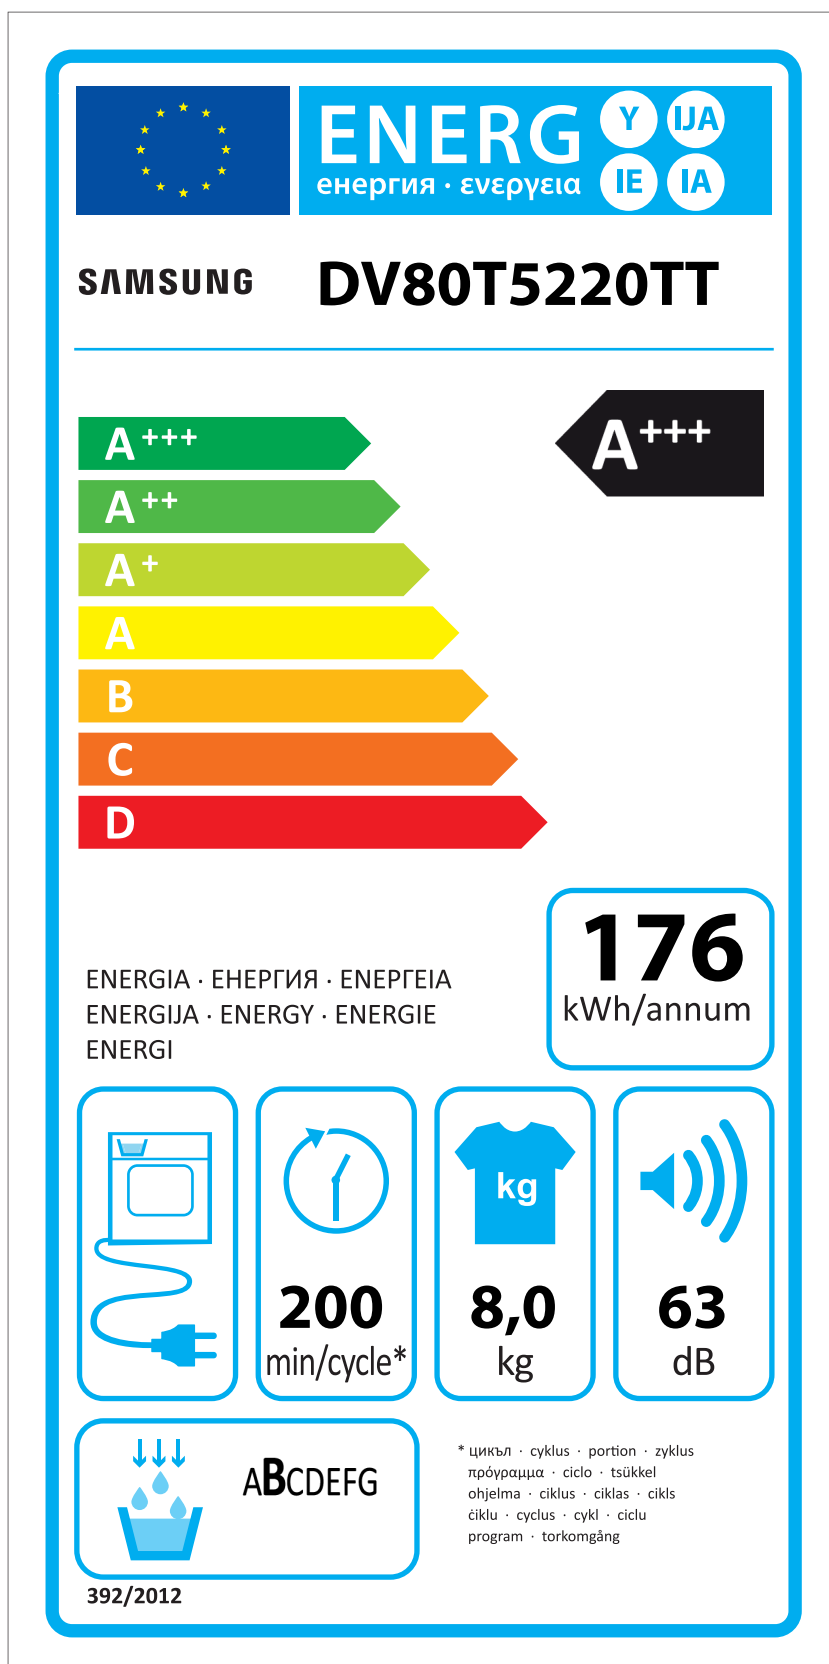

ERP LABEL ENERGY (DRYER CONDENSER TYPE)

CODE : DC68-03225C
Size : 110 x 220 (mm)
Material : ART