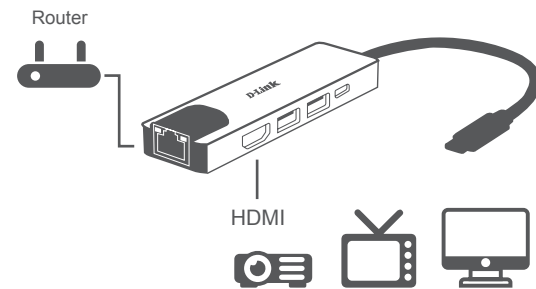

5-in-1 USB-C Hub with HDMI, Ethernet and Power Delivery

Quick Start Guide

1

2

3

 <https://eu.dlink.com/support>

 <https://eu.dlink.com/DUB-M520>