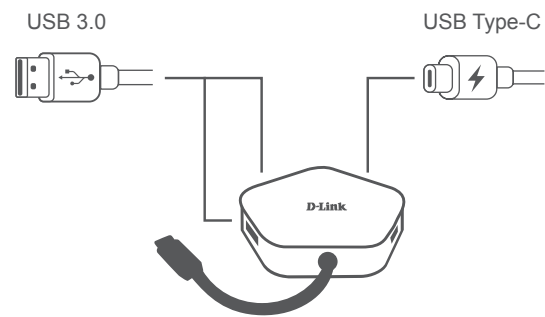

4-in-1 USB-C Hub with HDMI and Power Delivery

Quick Start Guide

1

2

3

<https://eu.dlink.com/support>

<https://eu.dlink.com/DUB-M420>