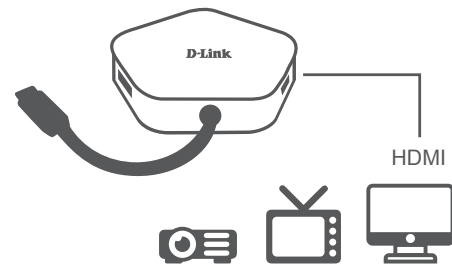

4-in-1 USB-C Hub with HDMI and Power Delivery

Quick Start Guide

1

2

3

<https://eu.dlink.com/support>

<https://eu.dlink.com/DUB-M420>