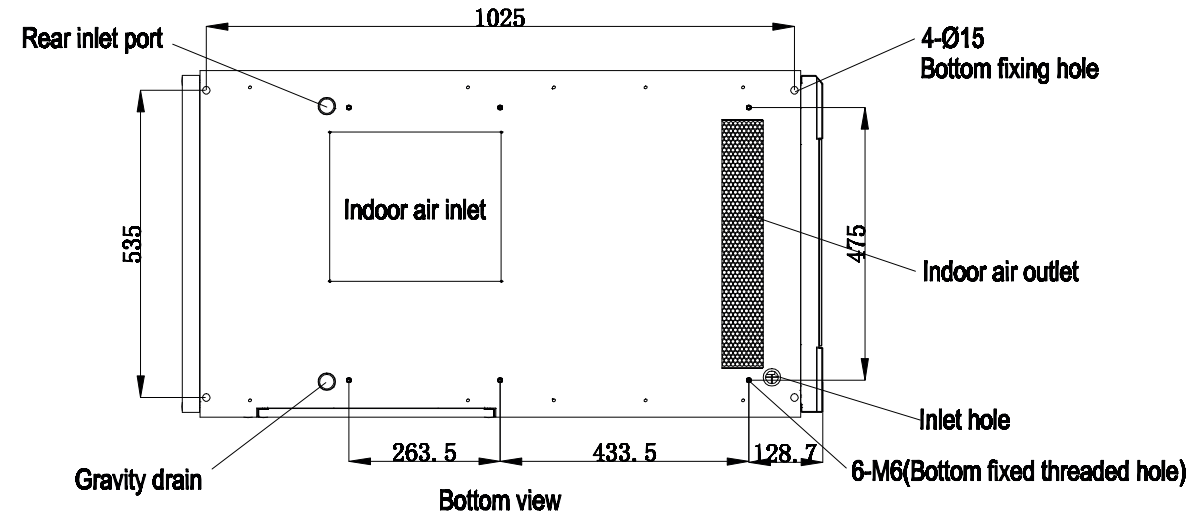

DN-97331  
4016032473503

Right View

Front View

Left View

Back View

Outdoor air inlet

Top View  
8-M6 (Fixed threaded hole of top air duct)