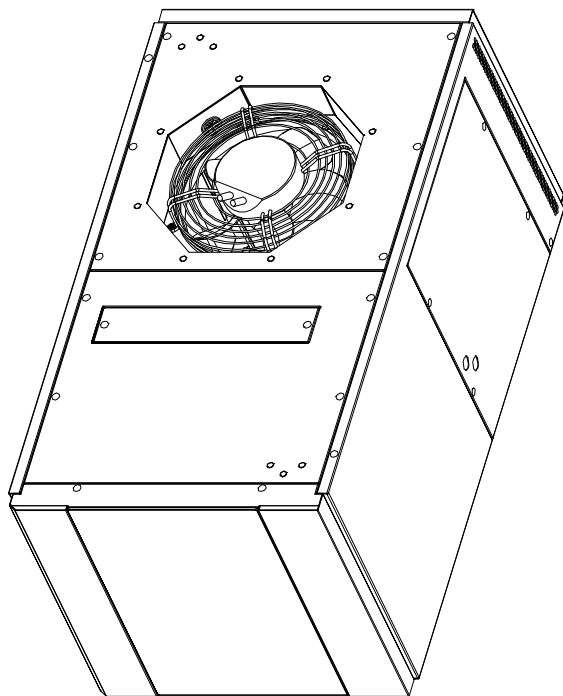

DN-97331  
4016032473503

Right View

Front View

Left View

Back View

Outdoor air inlet

Top View  
8-M6 (Fixed threaded hole of top air duct)