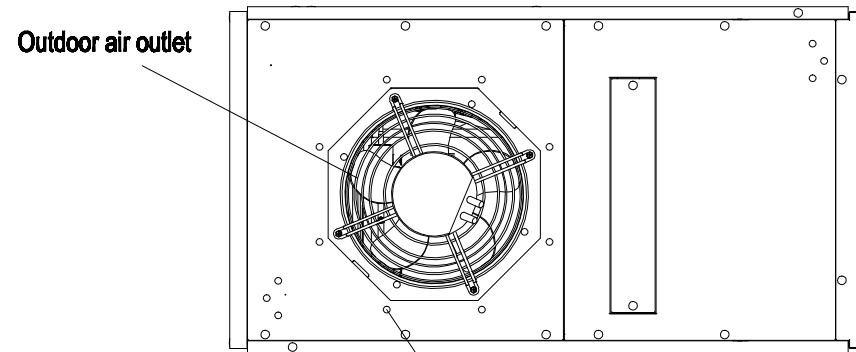

DN-97331  
4016032473503

Right View

Front View

Left View

Back View

Outdoor air inlet

Top View  
8-M6 (Fixed threaded hole of top air duct)