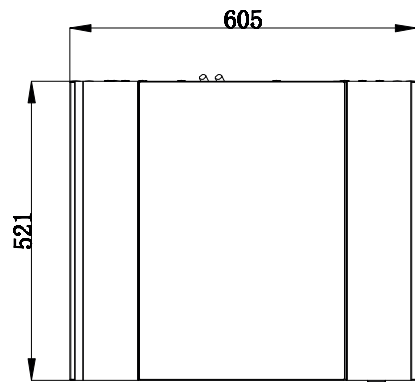

DN-97331  
4016032473503

Right View

Front View

Left View

Back View

Outdoor air inlet

Top View  
8-M6 (Fixed threaded hole of top air duct)