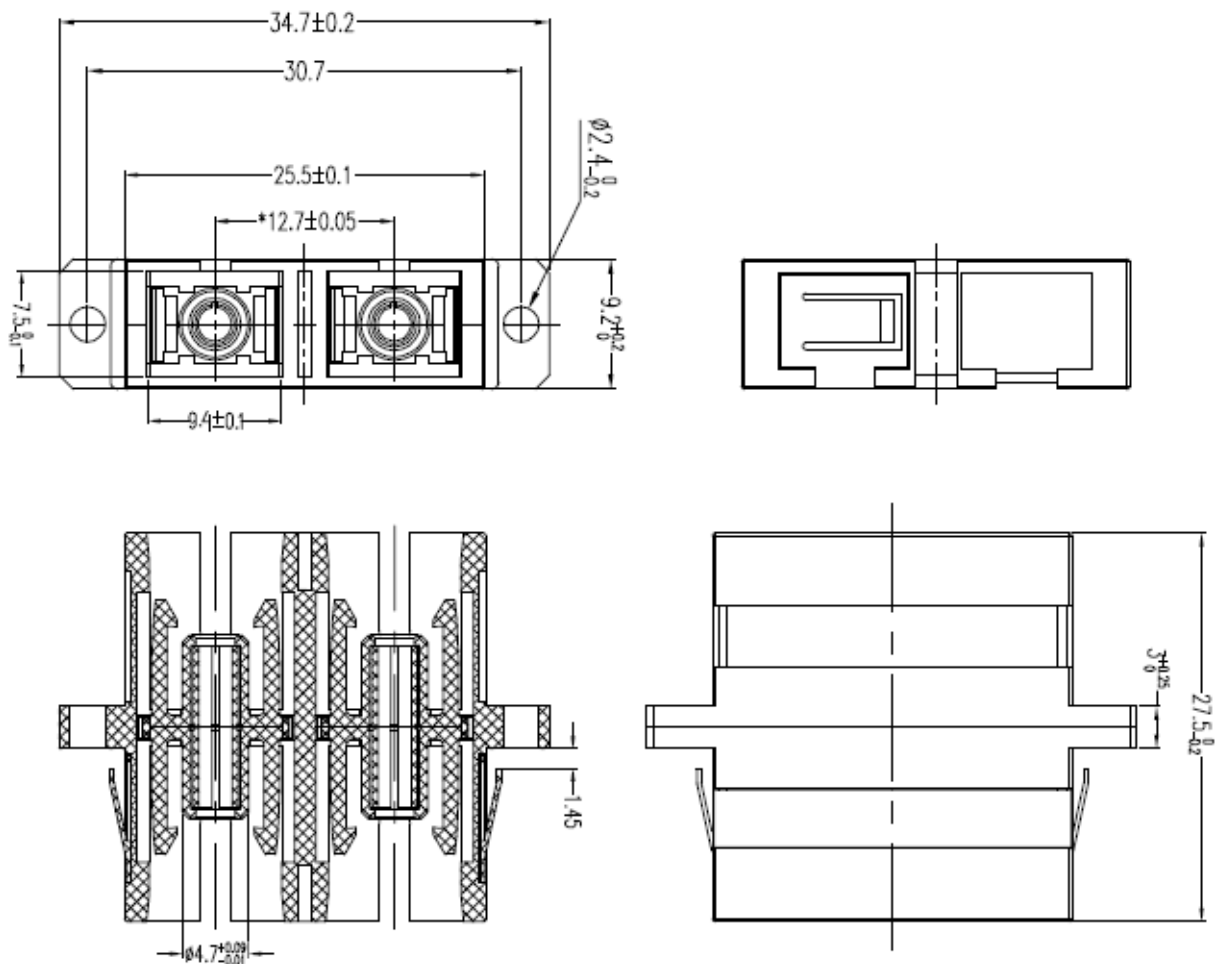

Application Areas

- CATV
- Active Network/Transceiver
- Passive Network
- Telecommunication
- Metro
- Multimedia
- Test equipment
- Gigabit Ethernet
- Video

Technical Drawings