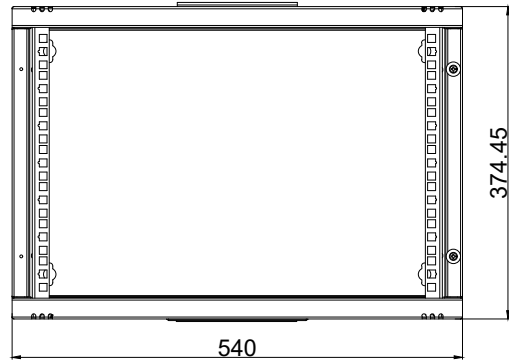

DN-19 07U-S-1 (4016032331698)
 DN-19 07-U-S-SW (4016032257592)
 DN-19-07U-S-PD (4016032432524)
 DN-19 09-U-S-1 (4016032330950)
 DN-19 09-U-S-SW (4016032257608)

DN-19-09U-S-PD (4016032432548)
 DN-19 12-U-S-1 (4016032330967)
 DN-19 12-U-S-SW (4016032257615)
 DN-19-12U-S-PD (4016032432562)

WIDTH OF WALL CABINET

DEPTH OF WALL CABINET

WIDTH OF HANGING HOLE

7U-HEIGHT: 375 MM
 9U-HEIGHT: 460 MM
 12U-HEIGHT: 595 MM
 THICKNESS: 1.2 MM

PROFILE RAIL MOUNTING DIMENSIONS

VENTILATION SLOT TYPE AND SIZES