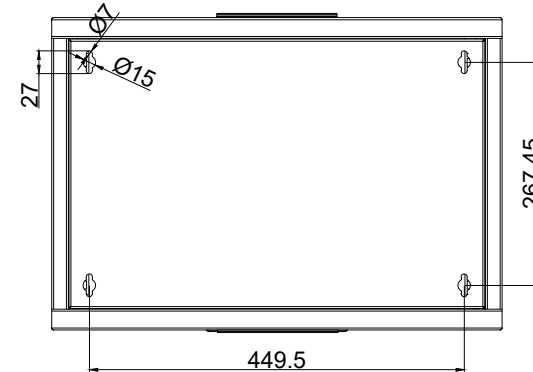

DN-19 07U-S-1 (4016032331698)
 DN-19 07-U-S-SW (4016032257592)
 DN-19-07U-S-PD (4016032432524)
 DN-19 09-U-S-1 (4016032330950)
 DN-19 09-U-S-SW (4016032257608)

DN-19-09U-S-PD (4016032432548)
 DN-19 12-U-S-1 (4016032330967)
 DN-19 12-U-S-SW (4016032257615)
 DN-19-12U-S-PD (4016032432562)

WIDTH OF WALL CABINET

DEPTH OF WALL CABINET

WIDTH OF HANGING HOLE

7U-HEIGHT: 375 MM
 9U-HEIGHT: 460 MM
 12U-HEIGHT: 595 MM
 THICKNESS: 1.2 MM

PROFILE RAIL MOUNTING DIMENSIONS

VENTILATION SLOT TYPE AND SIZES