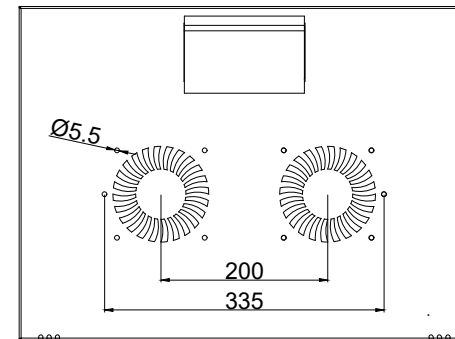

WIDTH OF WALL CABINET

DEPTH OF WALL CABINET

WIDTH OF HANGING HOLE

7U-HEIGHT: 375 MM
 9U-HEIGHT: 460 MM
 12U-HEIGHT: 595 MM
 THICKNESS: 1.2 MM

PROFILE RAIL MOUNTING DIMENSIONS

VENTILATION SLOT TYPE AND SIZES