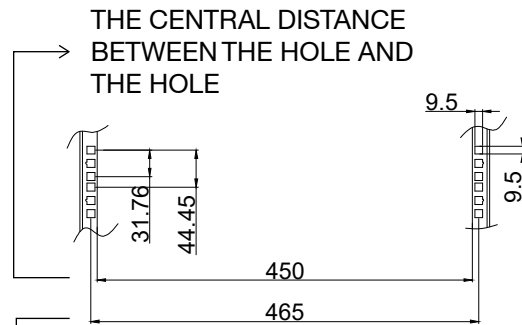

WIDTH OF WALL CABINET

DEPTH OF WALL CABINET

WIDTH OF HANGING HOLE

7U-HEIGHT: 375 MM
 9U-HEIGHT: 460 MM
 12U-HEIGHT: 595 MM
 THICKNESS: 1.2 MM

PROFILE RAIL MOUNTING DIMENSIONS

VENTILATION SLOT TYPE AND SIZES