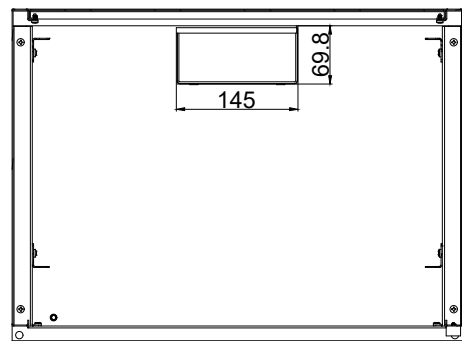

DN-19 07U-S-1 (4016032331698)
 DN-19 07-U-S-SW (4016032257592)
 DN-19-07U-S-PD (4016032432524)
 DN-19 09-U-S-1 (4016032330950)
 DN-19 09-U-S-SW (4016032257608)

DN-19-09U-S-PD (4016032432548)
 DN-19 12-U-S-1 (4016032330967)
 DN-19 12-U-S-SW (4016032257615)
 DN-19-12U-S-PD (4016032432562)

WIDTH OF WALL CABINET

DEPTH OF WALL CABINET

WIDTH OF HANGING HOLE

7U-HEIGHT: 375 MM
 9U-HEIGHT: 460 MM
 12U-HEIGHT: 595 MM
 THICKNESS: 1.2 MM

PROFILE RAIL MOUNTING DIMENSIONS

VENTILATION SLOT TYPE AND SIZES