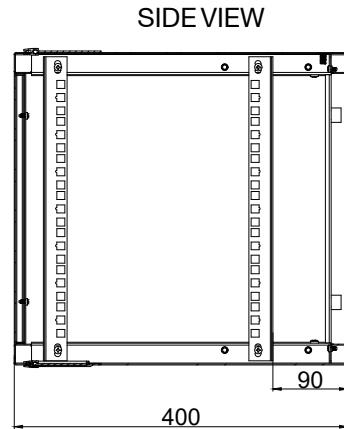

DN-19 07U-S-1 (4016032331698)
 DN-19 07-U-S-SW (4016032257592)
 DN-19-07U-S-PD (4016032432524)
 DN-19 09-U-S-1 (4016032330950)
 DN-19 09-U-S-SW (4016032257608)

DN-19-09U-S-PD (4016032432548)
 DN-19 12-U-S-1 (4016032330967)
 DN-19 12-U-S-SW (4016032257615)
 DN-19-12U-S-PD (4016032432562)

WIDTH OF WALL CABINET

DEPTH OF WALL CABINET

WIDTH OF HANGING HOLE

7U-HEIGHT: 375 MM
 9U-HEIGHT: 460 MM
 12U-HEIGHT: 595 MM
 THICKNESS: 1.2 MM

PROFILE RAIL MOUNTING DIMENSIONS

VENTILATION SLOT TYPE AND SIZES