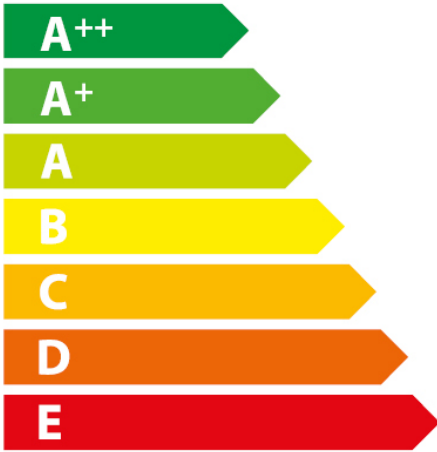

ENERG
енергия · ενεργεια

AEG

DGB2531M

82
kWh/annum

Icon of a water tap with three droplets. Below it, the text 'ABCDEF**E**FG' indicates the water consumption class.

Icon of a lightbulb. Below it, the text 'ABCDEF**C**DEFG' indicates the lighting energy consumption class.

Icon of a water pipe with a cross-section and three droplets. Below it, the text 'ABCDEF**D**EFG' indicates the water leakage class.

Icon of a speaker with sound waves. Below it, the text '67dB' indicates the sound power level.