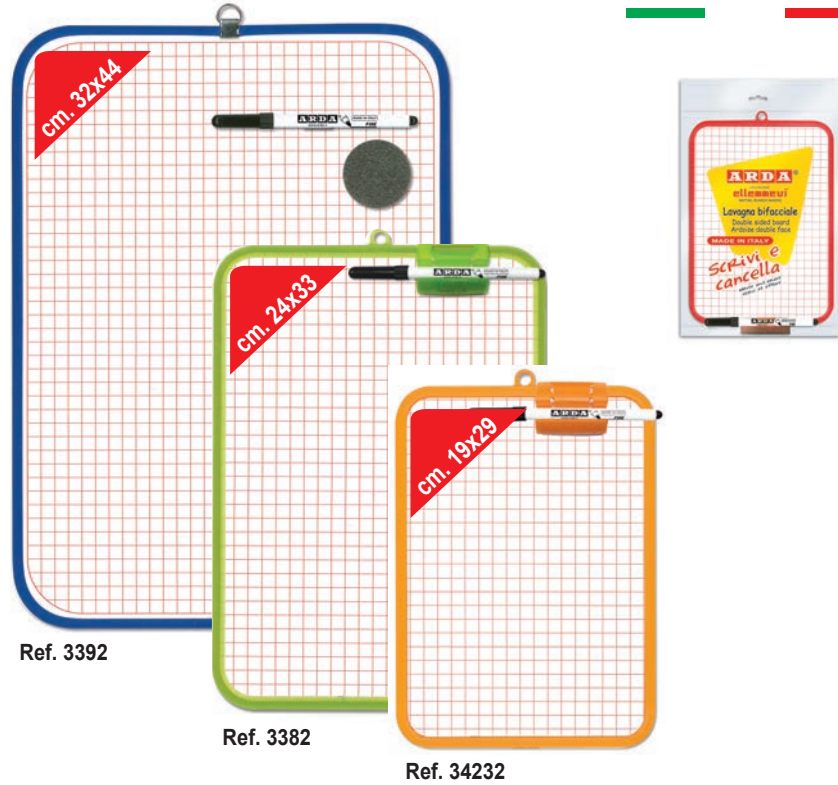

IN CARTONE PLASTIFICATO
PLASTIC COVERED CARDBOARD
CARTON PLASTIFIE

CORNICE : in plastica
FRAME : plastic
CADRE : en plastique

SUPERFICIE : quadretti/bianca
SURFACE : squared/plain
SURFACE : quadrillée/unie

PACKAGING : busta trasparente appendibile
Hanging transparent bag - Sachet transparent suspendu

ACCESSORI COMPRESI : pennarello e cancellino
ACCESSORIES INCLUDED : marker and eraser
ACCESSOIRES INCLUS : marqueur et effacette