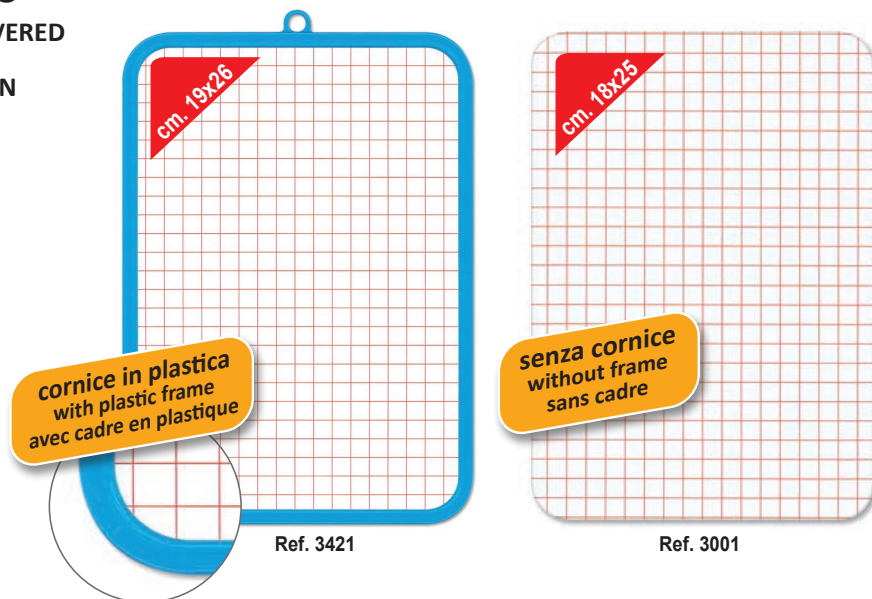

BASIC economic

Made in Italy

Articoli venduti sfusi - Items sold in bulk - Articles vendu en vrac

LAVAGNE BIANCHE
PER PENNARELLO
SENZA ACCESSORI

Art.	EAN13 art.	Descrizione / Description	INNER pcs	EAN13 inner	MASTER pcs
3421	8007024034211	cm. 19x26 - con cornice	48	8007024501126	48
3001	8007024030015	cm. 18x25 - senza cornice	100	8007024503380	100