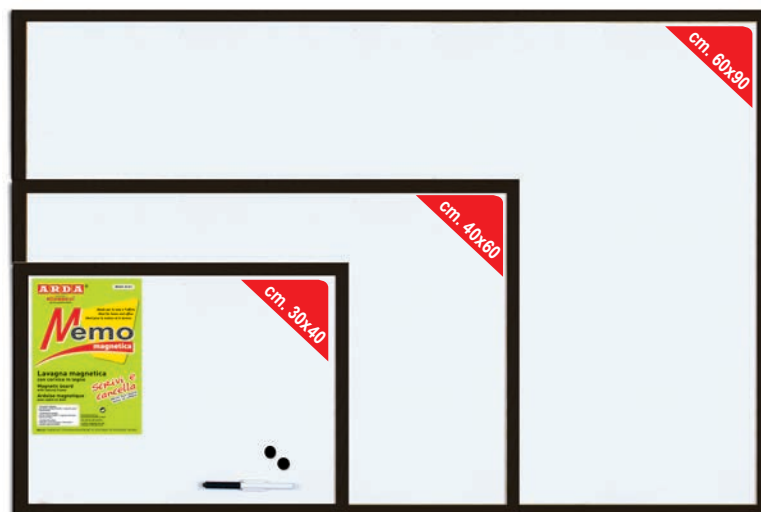

ACCESSORI COMPRESI :

pennarello, portapennarello, 2 magneti e ganci.

ACCESSORIES INCLUDED :

marker, marker holder, 2 magnets and hooks

ACCESSOIRES INCLUS :

marqueur, porte marqueur, 2 aimants et crochets

Ref. 4601