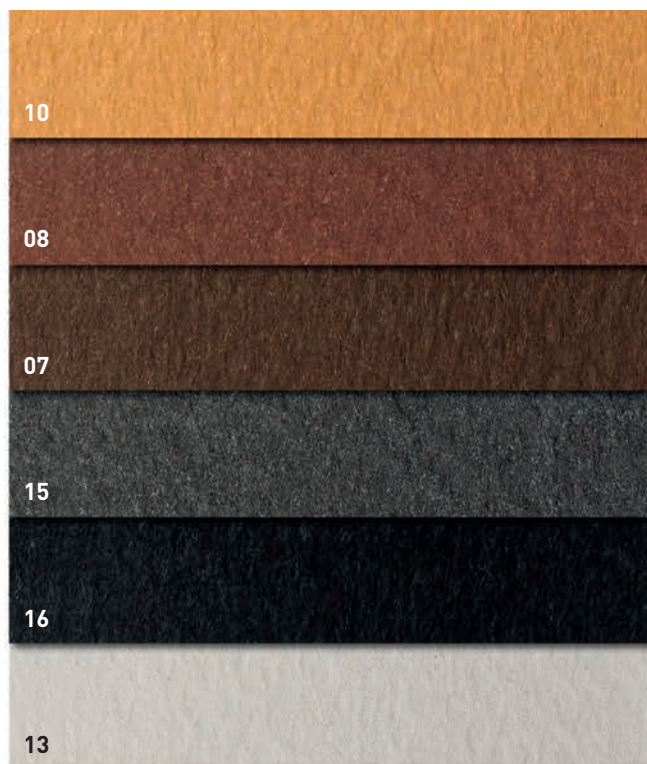

Prismacolor 220 Sigillo. Coloured cardboard for office, school uses and leisure. Available in strong and soft (light-resistant) colours with rough surface.

PRISMACOLOR 220 SIGILLO

	T1 70x100 cm 10 fogli/sheets - 220 g/m ²	T2 50x70 cm 20 fogli/sheets - 220 g/m ²
22 bianco	A3300A1	A3300I2
11 avorio	A33Q0A1	A33Q0I2
12 camoscio	A33R0A1	A33R0I2
02 giallo	A33B0A1	A33B0I2
18 pistacchio	A33P0A1	A33P0I2
37 verde	A33D0A1	A33D0I2
20 pino	A3360A1	A3360I2
38 indaco	A3300A1	A3300I2
26 blu	A33K0A1	A33K0I2
25 turchese	A33G0A1	A33G0I2
23 celeste	A33T0A1	A33T0I2