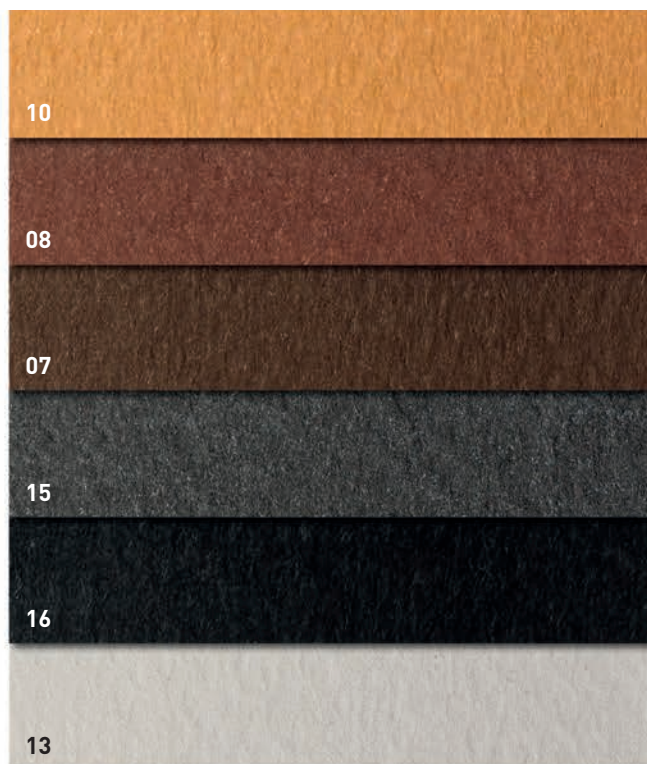

Prismacolor 220. Coloured cardboards for office, school uses and leisure. Available in strong and soft (light-resistant) colours with rough surface.

PRISMACOLOR 220

	T1 70x100 cm 100 fogli/sheets - 220 g/m ²	T2 50x70 cm 100 fogli/sheets - 220 g/m ²
22 bianco	A330201	A330202
11 avorio	A33Q201	-
12 camoscio	A33R201	-
02 giallo	A33B201	-
18 pistacchio	A33P201	-
37 verde	A33D201	-
20 pino	A336201	-
38 indaco	A330201	-
26 blu	A33K201	-
25 turchese	A33G201	-
23 celeste	A33T201	-