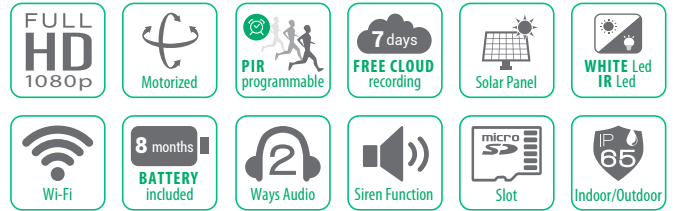

VOLTA PRO PT