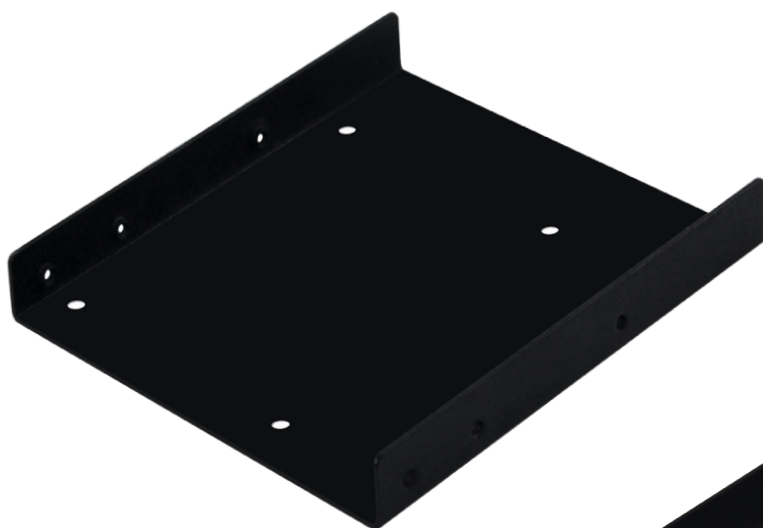

LINEA
PROFESSIONAL

Atlantis

Viti
incluse

ACCESSORI

2.5" SSD/HDD bracket adapter

Permette di installare un disco SSD o HDD
da 2,5" in un alloggiamento da 3,5"

www.atlantis-land.com

ACCESSORI

2.5" SSD/HDD bracket adapter

- Adattatore per SSD/HDD da 2,5"
- Permette di installare un disco SSD o HDD da 2,5" in un alloggiamento da 3.5"
- Include viti

- Single 2.5" SSD/HDD adapter
- Allow to install a 2.5" SSD or HDD on a 3.5" drive bay
- Include screws

Technical Specifications

Support	2.5" HDD/SSD into 3.5" bay
Screws	included
Material	Black Metal
Dimension	100mm × 100mm × 10mm

SSD not included

BRACKET ADAPTER

Codice: A06-BRA110

EAN: 8026974021515

Package Contents: