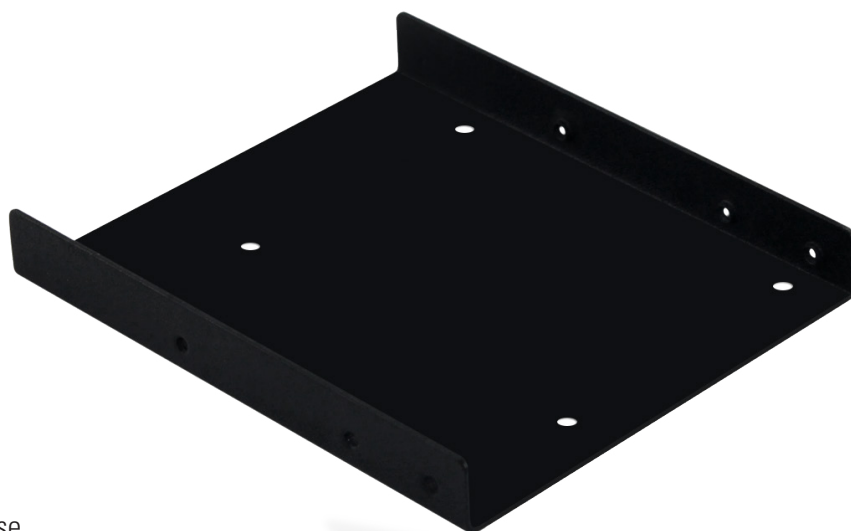

LINEA
PROFESSIONAL

Atlantis

Viti
incluse

ACCESSORI

2.5" SSD/HDD bracket adapter

Permette di installare un disco SSD o HDD
da 2,5" in un alloggiamento da 3,5"

www.atlantis-land.com

ACCESSORI

2.5" SSD/HDD bracket adapter

- Adattatore per SSD/HDD da 2,5"
- Permette di installare un disco SSD o HDD da 2,5" in un alloggiamento da 3.5"
- Include viti

- Single 2.5" SSD/HDD adapter
- Allow to install a 2.5" SSD or HDD on a 3.5" drive bay
- Include screws

Technical Specifications

Support	2.5" HDD/SSD into 3.5" bay
Screws	included
Material	Black Metal
Dimension	100mm × 100mm × 10mm

SSD not included

BRACKET ADAPTER

Codice: A06-BRA110

EAN: 8026974021515

Package Contents: