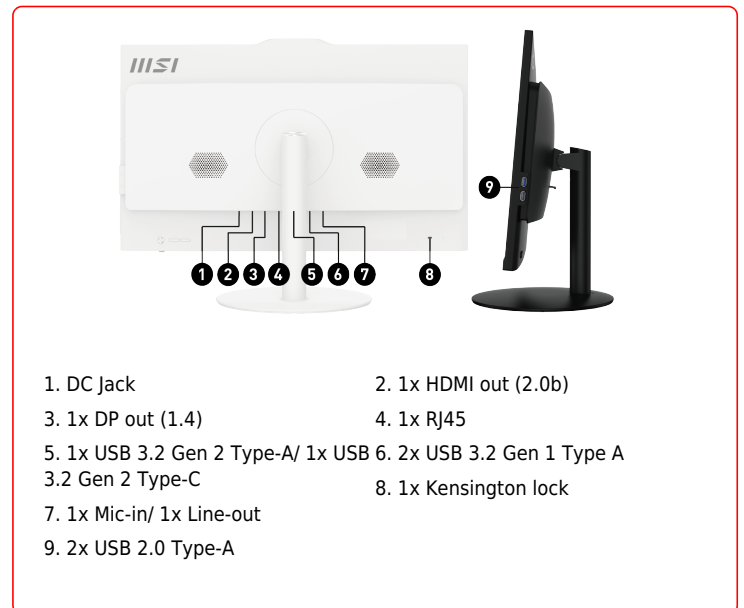

TPM Support

FW TPM design secures your confidential data with encryption keys.

Tool Less Design

Assemble and disassemble the stand without any tools needed.

Silent PRO Colling

3 independent chambers with exclusive thermal module provide the best solution while rendering, editing and multitasking

MSI Center

The MSI Center takes optimization to the next level with easily adjustable system modes and resources for a wide range of scenarios and needs.

CONNECTIONS

- | | |
|--|----------------------------|
| 1. DC Jack | 2. 1x HDMI out (2.0b) |
| 3. 1x DP out (1.4) | 4. 1x RJ45 |
| 5. 1x USB 3.2 Gen 2 Type-A / 1x USB 3.2 Gen 2 Type-C | 6. 2x USB 3.2 Gen 1 Type A |
| 7. 1x Mic-in / 1x Line-out | 8. 1x Kensington lock |
| 9. 2x USB 2.0 Type-A | |