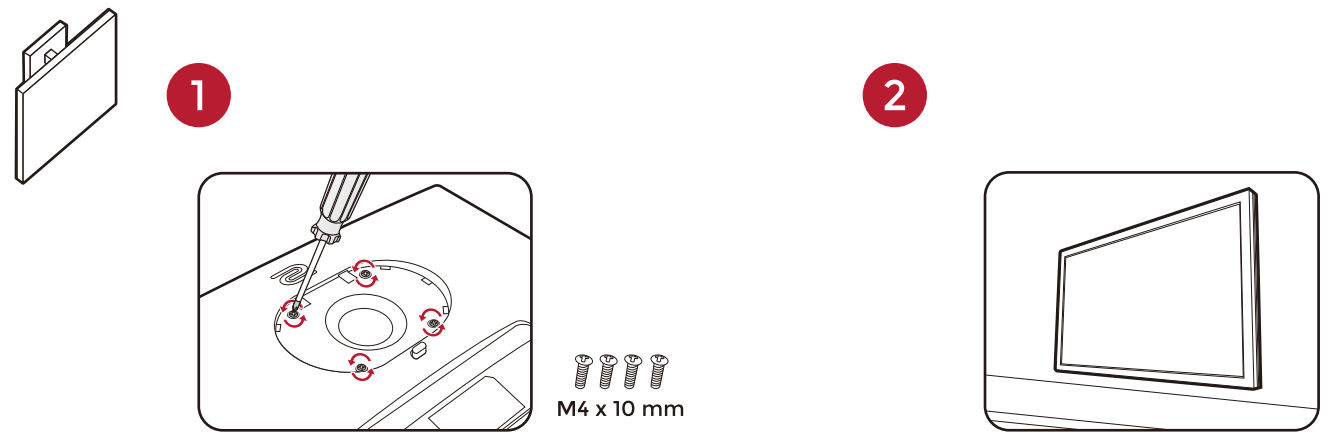

- 9 Video
- 10 Audio
- 11 S Switch

HDMI
HIGH-DEFINITION MULTIMEDIA INTERFACE
(For models with HDMI inputs)

P/N: 4J.XXXXX.XXX

Installing the Shield (optional step)

How to install Shields

(YouTube)

(Bilibili)