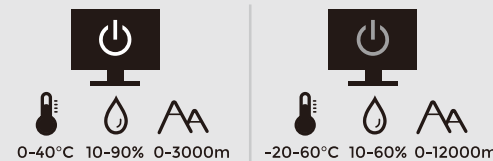

- 9 Video
- 10 Audio
- 11 S Switch

HDMI
HIGH-DEFINITION MULTIMEDIA INTERFACE
(For models with HDMI inputs)

P/N: 4J.XXXXX.XXX

Installing the Shield (optional step)

How to install Shields

(YouTube)

(Bilibili)