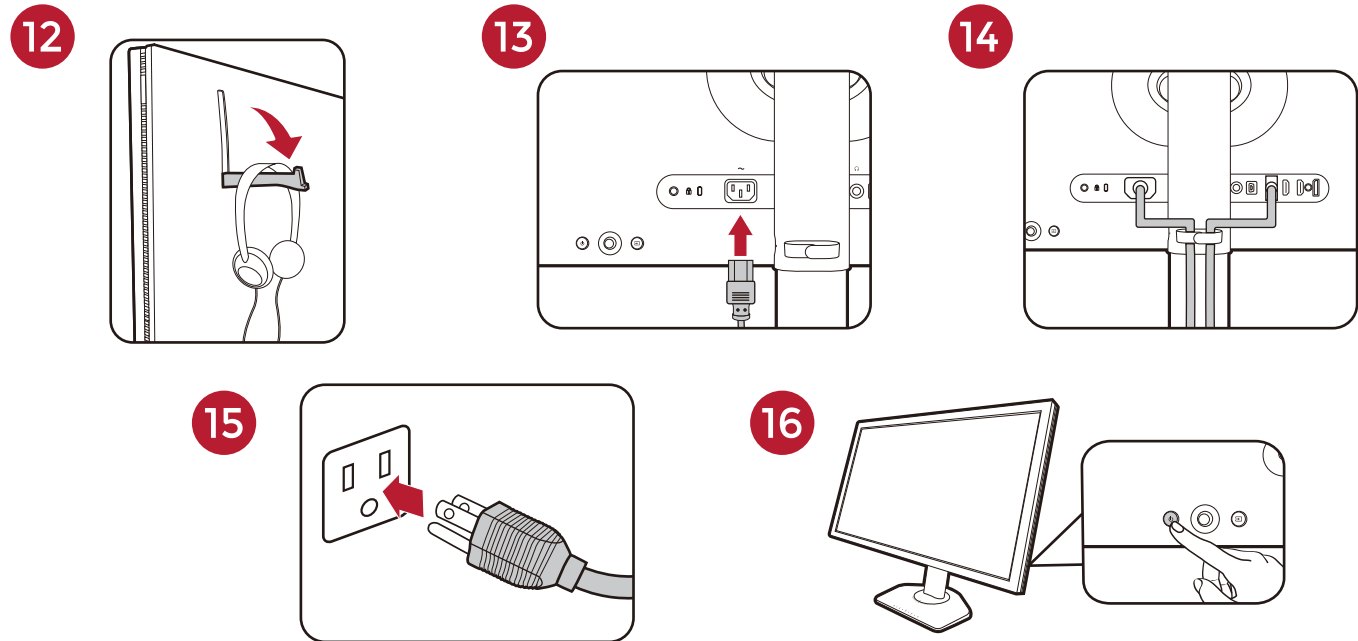

- 9 Video
- 10 Audio
- 11 S Switch

HDMI
HIGH-DEFINITION MULTIMEDIA INTERFACE
(For models with HDMI inputs)

P/N: 4J.XXXXX.XXX

Installing the Shield (optional step)

How to install Shields

(YouTube)

(Bilibili)