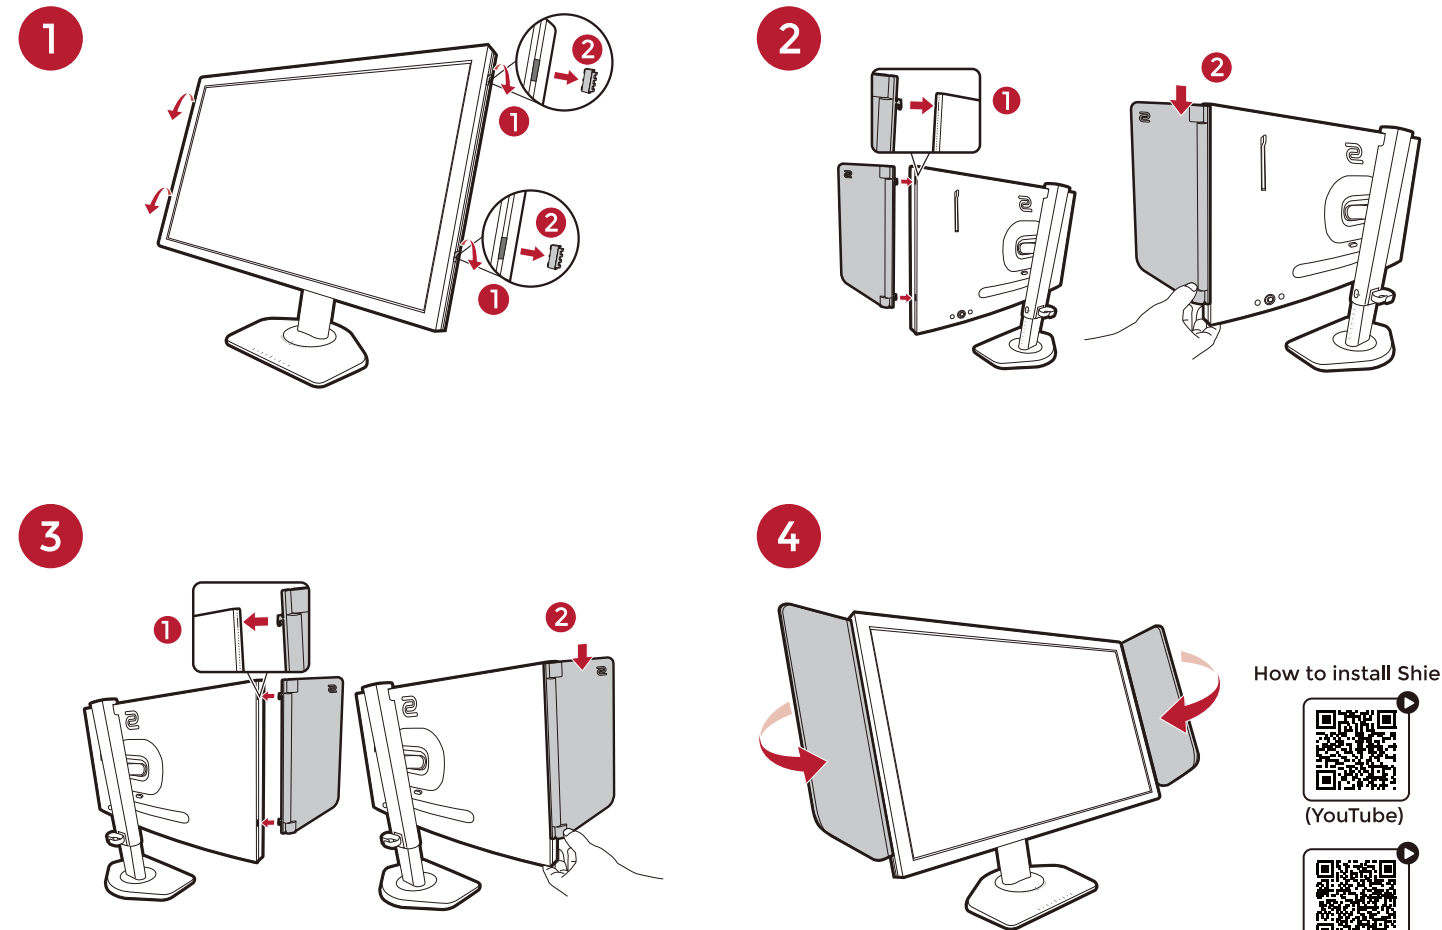

- 9 Video
- 10 Audio
- 11 S Switch

HDMI
HIGH-DEFINITION MULTIMEDIA INTERFACE
(For models with HDMI inputs)

P/N: 4J.XXXXX.XXX

Installing the Shield (optional step)

How to install Shields

(YouTube)

(Bilibili)