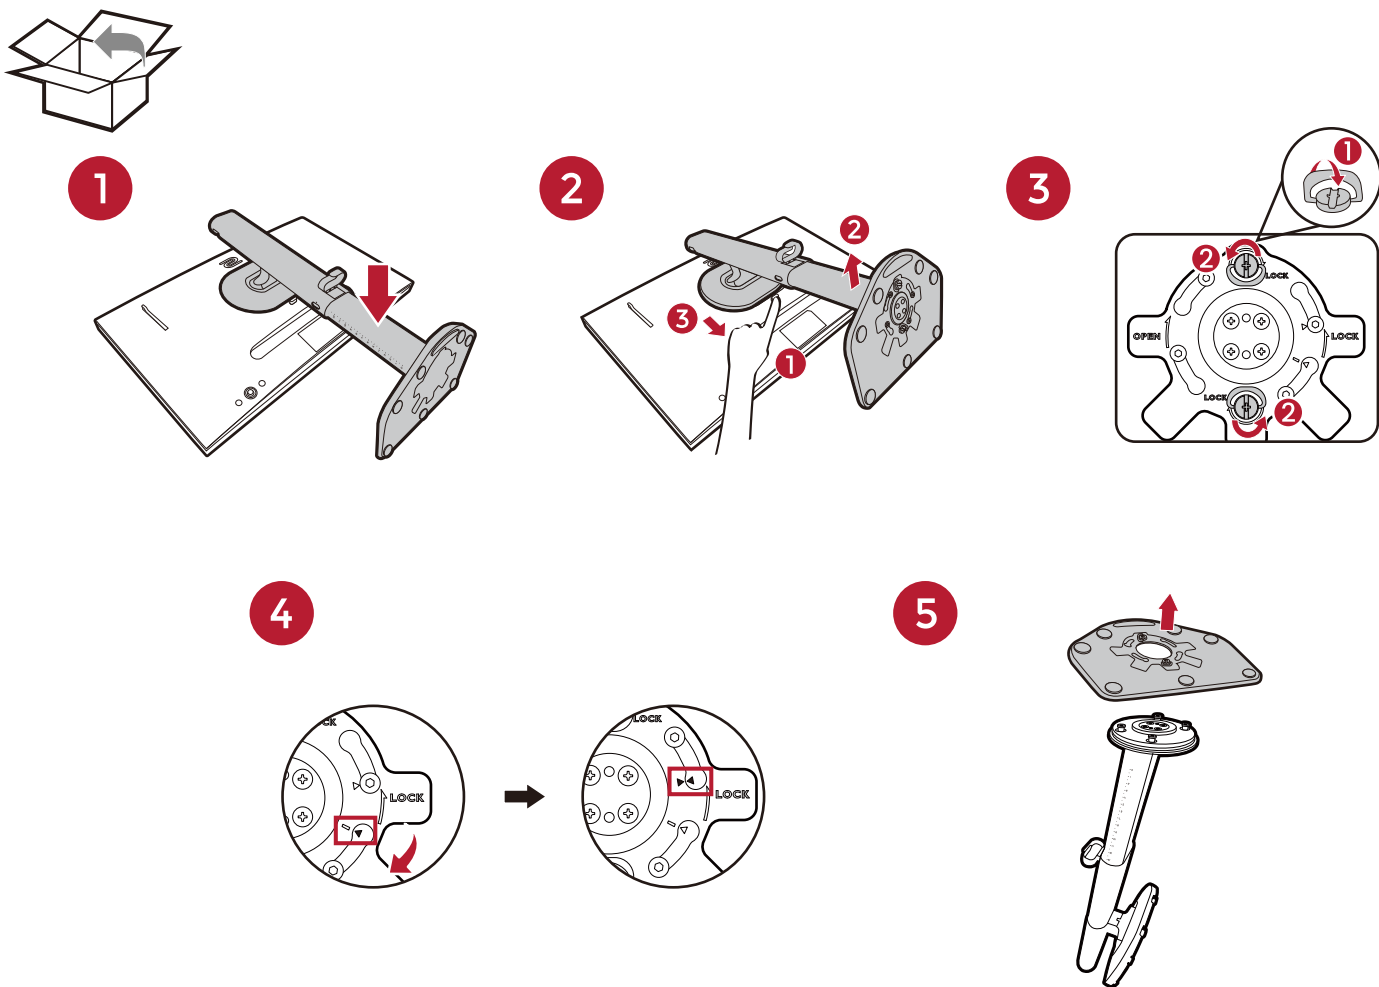

ZOWIE.BenQ.com >
Support > Downloads >
Model name > User Manual

For product support and more information

Official Website

ZOWIE e-Sports on YouTube

ZOWIE GEAR on Bilibili