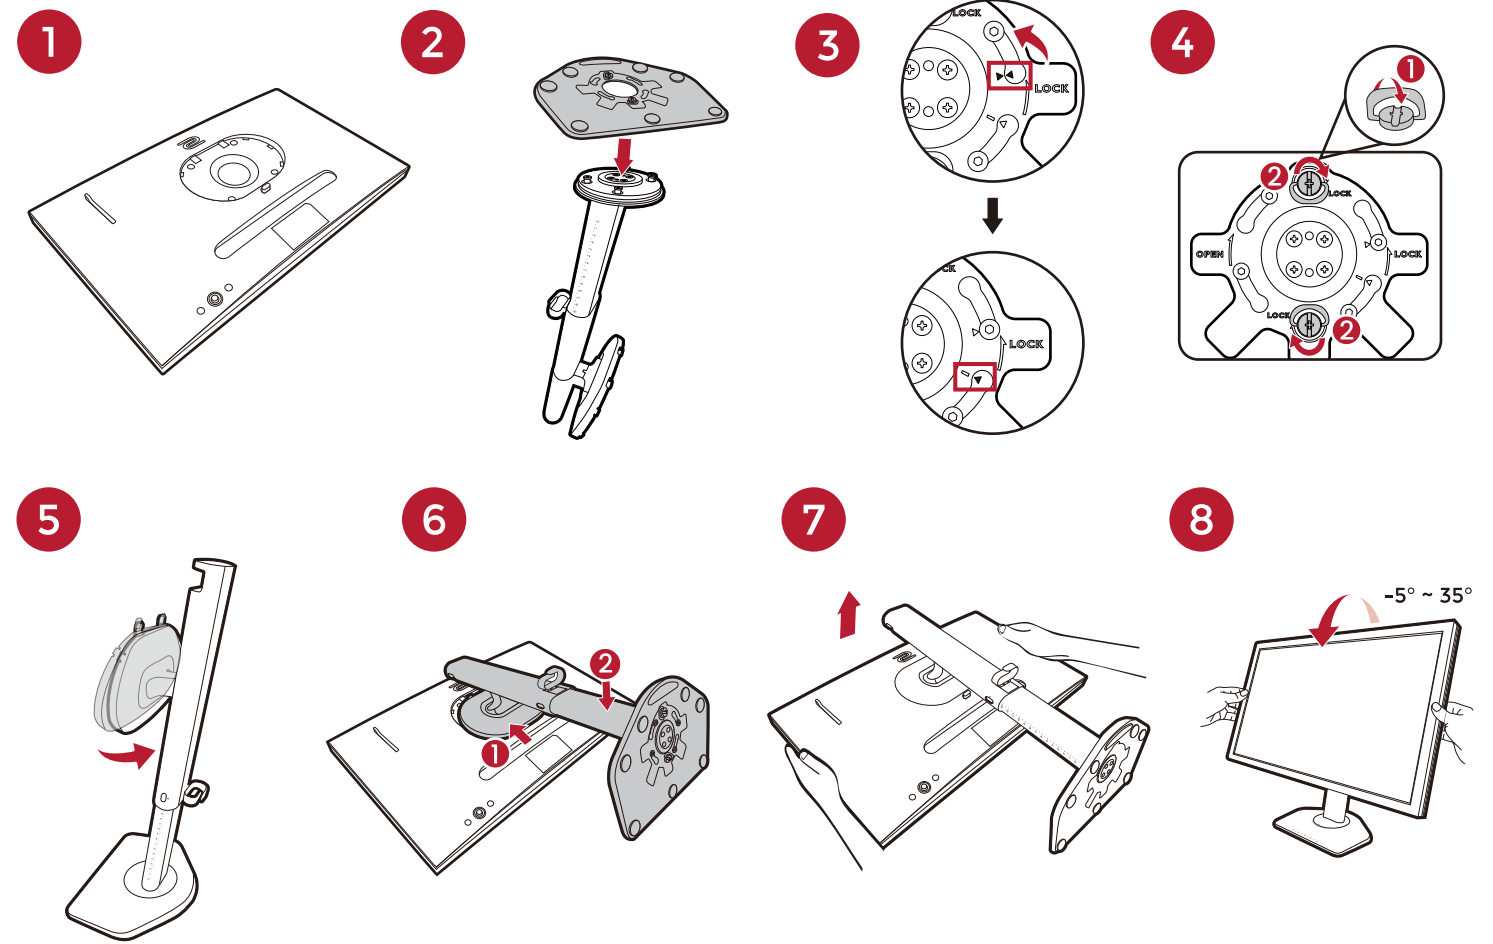

BenQ

XL MONITOR FOR e-SPORTS

XL Series
Quick Start Guide

DN: XL25X-EQ-V0

© 2023 BenQ Corporation. All rights reserved. Rights of modification reserved.

The terms HDMI, HDMI High-Definition Multimedia Interface, HDMI Trade Dress and the HDMI logos are trademarks or registered trademarks of HDMI Licensing Administrator, Inc.

- 9 Video
- 10 Audio
- 11 S Switch