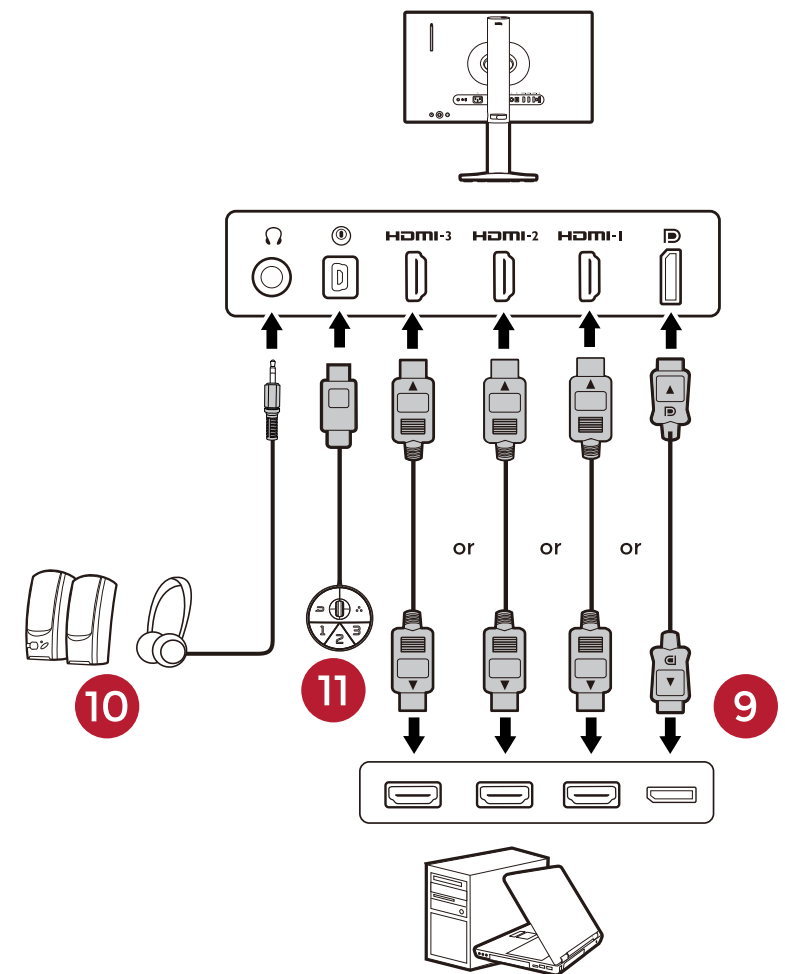

- 9 Video
- 10 Audio
- 11 S Switch

HDMI
HIGH-DEFINITION MULTIMEDIA INTERFACE
(For models with HDMI inputs)

P/N: 4J.XXXXX.XXX

Installing the Shield (optional step)

How to install Shields

(YouTube)

(Bilibili)