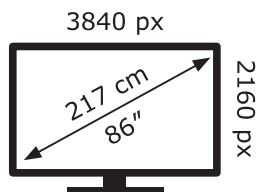

ENERG ⚡

LG Electronics

86UP801C0ZA

205 kWh/1000h

ABCDEF**G**

272 kWh/1000h

2019/2013