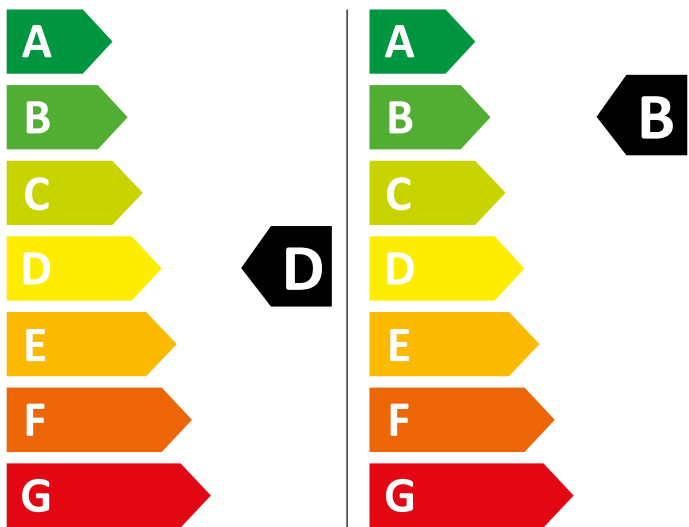

ENERG

HOTPOINT/ARISTON

BI WDHG 861485 EU

307 kWh/100

55 kWh/100

6,0 kg

8,0 kg

65 L