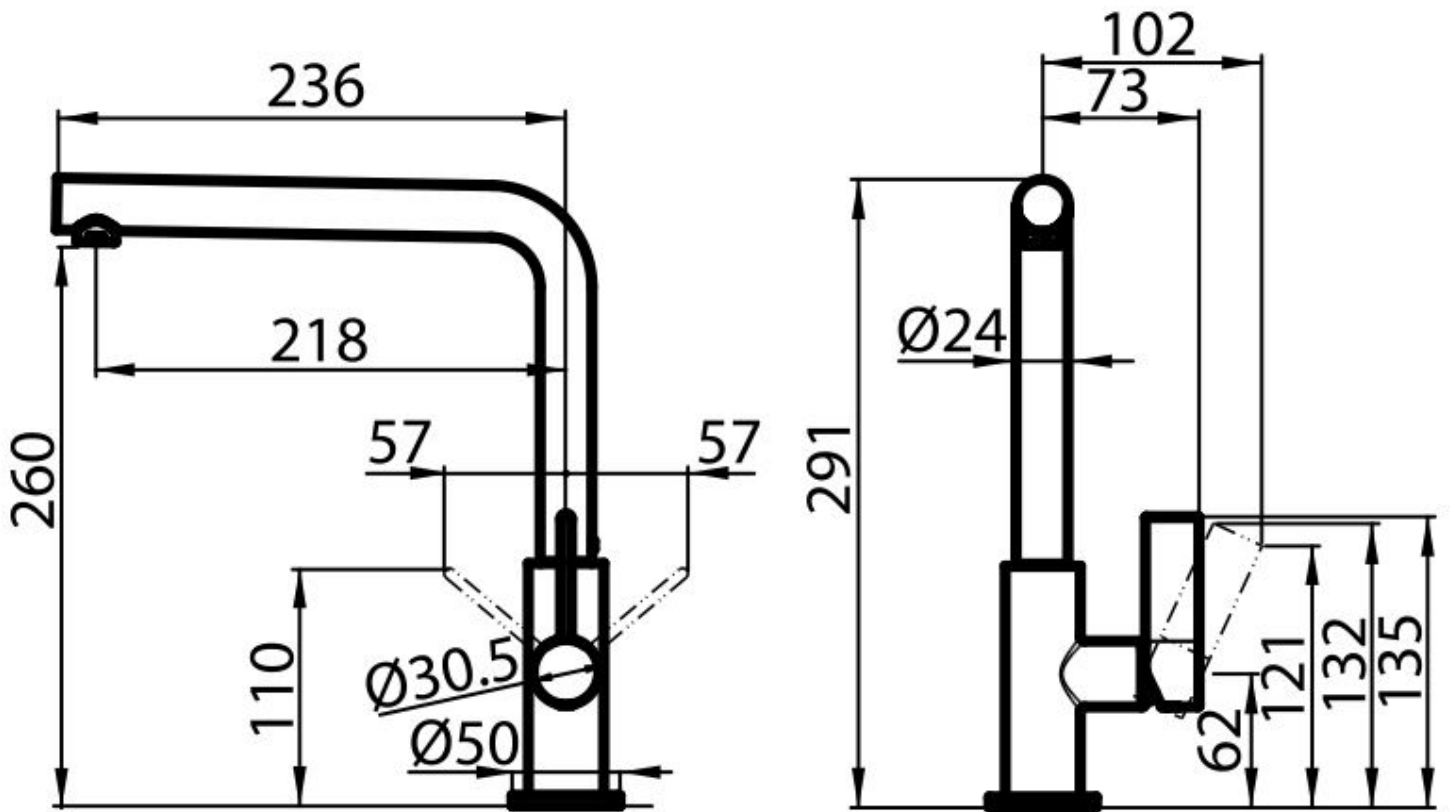

Cartuccia                                Con dischi ceramici

---

Foro mixer                              ø35mm

---

Ingombro posteriore                35mm

---

Spessore max top                    40mm

---

## DATI TECNICI