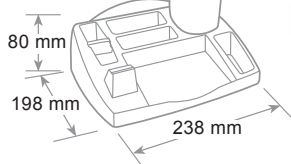

Portariviste Keep Colour Pastel Magazine file holder - Porte revues

Le aperture sul dorso permettono di intravedere il contenuto. Forma che permette di estrarre con facilità i documenti dall'archivio.

The content can be clearly seen, the open front making it possible to extract archived material with ease.

La forme et les ouvertures à l'arrière permettent d'entrevoir le contenu et la seuil avant très bas facilite la saisie des documents.

BL

V

G

VI

colori opachi - mat colors - couleurs opaques

ref.	colore/color/couleur	8003438...	pz/pcs
7118PASBL	azzurro / light blue / bleu	...023124	10
7118PASV	verde / green / vert	...023131	10
7118PASG	giallo / yellow / jaune	...023148	10
7118PASVI	lilla / lilac / lilas	...023155	10
7118PASAS	col. ass.	vedi ean col.	10

ref. 4121P...