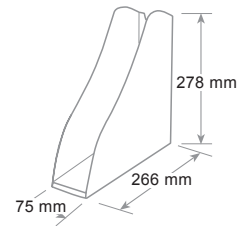

Portariviste Mydesk Magazine file holder Porte revues

Per archiviare riviste, cataloghi, cartelline. Le aperture sul dorso permettono di intravedere il contenuto. La soglia anteriore molto bassa permette di estrarre con facilità i documenti dall'archivio.

To file magazines, catalogues and dossiers. The content can be clearly seen, the open front makes it possible to extract archived material with ease.

Pour ranger les dossiers. La forme et les ouvertures à l'arrière permettent d'entrevoir le contenu et la seuil avant très bas facilite la saisie des documents.

colori opachi - mat colors - couleurs opaques

ref.	colore/color/couleur	8003438...	pz/pcs
7118 B	bianco / white / blanc	...014269	10
7118 N	nero / black / noir	...014252	10
7118 V	verde / green / vert	...014283	10
7118 TU	turchese / turquoise	...014276	10

Dimensione - Size - Dimension

263 x 130 x 112 h. mm

Set cancelleria Mydesk Desk set - Set de bureau

Composto da 1 portapenne, 1 bacinella portaoggetti, 1 tendinaastro.

Includes 1 pen holder, 1 desk organizer, 1 dispenser.

Composé par 1 pot bureau, 1 plumier de bureau, 1 dévidoir.

colori opachi - mat colors - couleurs opaques

ref.	colore/color/couleur	8003438...	pz/pcs
820 B	bianco / white / blanc	...016751	4
820 N	nero / black / noir	...016768	4
820 V	verde / green / vert	...018670	4
820TU	turchese / turquoise	...018663	4