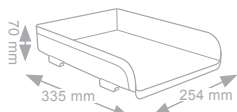

Portacorrispondenza Vintage Letter tray - Corbeille à courrier

Per A4 fino a cm 23 x 32. Sovrapponibile diritto o a scalare. A richiesta sono disponibili distanziali per sovrapporre due o più pezzi raddoppiando lo spazio tra i portacorrispondenza. Finitura lucida.

Takes A4 sheets up to cm 23 x 32. Can be stacked vertically or in steps, remaining stable. Plastic risers are available optional for stacking of two or more trays in order to double storage space. Glossy finish.

Accepte le format A4 et jusqu'à cm 23 x 32. Empilable en vertical ou à échelle. Sont disponibles des rehausse pour la superposition de plus corbeilles et doubler l'espace utile entre les corbeilles. Finition brillante.

ref.	colore/color/ couleur	8003438...	pz/pcs
85510MI	MILK	...032256	10

Portariviste Vintage Magazine file holder - Porte revues

Per archiviare riviste, cataloghi, cartelline. Le aperture sul dorso permettono di intravedere il contenuto. La soglia anteriore molto bassa permette di estrarre con facilità i documenti dall'archivio.

To file magazines, catalogues and dossiers. The content can be clearly seen, the open front makes it possible to extract archived material with ease.

Pour ranger les dossiers. La forme et les ouvertures à l'arrière permettent d'entrevoir le contenu et la seuil avant très bas facilite la saisie des documents.