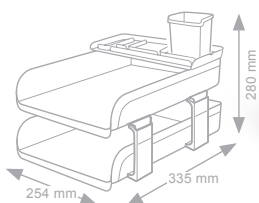

VINTAGE PALETTE: COLORA IL TUO AMBIENTE

PORTA IN UFFICIO O IN CASA I ROMANTICI COLORI VINTAGE E GODITI LE NOSTALGICHE SFUMATURE DI QUESTI COMPLEMENTI: L'AZZURRO DELLA CARTA DA ZUCCHERO, IL CALDO COLORE DEL CARAMELLO E IL BIANCO CREMOSO DEL LATTE
...E LA MENTE TORNA AGLI ANNI 50 !

Sugar

VINTAGE Palette: Color Your Environment

Bring the romantic Vintage colors to the office or home and enjoy the nostalgic shades of these accessories: the blue of sugar paper, the warm color of caramel and the creamy white of milk ... And the mind goes back to the 50s!

Palette VINTAGE : Colorez votre environnement

Apportez les couleurs romantiques Vintage au bureau ou à la maison et profitez des nuances nostalgiques de ces accessoires : le bleu du papier sucré, la couleur chaude du caramel et le blanc crème du lait... Et l'esprit remonte aux années 50!

KIT IN GIFT BOX

Set scrivania
Desk set - Set bureau

5 pz/pcs

2 portacorrispondenza con distanziali - 1 bacinella - 1 portapenna - 1 righello cm.16
2 letter tray with risers - 1 pen tidy - 1 pen holder - 1 ruler cm16
2 corbeilles à courrier avec rehausses - 1 plumier de bureau - 1 pot à crayon - 1 règle cm.16

ref.	colore/color/couleur	8003438...	pz/pcs
830SU	SUGAR	...032089	1