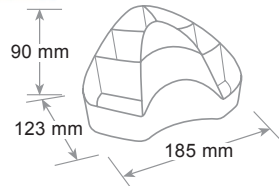

Multipot Mydesk Desk organizer - Multipot

Pratico sulla scrivania, per contenere penne e accessori vari.
Large capacious, stable pen holder for the desk top.
Pratique pour rassembler et ranger les accessoires de bureau.

colori opachi - mat colors - couleurs opaques

ref.	colore/color/ couleur	8003438...	pz/pcs
7121 B	bianco / white / blanc	...014368	6
7121 N	nero / black / noir	...012500	6
7121 V	verde / green / vert	...014351	6
7121 TU	turchese / turquoise	...014375	6
7121 AS	assortiti / assorted	...016713	6

colori trasparenti - transparent colors - couleurs transparent → pag. 152

Bacinella portaogetti Mydesk Desk organizer - Plumier de bureau

Divisori per organizzare gli accessori di cancelleria. La bacinella è sovrapponibile al portacorrispondenza Mydesk.

Dividers designed to contain stationery accessories. The organizer can be stacked on the letter tray My desk.

Compartiments pour organiser les accessoires de papeterie. Le plumier est superposable à la corbeille a courrier Mydesk.

colori opachi - mat colors - couleurs opaques

ref.	colore/color/ couleur	8003438...	pz/pcs
8110 B	bianco / white / blanc	...015099	10
8110 N	nero / black / noir	...015068	10
8110 V	verde / green / vert	...015082	10
8110 TU	turchese / turquoise	...015075	10

Portapenne Mydesk Pen holder - Pot à crayon

Grande capienza e stabilità sulla scrivania. Finitura lucida.
Large capacious, stable pen holder for the desk top. Glossy finish.
Bonne contenance et très stable sur le bureau. Finition brillante.

colori opachi - mat colors - couleurs opaques

ref.	colore/color/ couleur	8003438...	pz/pcs
8111 B	bianco / white / blanc	...015051	12
8111 N	nero / black / noir	...015020	12
8111 V	verde / green / vert	...015044	12
8111 TU	turchese / turquoise	...015037	12