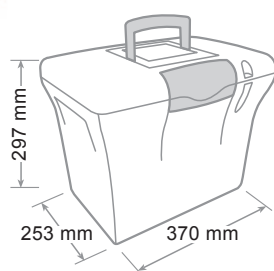

ref. 170GR...

5 CARTELLINE A4 INCLUDE
A4 PAPER FILES INCLUDED
DOSSIERS A4 INCLUS
33cm

Valigetta Smile Mobile suspension file case Mallette

Maniglia a scomparsa
Carry handle lodge
Poignée rétractable

BL V colori opachi - mat colors - colori opaques