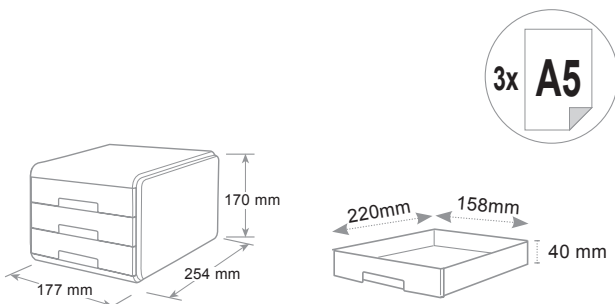

MINI Cassettiere Mydesk
Drawers cabinet - Bloc tiroirs

B N V TU colori opachi - mat colors - couleurs opaques

ref.	colore/color/ couleur	8003438...	pz/pcs
19P3PNB	bianco / white / blanc	...020192	4
19P3PNN	nero / black / noir	...020161	4
19P3PNV	verde / green / vert	...020185	4
19P3PNTU	turchese / turquoise	...020178	4
19P3PNAS	assortiti / assorted / assorties		4