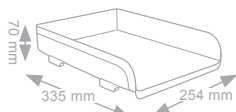

ref.	colore/color/ couleur	8003438...	pz/pcs
85510CA	CAMEL	...032249	10

Portariviste Vintage Magazine file holder - Porte revues

Per archiviare riviste, cataloghi, cartelline. Le aperture sul dorso permettono di intravedere il contenuto. La soglia anteriore molto bassa permette di estrarre con facilità i documenti dall'archivio.

To file magazines, catalogues and dossiers. The content can be clearly seen, the open front makes it possible to extract archived material with ease.

Pour ranger les dossiers. La forme et les ouvertures à l'arrière permettent d'entrevoir le contenu et le seuil avant très bas facilite la saisie des documents.