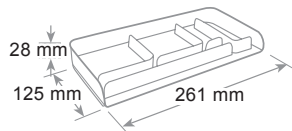

Multipot Mydesk Desk organizer - Multipot

Pratico sulla scrivania, per contenere penne e accessori vari.
Large capacious, stable pen holder for the desk top.
Pratique pour rassembler et ranger les accessoires de bureau.

colori opachi - mat colors - couleurs opaques

ref.	colore/color/ couleur	8003438...	pz/pcs
7121 B	bianco / white / blanc	...014368	6
7121 N	nero / black / noir	...012500	6
7121 V	verde / green / vert	...014351	6
7121 TU	turchese / turquoise	...014375	6
7121 AS	assortiti / assorted	...016713	6

colori trasparenti - transparent colors - couleurs transparent → pag. 152

Bacinella portaogetti Mydesk Desk organizer - Plumier de bureau

Divisori per organizzare gli accessori di cancelleria. La bacinella è sovrapponibile al portacorrispondenza Mydesk.

Dividers designed to contain stationery accessories. The organizer can be stacked on the letter tray My desk.

Compartiments pour organiser les accessoires de papeterie. Le plumier est superposable à la corbeille a courrier Mydesk.

colori opachi - mat colors - couleurs opaques

ref.	colore/color/ couleur	8003438...	pz/pcs
8110 B	bianco / white / blanc	...015099	10
8110 N	nero / black / noir	...015068	10
8110 V	verde / green / vert	...015082	10
8110 TU	turchese / turquoise	...015075	10

Portapenne Mydesk Pen holder - Pot à crayon

Grande capienza e stabilità sulla scrivania. Finitura lucida.
Large capacious, stable pen holder for the desk top. Glossy finish.
Bonne contenance et très stable sur le bureau. Finition brillante.

colori opachi - mat colors - couleurs opaques

ref.	colore/color/ couleur	8003438...	pz/pcs
8111 B	bianco / white / blanc	...015051	12
8111 N	nero / black / noir	...015020	12
8111 V	verde / green / vert	...015044	12
8111 TU	turchese / turquoise	...015037	12