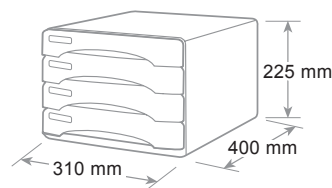

4 CASSETTI
4 drawers
4 tiroirs

ref.	colore/color/ couleur	8003438...	pz/pcs
13P 4P N	nero / black / noir	...713438	1
13P 4P A	blu / blue / blue	...713445	1
13P 4P GR	grigio / grey / gris	...713421	1
TR 13P 4P BL	azzurro / light blue / bleu clair	...723444	1
TR 13P 4P V	verde / green / vert	...723420	1

- ● ● cassetti opachi / mat drawers - tiroirs opaques
- ● ● cassetti trasparenti / transparent drawers - tiroirs transparentes