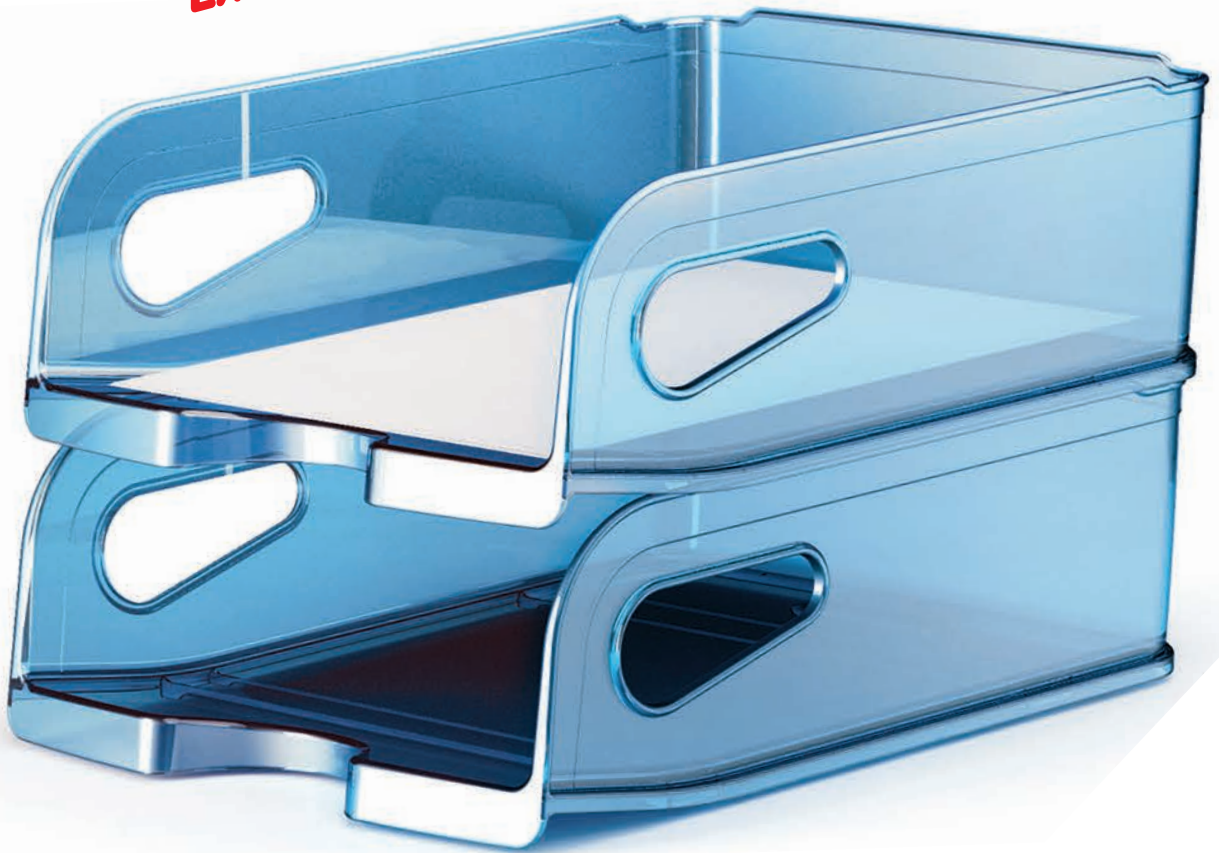

mod. **MAXI**

EXTRA STRONG

Office items - Articles de bureau

A4 ✓

25,5
X
32
cm ✓

ref. 18MAX...

Portacorrispondenza mod. MAXI
Letter tray - Corbeille à courrier

Molto robusto e resistente. Doppia altezza per alloggiare corrispondenza, cartelle o piccoli pacchi. Impugnature laterali. Per fogli formato A4 fino a cm 25,5 x 32. Sovrapponibile dritto o a scalare. Ampia apertura frontale che facilita l'accesso ai documenti anche quando sono impilati.

Very robust and durable. Double height to accommodate correspondence, folders or small packages. Side grips. For A4 sheets up to 25,5 x 32 cm. Stackable in vertical or degrading. Wide front opening that facilitates access to documents even when stacked.

Très robuste et durable. Double hauteur pour la correspondance, les dossiers ou les petits colis. Poignées latérales. Pour les feuilles A4 jusqu'à 25,5 x 32 cm, empilables en vertical ou à échelle. Large ouverture frontale facilitant l'accès aux documents même empilés.