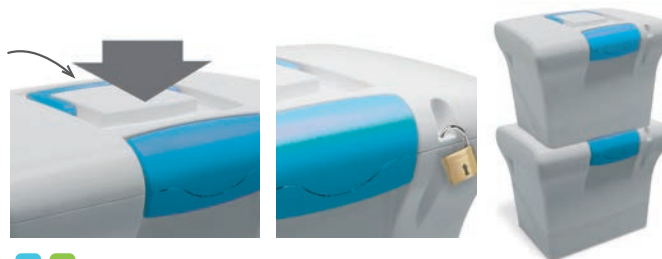

ref. 170GR...

5 CARTELLINE A4 INCLUDE
A4 PAPER FILES INCLUDED
DOSSIERS A4 INCLUS
33cm

Valigetta Smile Mobile suspension file case Mallette

Maniglia a scomparsa
Carry handle lodge
Poignée rétractable

BL V colori opachi - mat colors - colori opaques