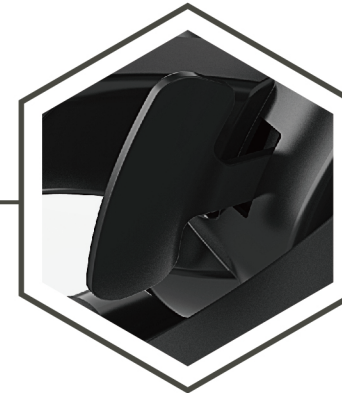

# AUTOMOBILI LAMBORGHINI GAMING STEERING WHEEL

Soft material for maximum comfort

Programmable buttons

Clamp

Butterfly gear shift

Led indicator

- 9,19" wheel diameter
- 270° angle lock to lock
- Rumble vibration
- Rubber grips
- D-pad navigation
- Dual paddles
- Foldable pedal footrest
- 6 powerful suction cups to ensure stability
- Spring loaded pedals
- 2.1m usb cable length
- Platform supported: PS4, PC X-input as default and D-input
- Inspired to real Lamborghini steering wheels