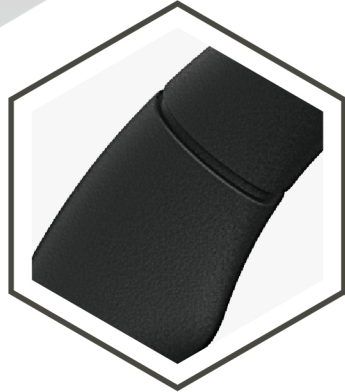

**AUTOMOBILI  
LAMBORGHINI  
GAMING STEERING  
WHEEL**

# AUTOMOBILI LAMBORGHINI GAMING STEERING WHEEL

Soft material for maximum comfort

Programmable buttons

Clamp

Butterfly gear shift

Led indicator

- 9,19" wheel diameter
- 270° angle lock to lock
- Rumble vibration
- Rubber grips
- D-pad navigation
- Dual paddles
- Foldable pedal footrest
- 6 powerful suction cups to ensure stability
- Spring loaded pedals
- 2.1m usb cable length
- Platform supported: PS4, PC X-input as default and D-input
- Inspired to real Lamborghini steering wheels