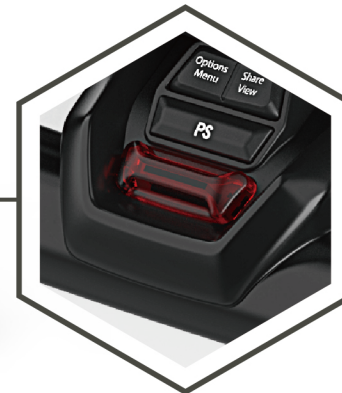

# AUTOMOBILI LAMBORGHINI GAMING STEERING WHEEL

Soft material for maximum comfort

Programmable buttons

Clamp

Butterfly gear shift

Led indicator

- 9,19" wheel diameter
- 270° angle lock to lock
- Rumble vibration
- Rubber grips
- D-pad navigation
- Dual paddles
- Foldable pedal footrest
- 6 powerful suction cups to ensure stability
- Spring loaded pedals
- 2.1m usb cable length
- Platform supported: PS4, PC X-input as default and D-input
- Inspired to real Lamborghini steering wheels