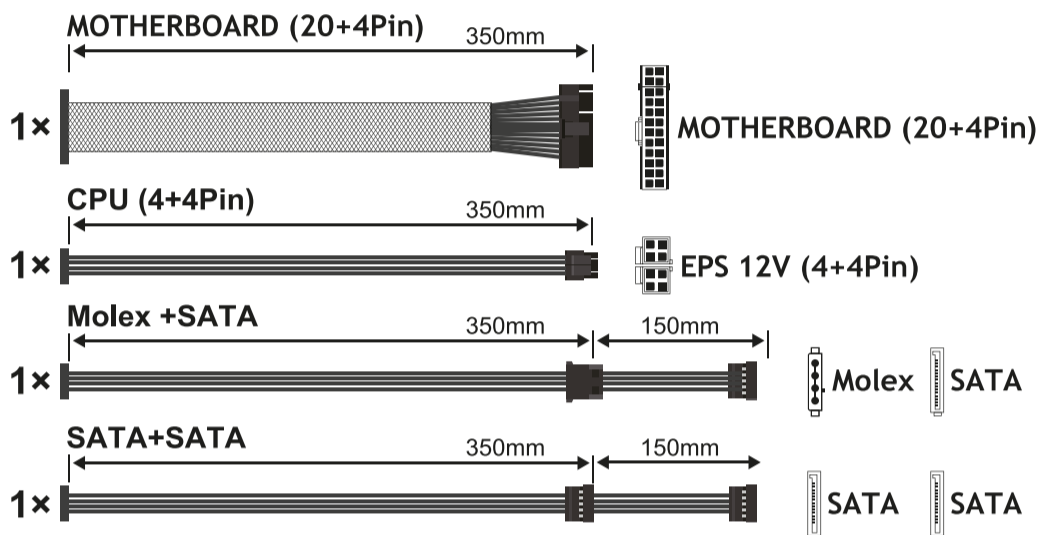

## Technical Specifications

- Inner Power Supply for Computer
- Input voltage 230 Vac
- Compatible with TFX
- 8 cm Silent Cooling Fan
- Overvoltage protection
- Overload protection
- Short-circuit protection
- High MTBF
- High reliability
- High efficiency
- Fan speed temperature control
- Black Colour
- Dim: 8.5x6.5x17.5 cm (WxHxD)