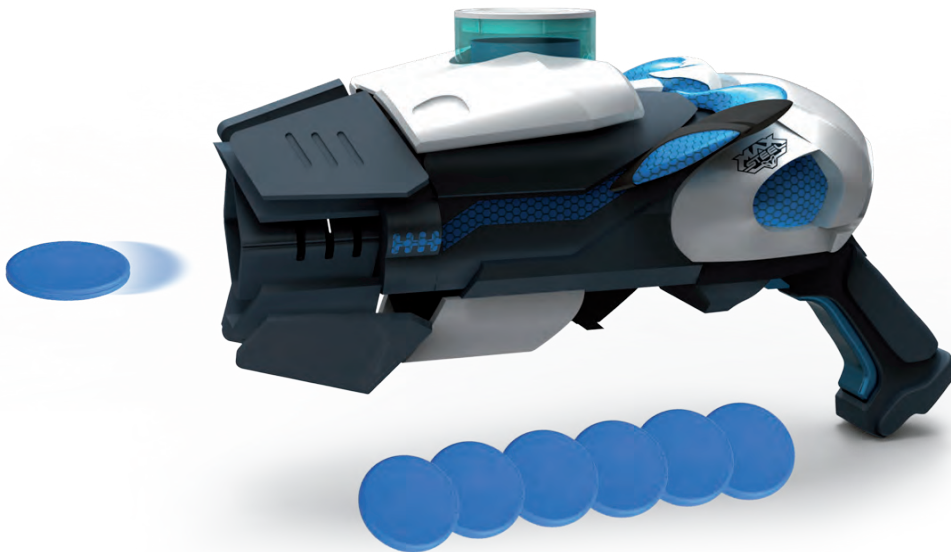

Max Steel Blaster Darts

cod. ean 8005124009511

imb. 6

4 x LR14

80 05124 009511

+3
anni

GG00952

Max Steel
Spada Glow In The Dark