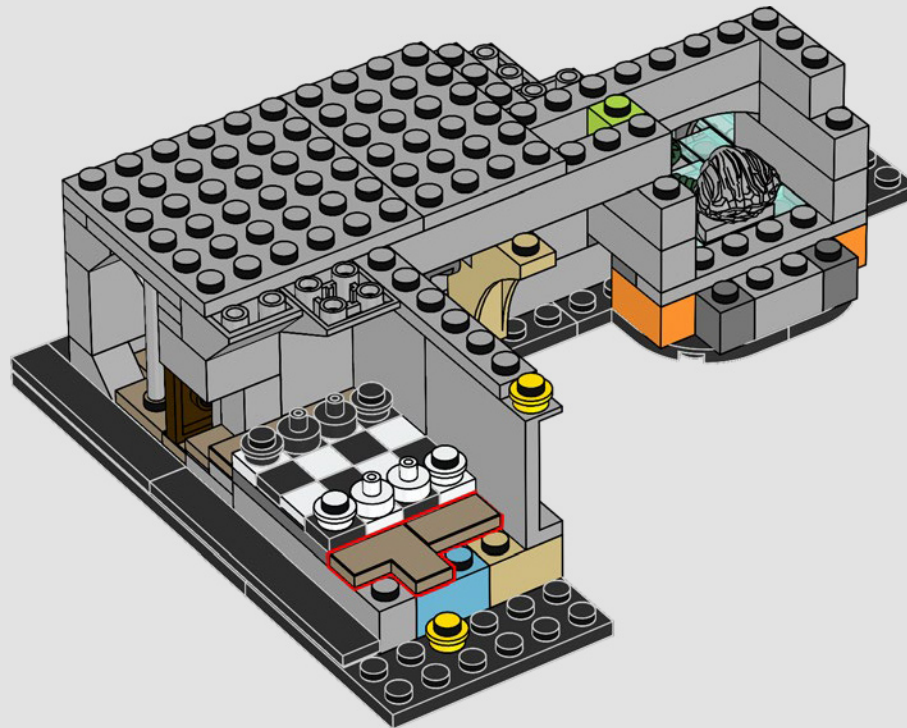

36

37

38

39

40

41

The Winged Key room was Professor Flitwick's clever construction, as one of the obstacles the Hogwarts™ staff designed to protect the secret hiding place of the Philosopher's Stone™.

42

43

44

45

46

47

48

49

The Chessboard Chamber was another obstacle protecting the Philosopher's Stone™ – one that required strategic skills, bravery and sacrifice. Ron fully deserved the 50 points he got for orchestrating his epic game!