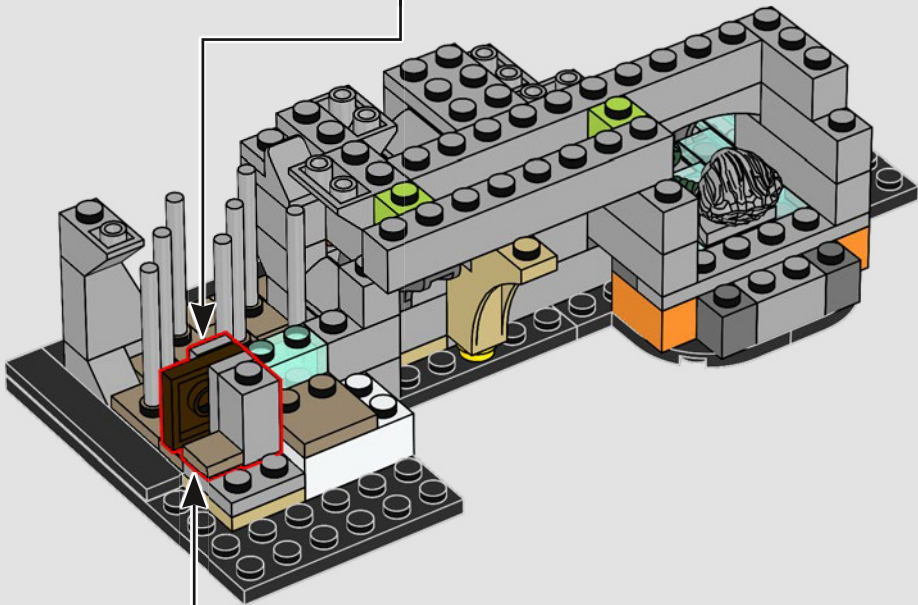

36

37

38

39

40

41

The Winged Key room was Professor Flitwick's clever construction, as one of the obstacles the Hogwarts™ staff designed to protect the secret hiding place of the Philosopher's Stone™.

42

43

44

45

46

47

48

49

The Chessboard Chamber was another obstacle protecting the Philosopher's Stone™ – one that required strategic skills, bravery and sacrifice. Ron fully deserved the 50 points he got for orchestrating his epic game!