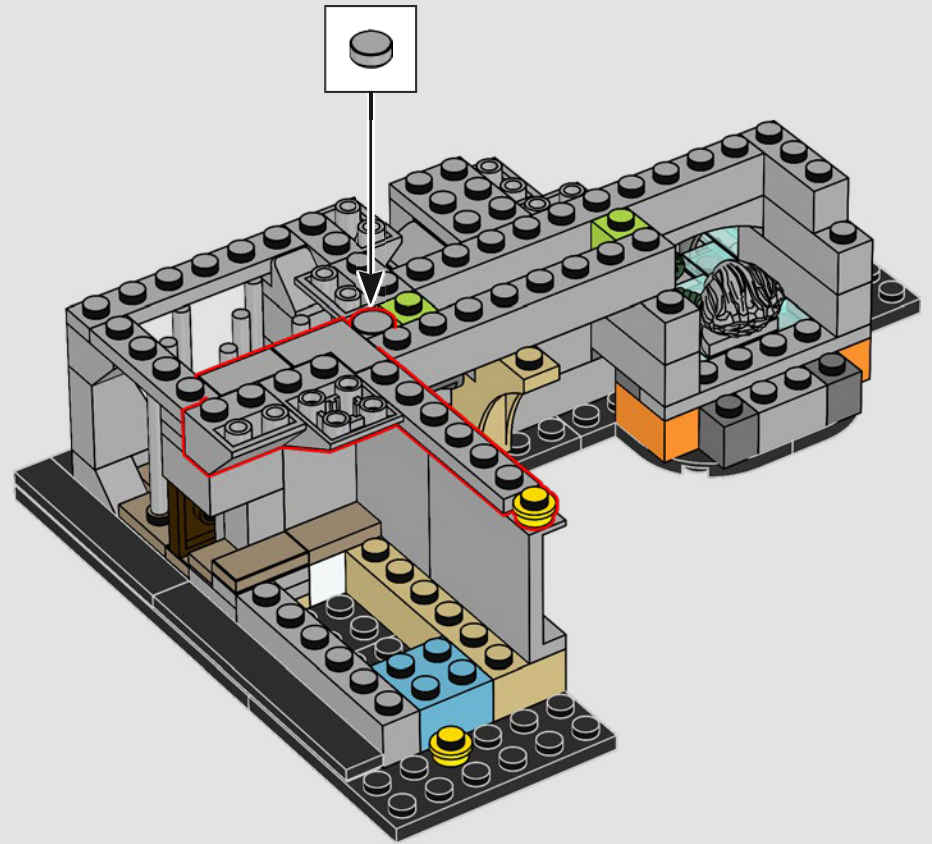

36

37

38

39

40

41

The Winged Key room was Professor Flitwick's clever construction, as one of the obstacles the Hogwarts™ staff designed to protect the secret hiding place of the Philosopher's Stone™.

42

43

44

45

46

47

48

49

The Chessboard Chamber was another obstacle protecting the Philosopher's Stone™ – one that required strategic skills, bravery and sacrifice. Ron fully deserved the 50 points he got for orchestrating his epic game!