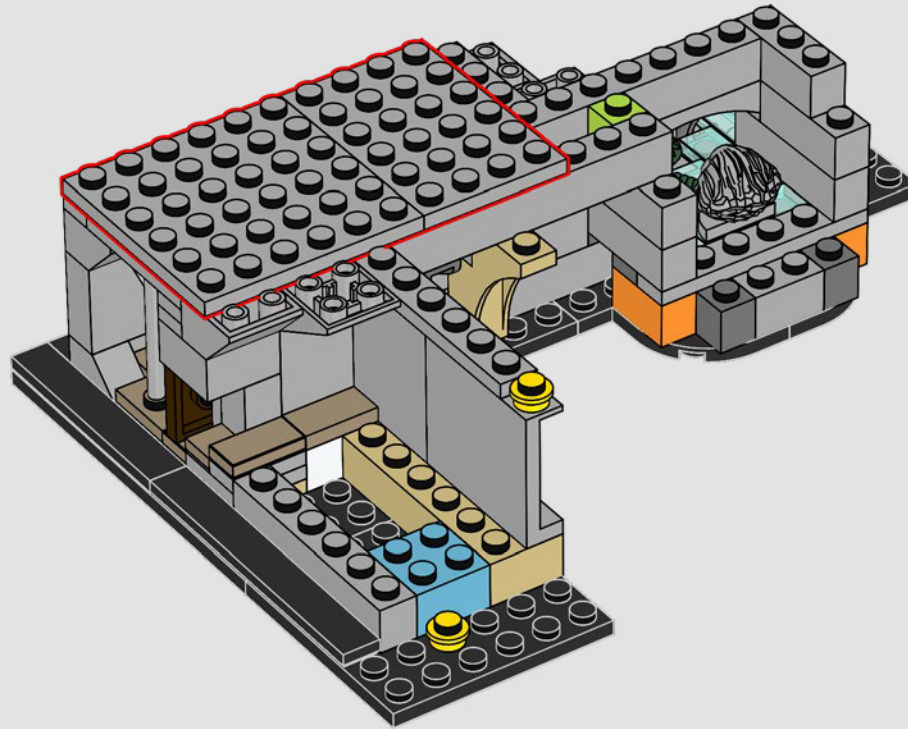

43

44

45

46

47

48

49

The Chessboard Chamber was another obstacle protecting the Philosopher's Stone™ – one that required strategic skills, bravery and sacrifice. Ron fully deserved the 50 points he got for orchestrating his epic game!