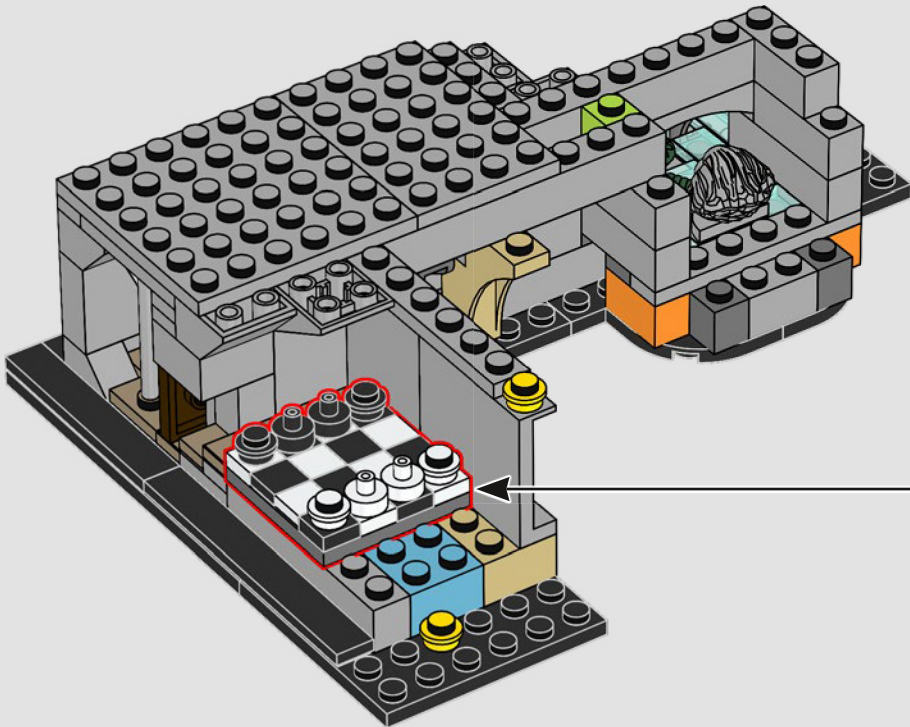

36

37

38

39

40

41

The Winged Key room was Professor Flitwick's clever construction, as one of the obstacles the Hogwarts™ staff designed to protect the secret hiding place of the Philosopher's Stone™.

42

43

44

45

46

47

48

49

The Chessboard Chamber was another obstacle protecting the Philosopher's Stone™ – one that required strategic skills, bravery and sacrifice. Ron fully deserved the 50 points he got for orchestrating his epic game!