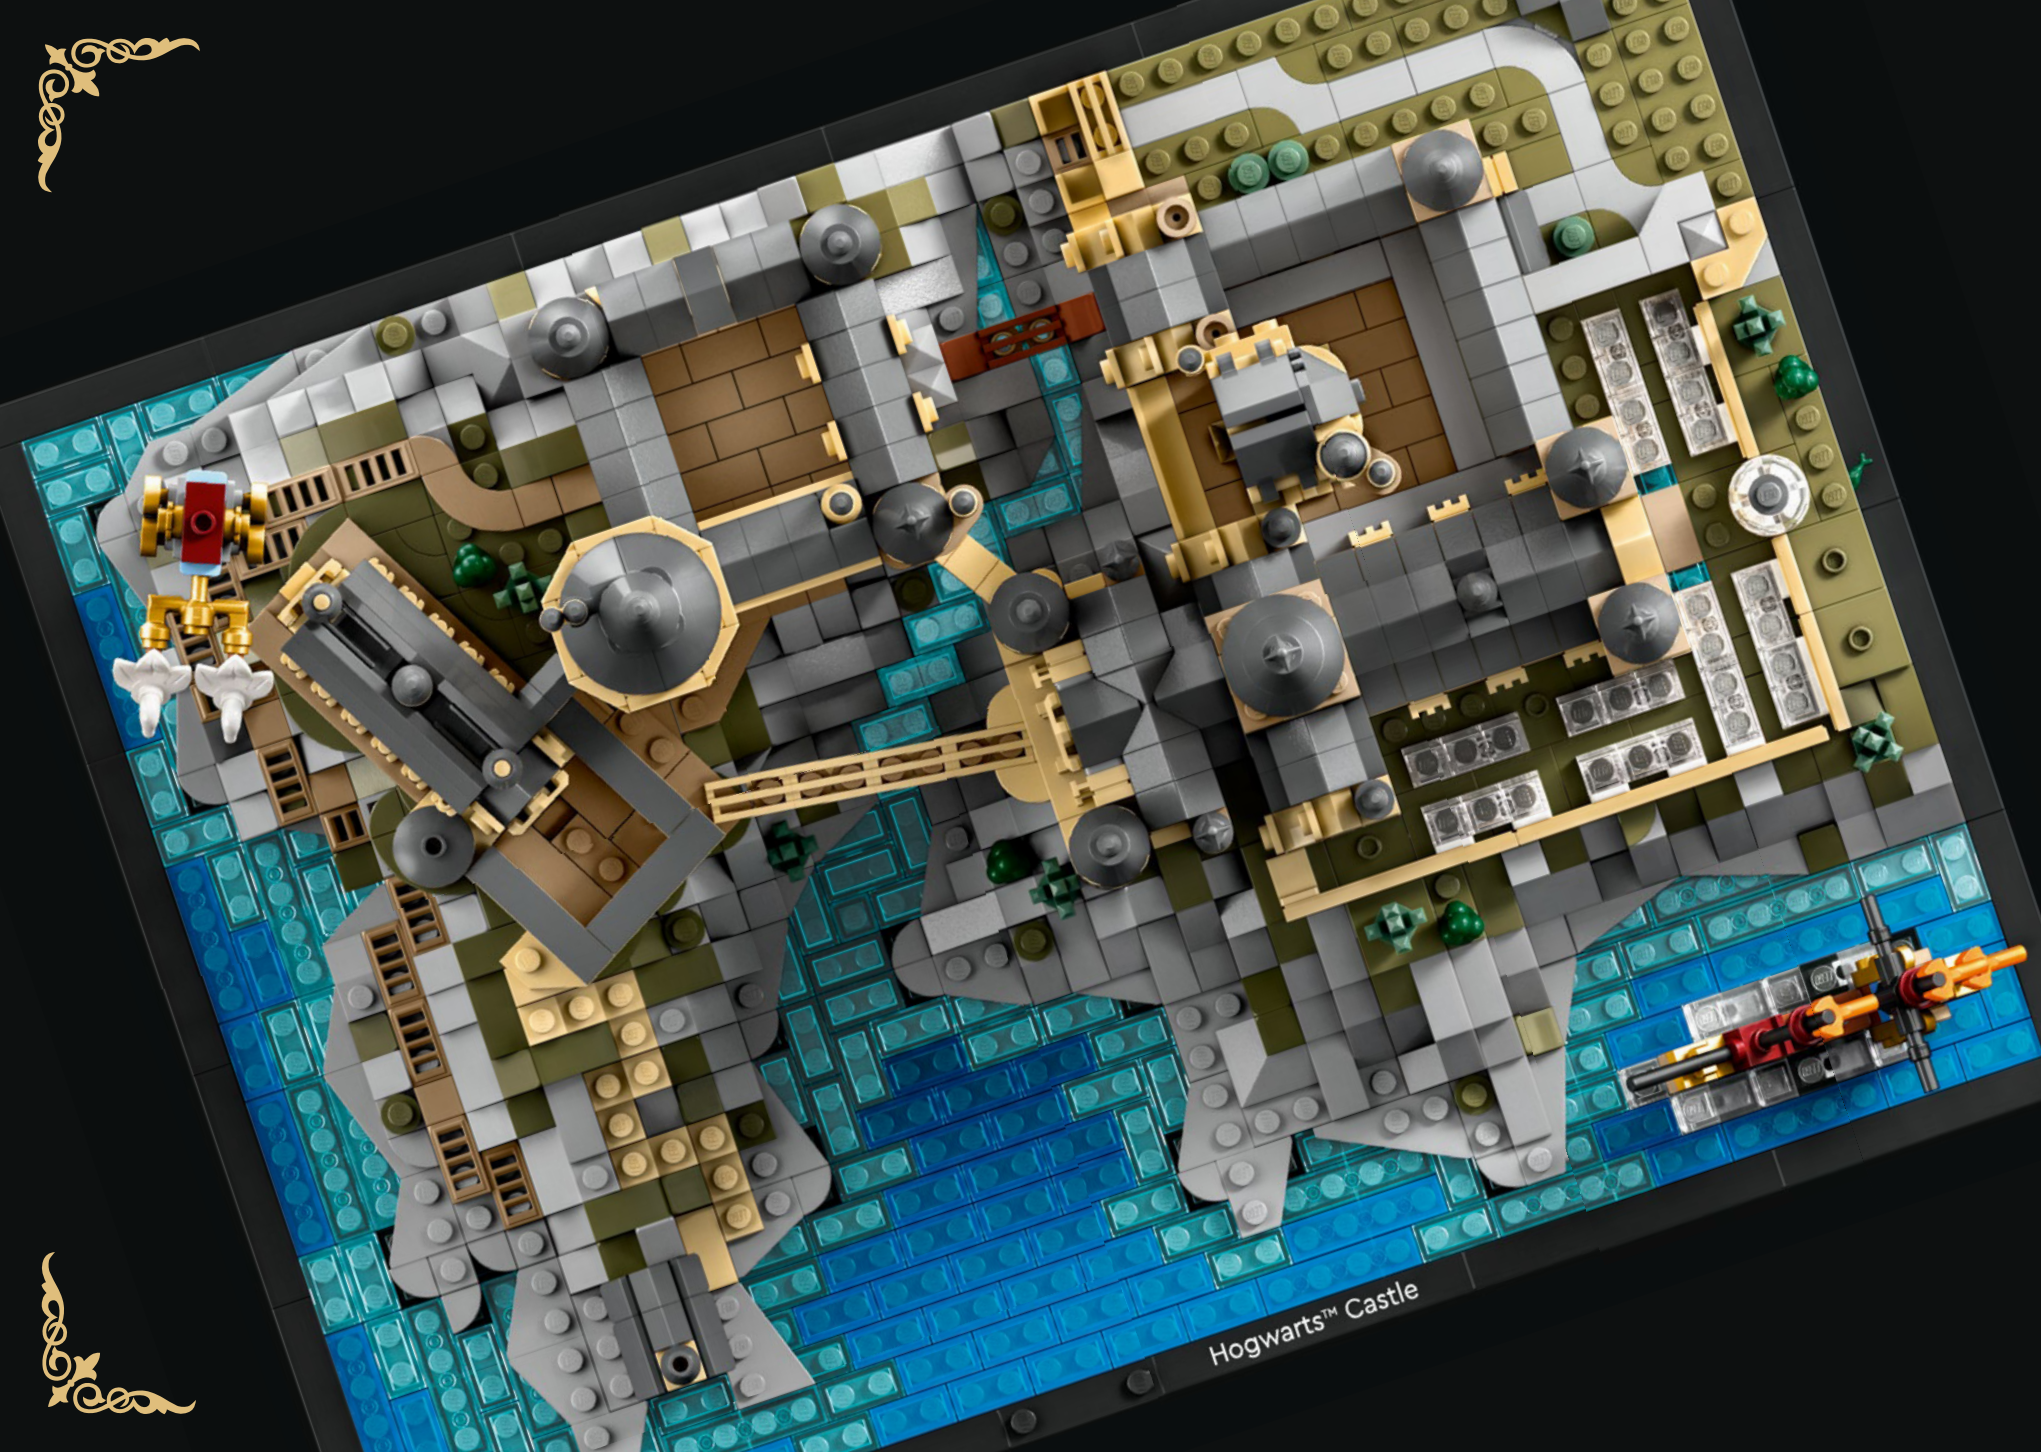

Hogwarts™ Castle