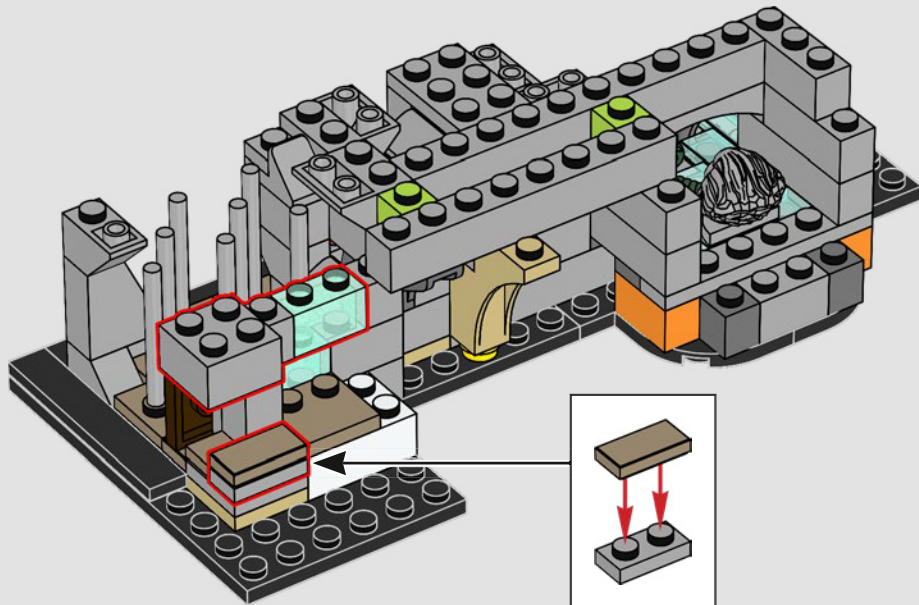

36

37

38

39

40

41

The Winged Key room was Professor Flitwick's clever construction, as one of the obstacles the Hogwarts™ staff designed to protect the secret hiding place of the Philosopher's Stone™.

42

43

44

45

46

47

48

49

The Chessboard Chamber was another obstacle protecting the Philosopher's Stone™ – one that required strategic skills, bravery and sacrifice. Ron fully deserved the 50 points he got for orchestrating his epic game!