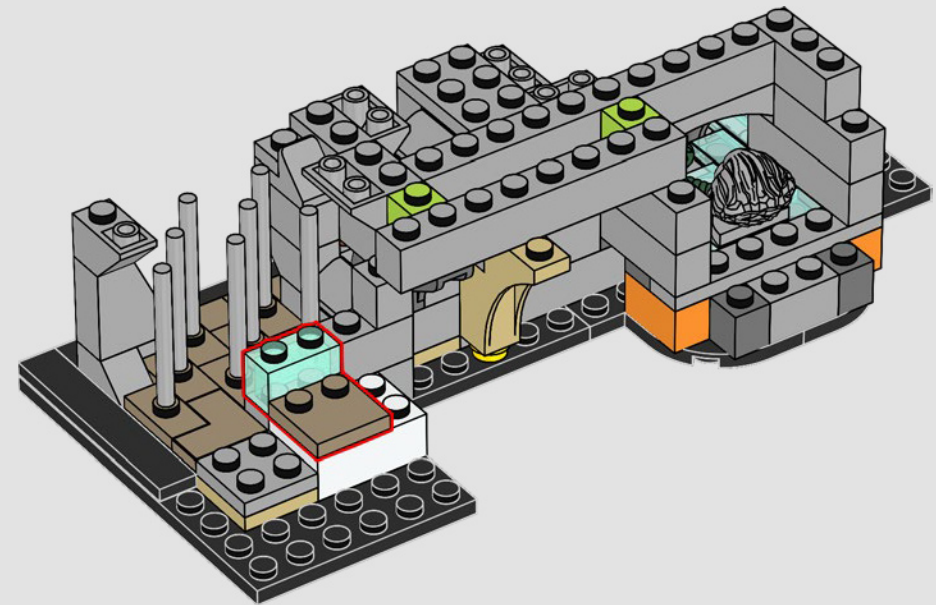

32

33

34

In a final act of defiance, Salazar Slytherin™ constructed The Chamber of Secrets™. A huge Basilisk was bewitched to honour his 'true heir' and bring ruthless destruction upon all Muggle™-born.

35

36

37

38

39

40

41

The Winged Key room was Professor Flitwick's clever construction, as one of the obstacles the Hogwarts™ staff designed to protect the secret hiding place of the Philosopher's Stone™.

42