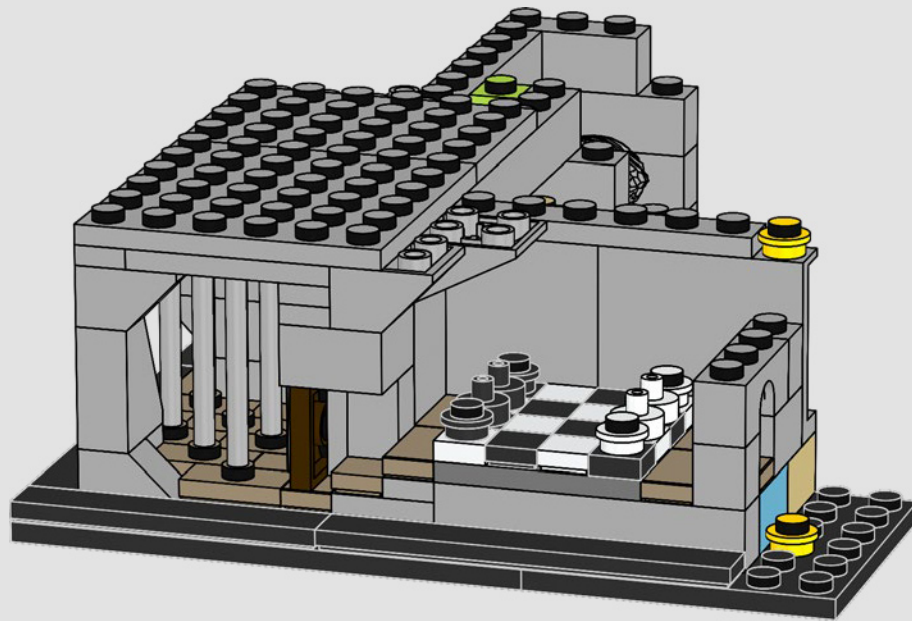

36

37

38

39

40

41

The Winged Key room was Professor Flitwick's clever construction, as one of the obstacles the Hogwarts™ staff designed to protect the secret hiding place of the Philosopher's Stone™.

42

43

44

45

46

47

48

49

The Chessboard Chamber was another obstacle protecting the Philosopher's Stone™ – one that required strategic skills, bravery and sacrifice. Ron fully deserved the 50 points he got for orchestrating his epic game!