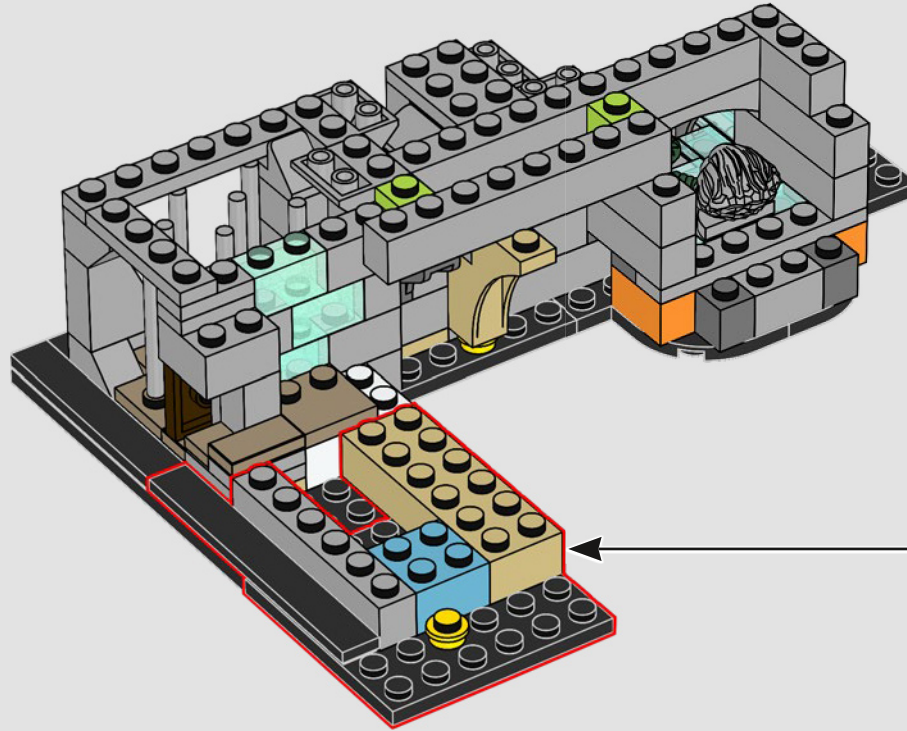

36

37

38

39

40

41

The Winged Key room was Professor Flitwick's clever construction, as one of the obstacles the Hogwarts™ staff designed to protect the secret hiding place of the Philosopher's Stone™.

42

43

44

45

46

47

48

49

The Chessboard Chamber was another obstacle protecting the Philosopher's Stone™ – one that required strategic skills, bravery and sacrifice. Ron fully deserved the 50 points he got for orchestrating his epic game!