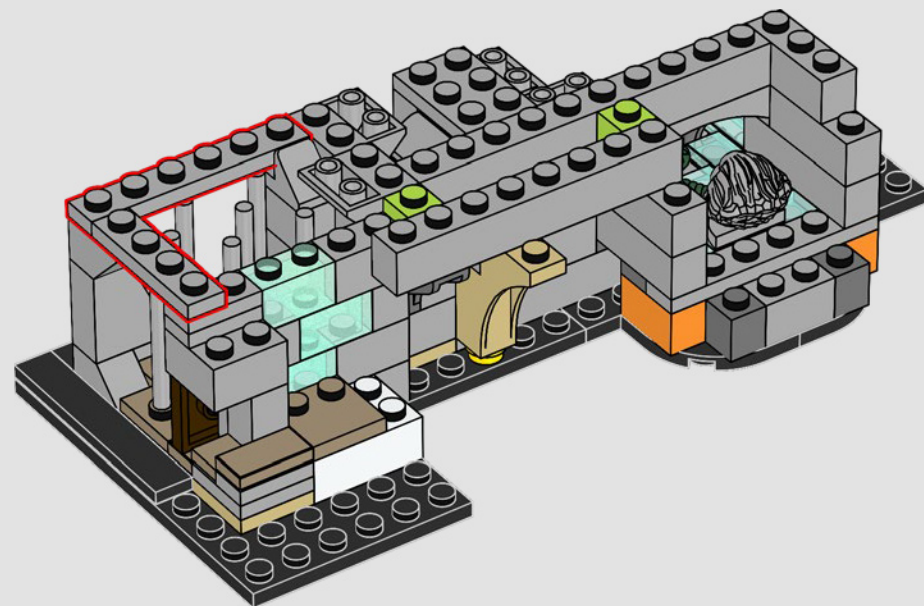

36

37

38

39

40

41

The Winged Key room was Professor Flitwick's clever construction, as one of the obstacles the Hogwarts™ staff designed to protect the secret hiding place of the Philosopher's Stone™.

42

43

44

45

46

47

48

49

The Chessboard Chamber was another obstacle protecting the Philosopher's Stone™ – one that required strategic skills, bravery and sacrifice. Ron fully deserved the 50 points he got for orchestrating his epic game!