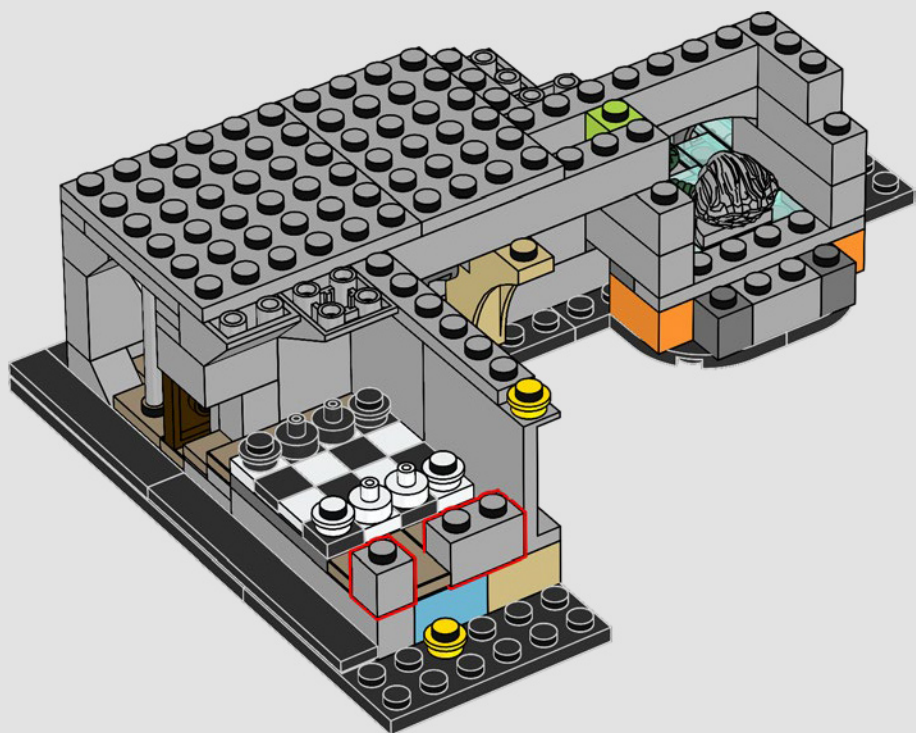

36

37

38

39

40

41

The Winged Key room was Professor Flitwick's clever construction, as one of the obstacles the Hogwarts™ staff designed to protect the secret hiding place of the Philosopher's Stone™.

42

43

44

45

46

47

48

49

The Chessboard Chamber was another obstacle protecting the Philosopher's Stone™ – one that required strategic skills, bravery and sacrifice. Ron fully deserved the 50 points he got for orchestrating his epic game!