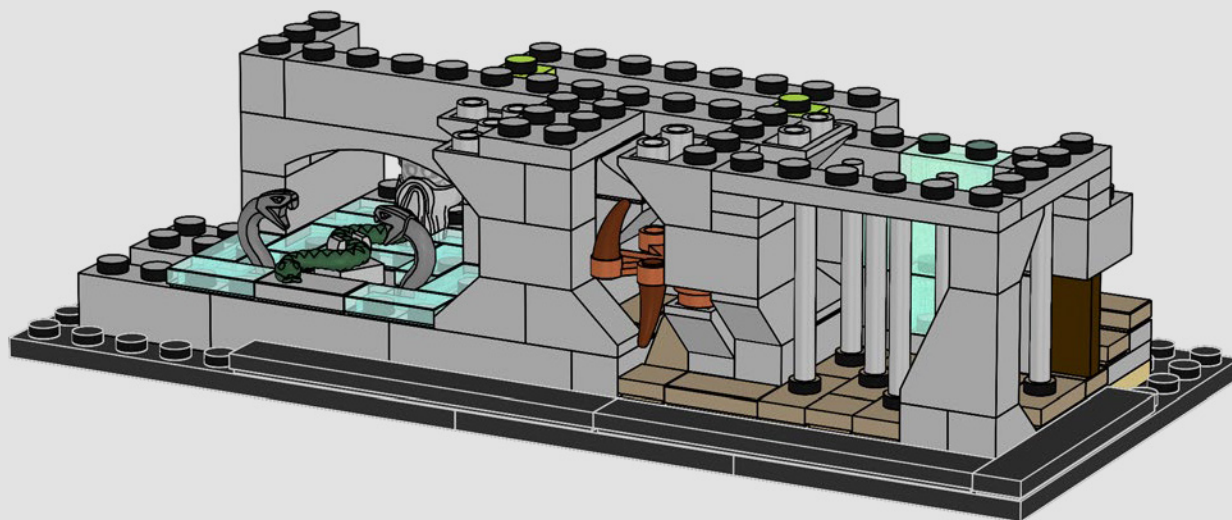

36

37

38

39

40

41

The Winged Key room was Professor Flitwick's clever construction, as one of the obstacles the Hogwarts™ staff designed to protect the secret hiding place of the Philosopher's Stone™.

42

43

44

45

46

47

48

49

The Chessboard Chamber was another obstacle protecting the Philosopher's Stone™ – one that required strategic skills, bravery and sacrifice. Ron fully deserved the 50 points he got for orchestrating his epic game!