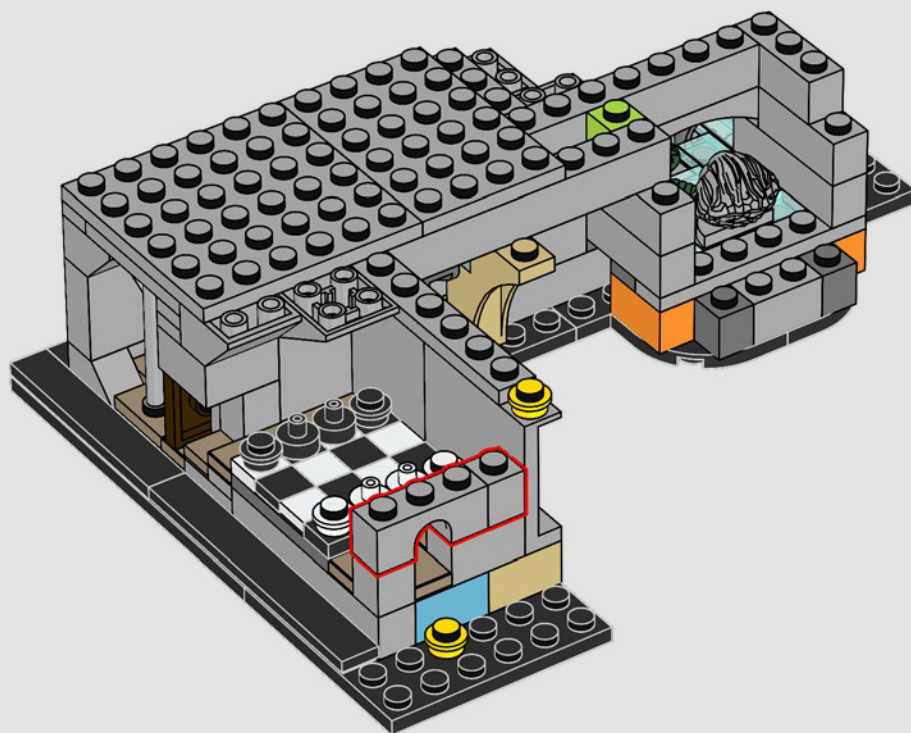

36

37

38

39

40

41

The Winged Key room was Professor Flitwick's clever construction, as one of the obstacles the Hogwarts™ staff designed to protect the secret hiding place of the Philosopher's Stone™.

42

43

44

45

46

47

48

49

The Chessboard Chamber was another obstacle protecting the Philosopher's Stone™ – one that required strategic skills, bravery and sacrifice. Ron fully deserved the 50 points he got for orchestrating his epic game!