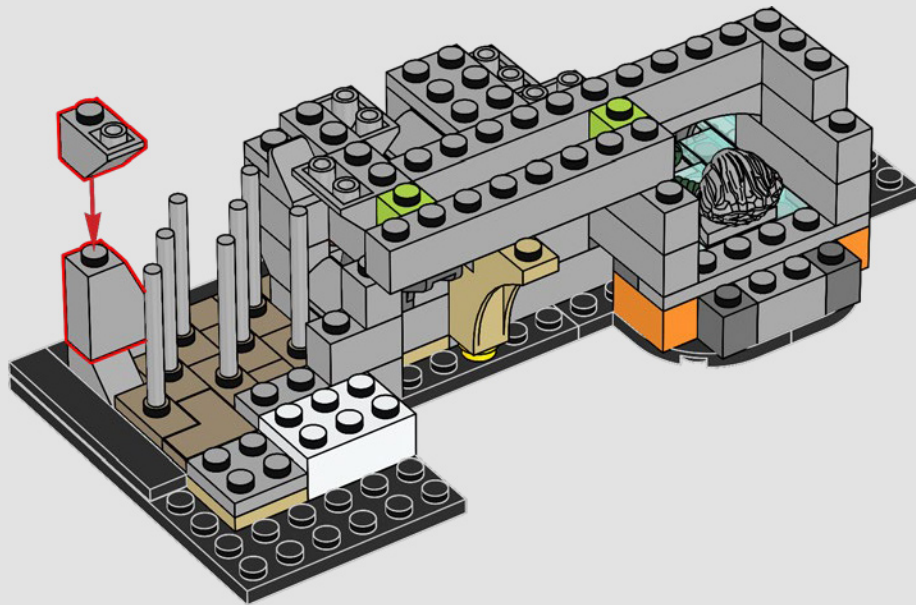

32

33

34

In a final act of defiance, Salazar Slytherin™ constructed The Chamber of Secrets™. A huge Basilisk was bewitched to honour his 'true heir' and bring ruthless destruction upon all Muggle™-born.

35

36

37

38

39

40

41

The Winged Key room was Professor Flitwick's clever construction, as one of the obstacles the Hogwarts™ staff designed to protect the secret hiding place of the Philosopher's Stone™.

42