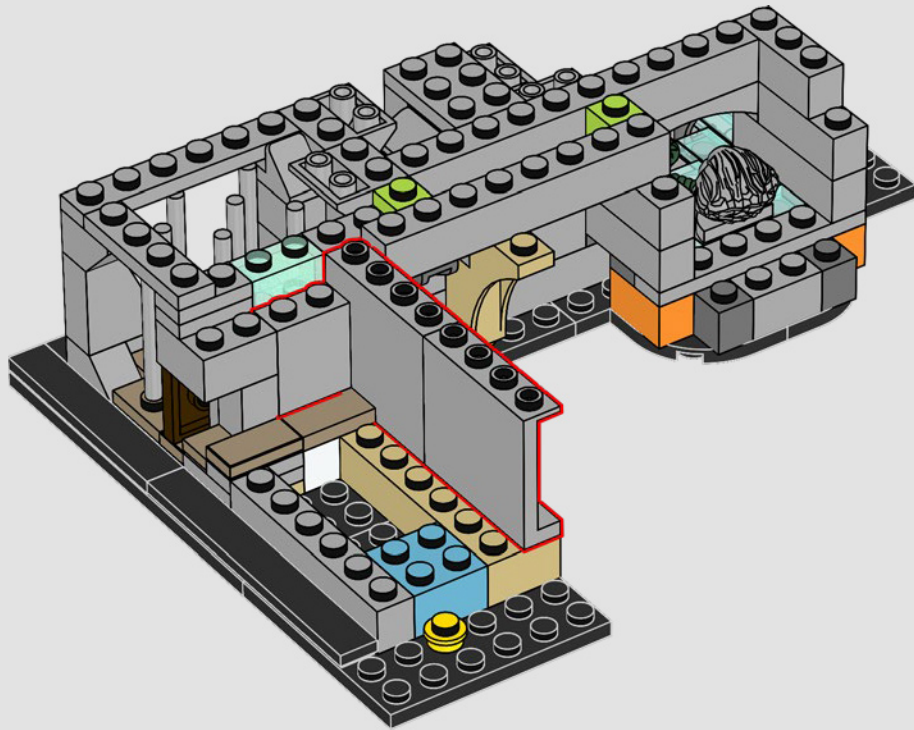

36

37

38

39

40

41

The Winged Key room was Professor Flitwick's clever construction, as one of the obstacles the Hogwarts™ staff designed to protect the secret hiding place of the Philosopher's Stone™.

42

43

44

45

46

47

48

49

The Chessboard Chamber was another obstacle protecting the Philosopher's Stone™ – one that required strategic skills, bravery and sacrifice. Ron fully deserved the 50 points he got for orchestrating his epic game!