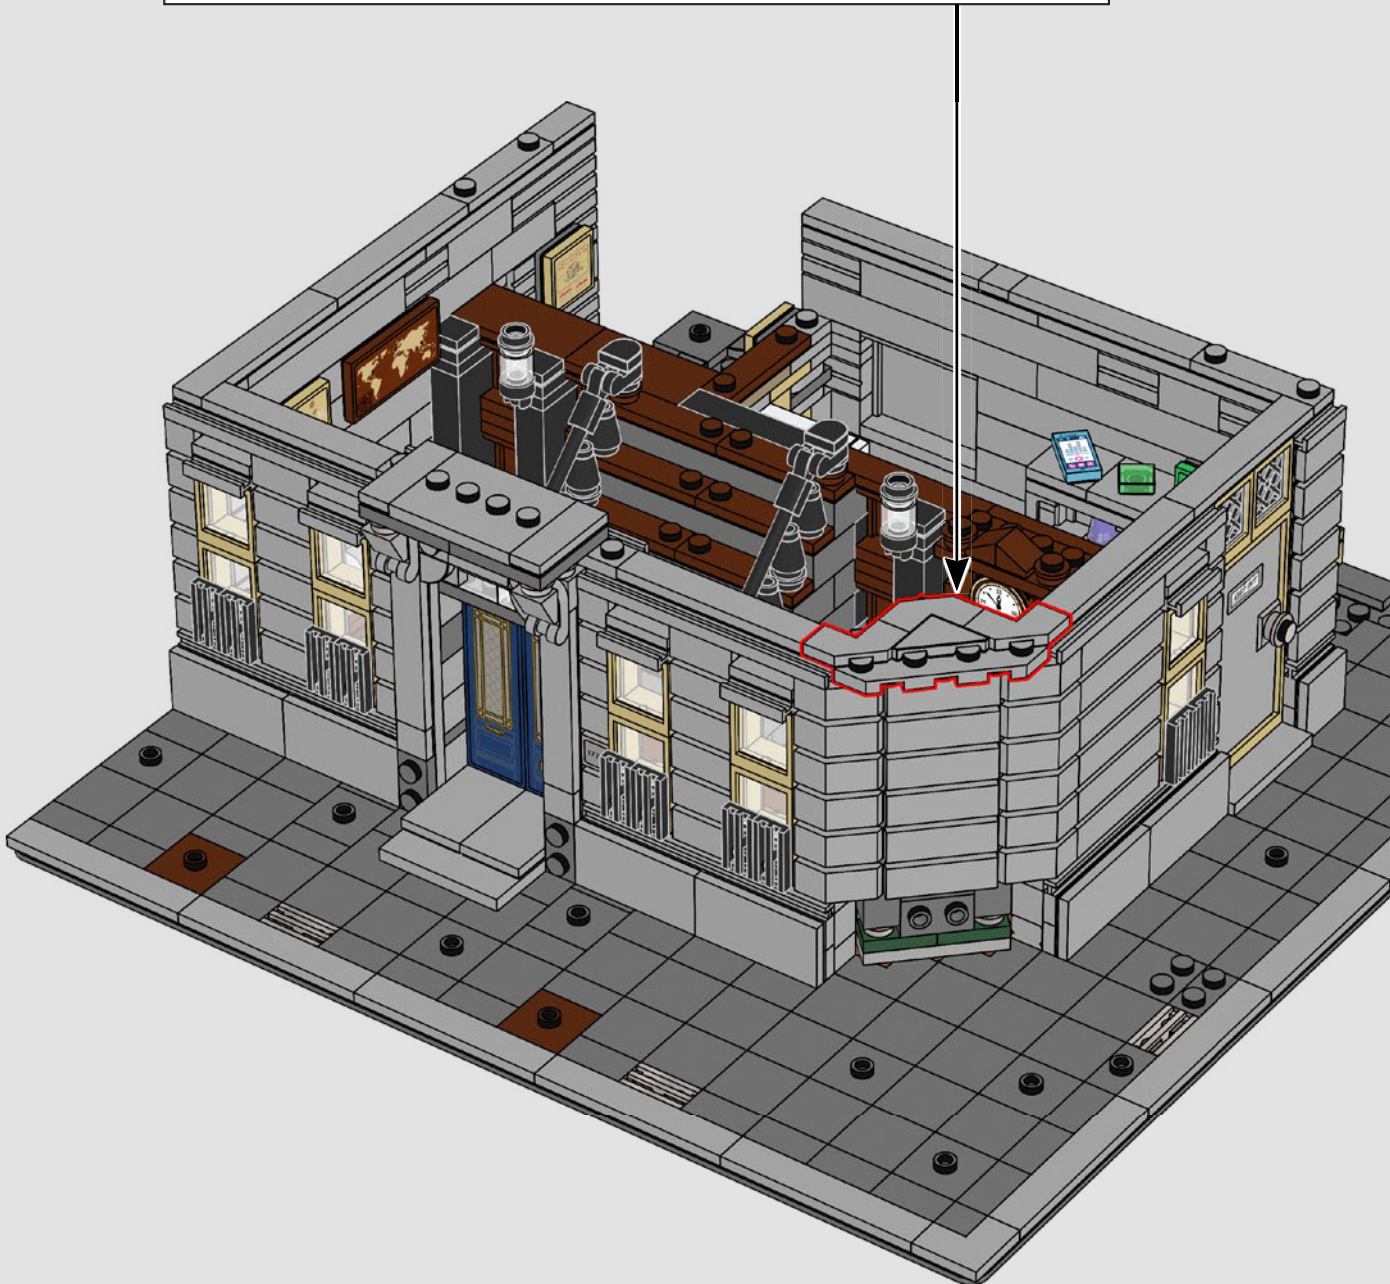

BUILDING THE SANCTUM SANCTORUM

WITH LEGO® SENIOR MODEL DESIGNER JUSTIN RAMSDEN

"As the designer for this set, it was my challenge to summon up a magical, mystical, modular Sanctum fit for Doctor Strange! My work began with the best kind of research – watching movies from the Marvel Cinematic Universe and noting down details. As the designer who worked on the previous Sanctum (76108 – Sanctum Sanctorum Showdown), it was

147

146

148

149

150

151

152

153