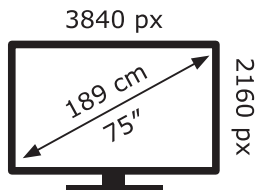

ENERG ⚡

LG Electronics

75UR762H9ZC

160 kWh/1000h

ABCDEF**G**

193 kWh/1000h

2019/2013