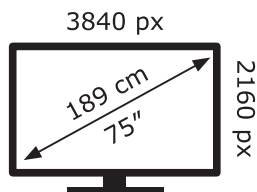

ENERG ⚡

LG Electronics

75QNED916PA

126 kWh/1000h

ABCDEF**G**

223 kWh/1000h

2019/2013