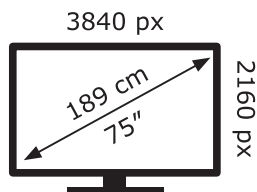

ENERG

LG Electronics

75NANO826QB

106 kWh/1000h

ABCDEF**G**

187 kWh/1000h

2019/2013