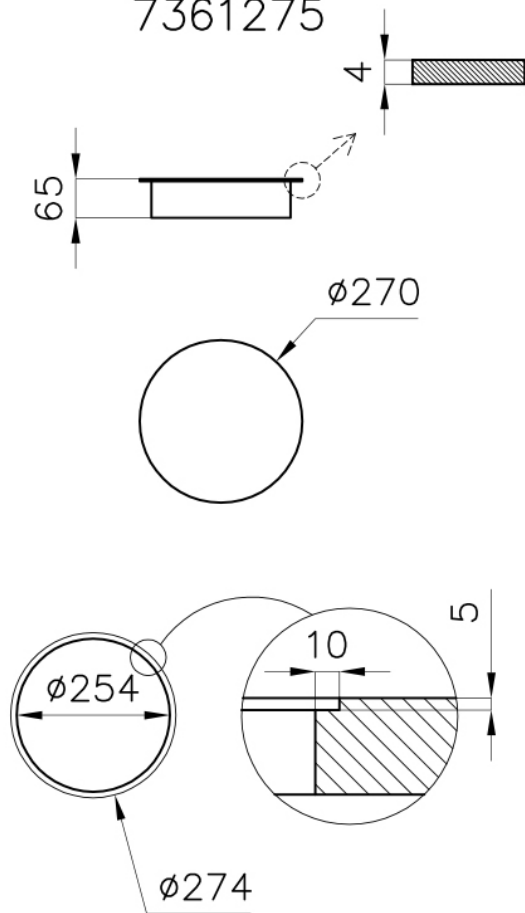

TECHNICAL DATA

7361270
7361275