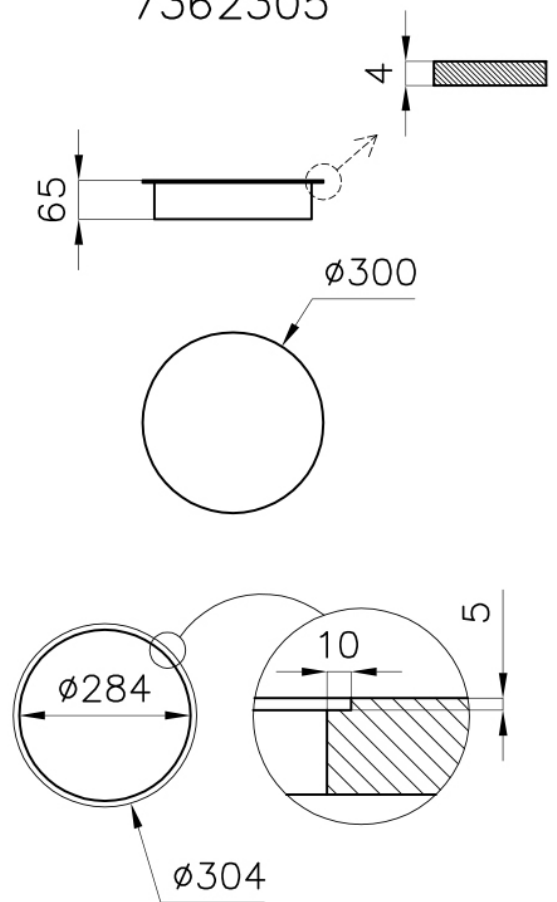

7362300
7362305