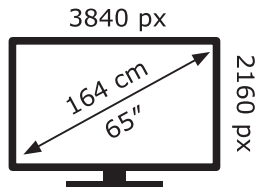

ENERG ⚡

LG Electronics

65UP78006LB

105 kWh/1000h

ABCDEF**G**

137 kWh/1000h

2019/2013