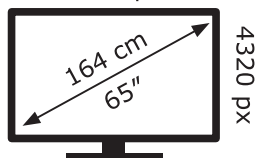

ENERG ⚡

LG Electronics

65QNED966QA

111 kWh/1000h

ABCDEF**G**

215 kWh/1000h

7680 px

2019/2013